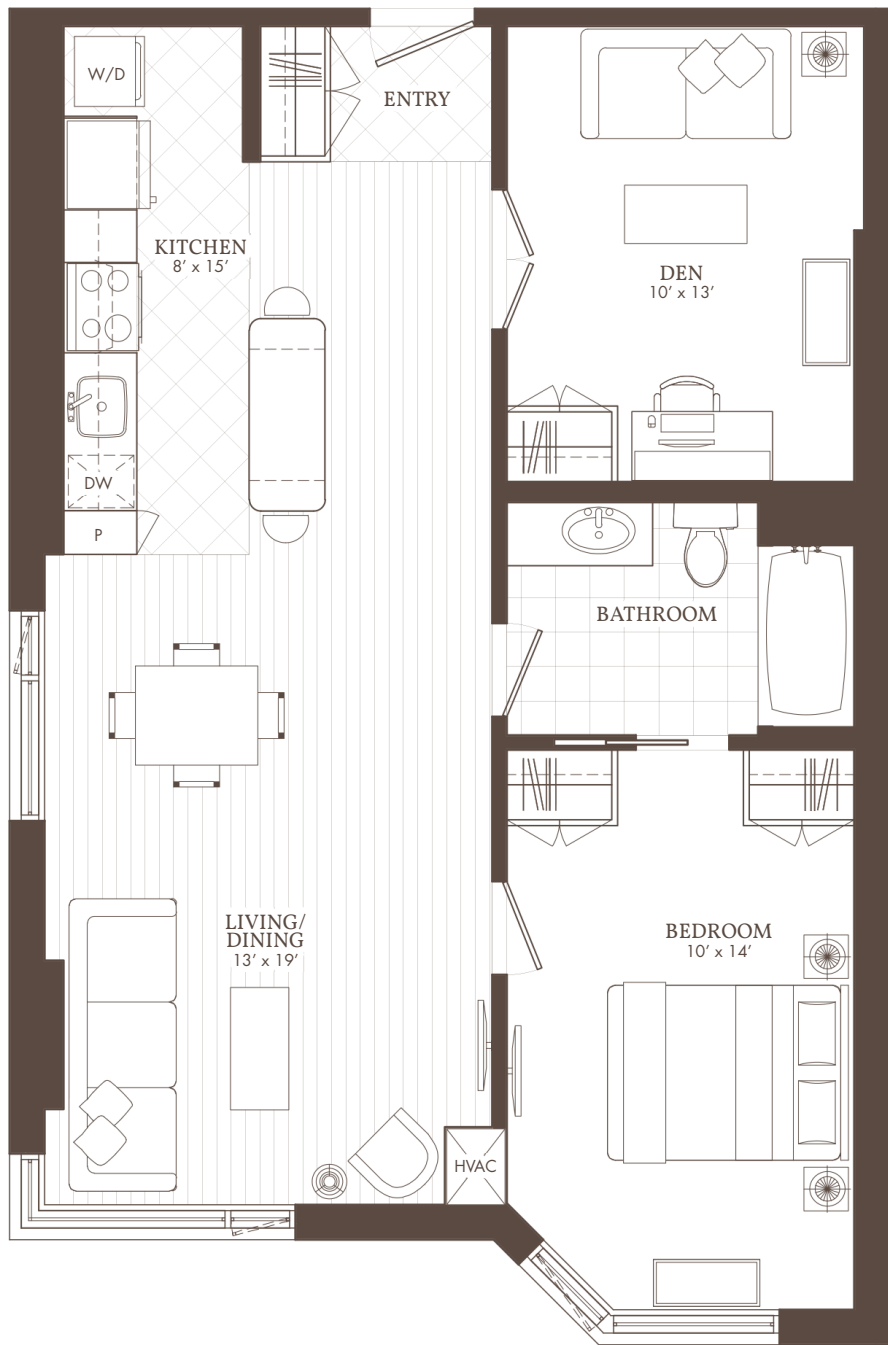

# William's Court

KANATA LAKES APARTMENTS

A

01 & 17

## 1 BED + DEN

101, 201, 301, 401, 501, 601, 701, 801, 901,  
117, 217, 317, 417, 517, 617, 717, 817, 917

[WilliamsCourt.com](http://WilliamsCourt.com)

1175 MARITIME WAY