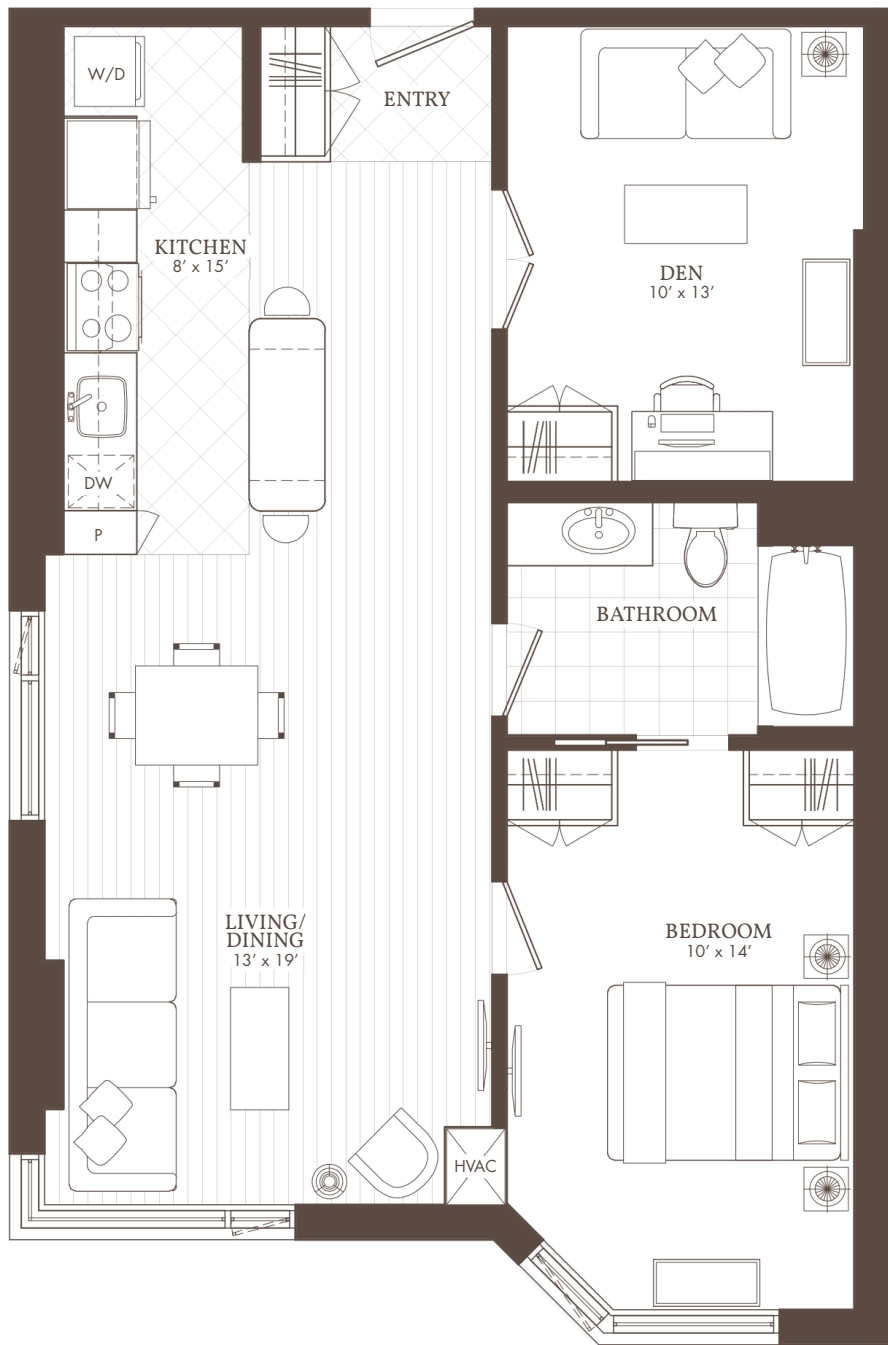

William's Court

KANATA LAKES APARTMENTS

A

01 & 17

1 BED + DEN

101, 201, 301, 401, 501, 601, 701, 801, 901,
117, 217, 317, 417, 517, 617, 717, 817, 917

WilliamsCourt.com

1175 MARITIME WAY