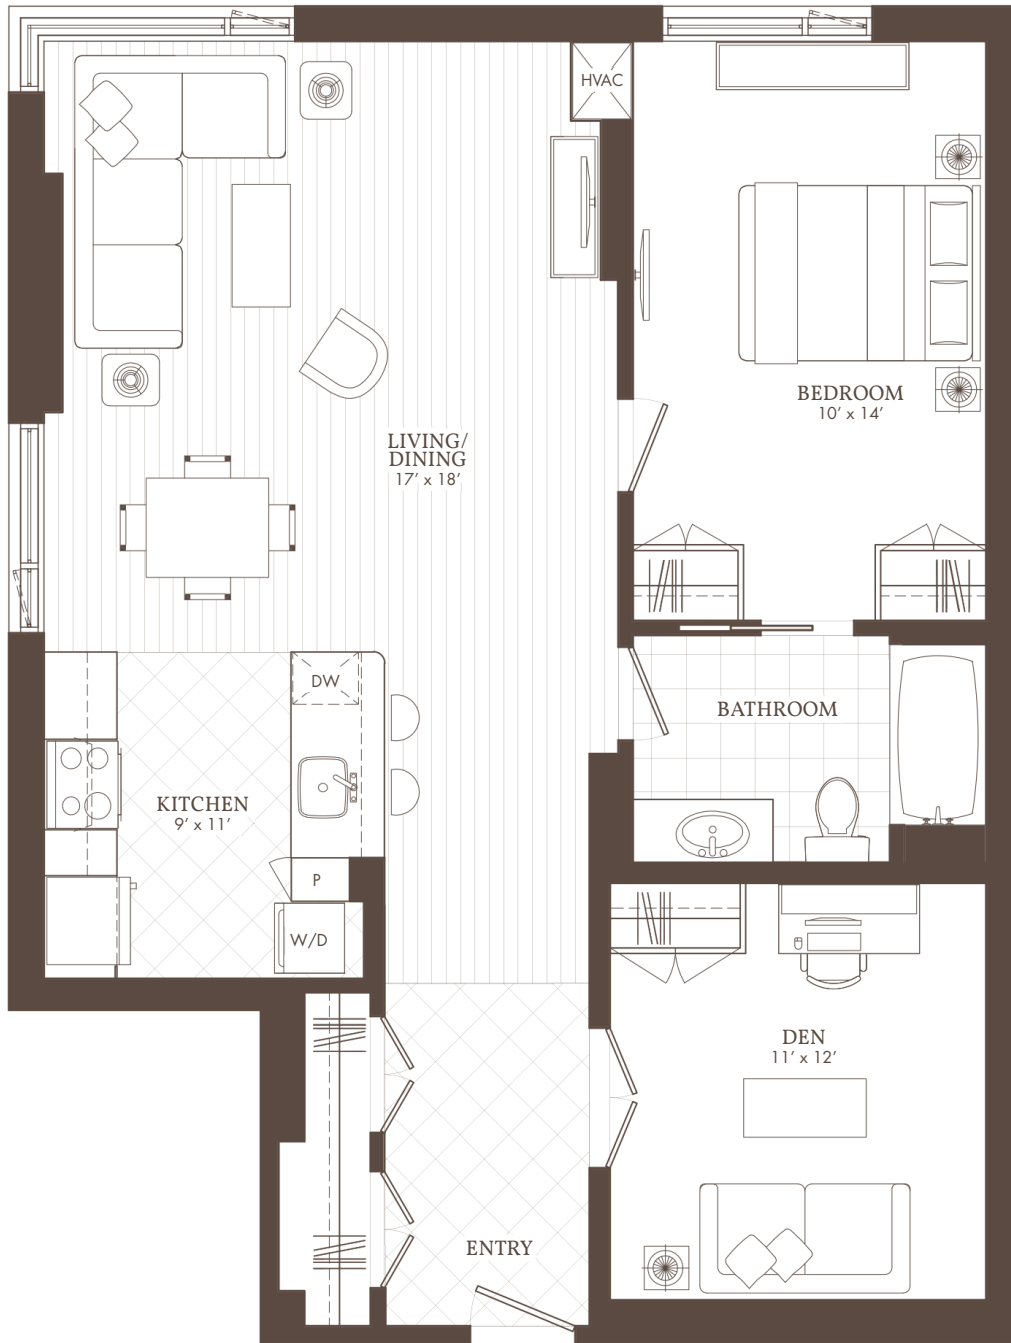

William's Court

KANATA LAKES APARTMENTS

A

02 & 16

1 BED + DEN

302, 402, 502, 602, 702, 802, 902,
316, 416, 516, 616, 716, 816, 916

WilliamsCourt.com

1175 MARITIME WAY