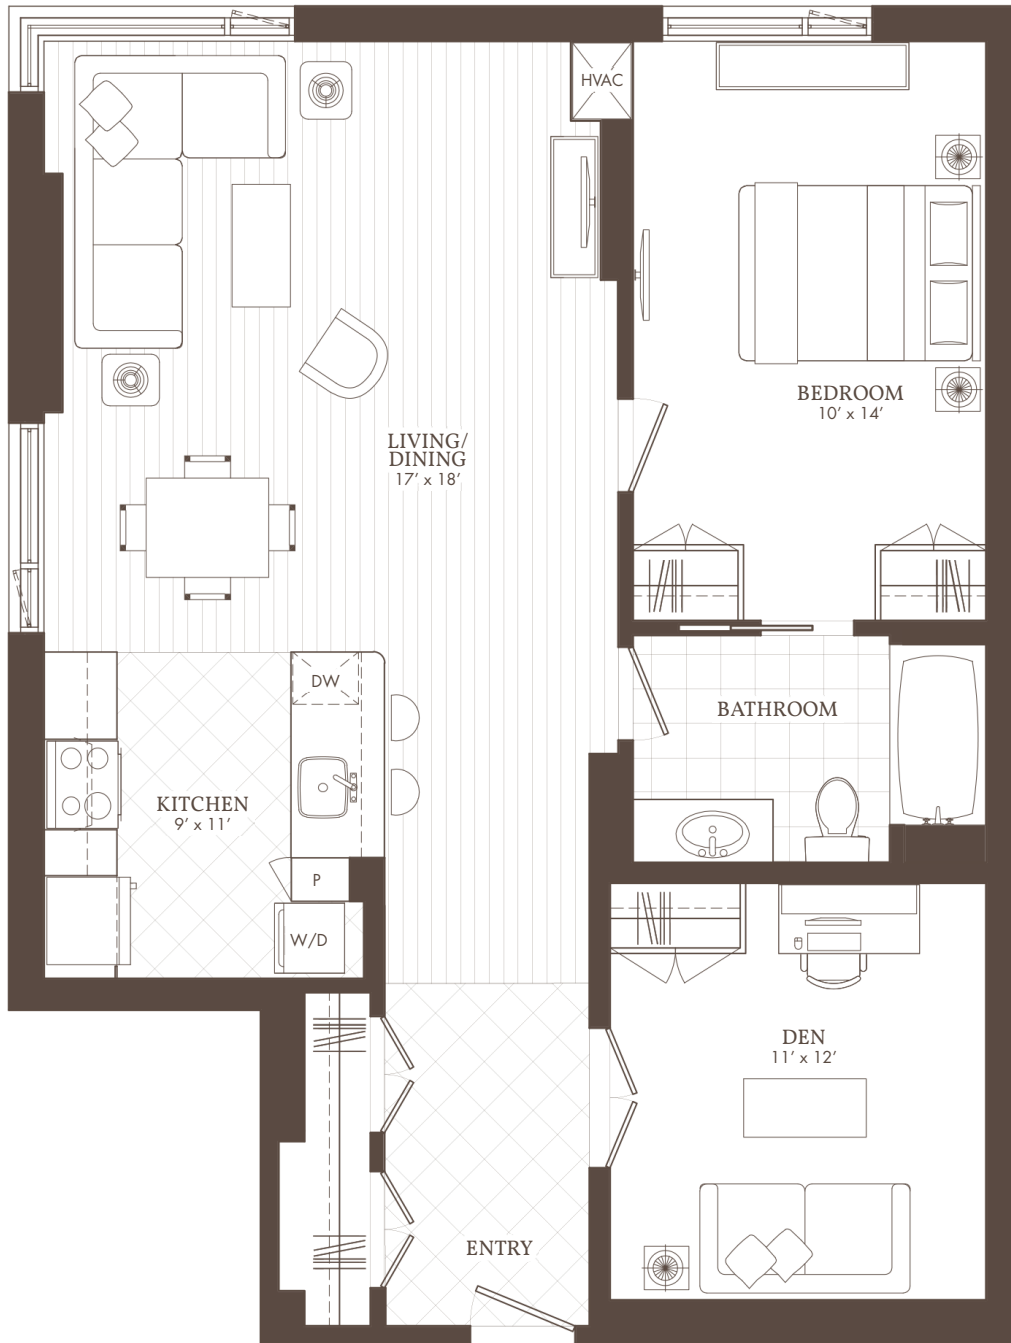

# William's Court

KANATA LAKES APARTMENTS

**A**

02 & 16

**1 BED + DEN**

302, 402, 502, 602, 702, 802, 902,  
316, 416, 516, 616, 716, 816, 916

WilliamsCourt.com

1175 MARITIME WAY