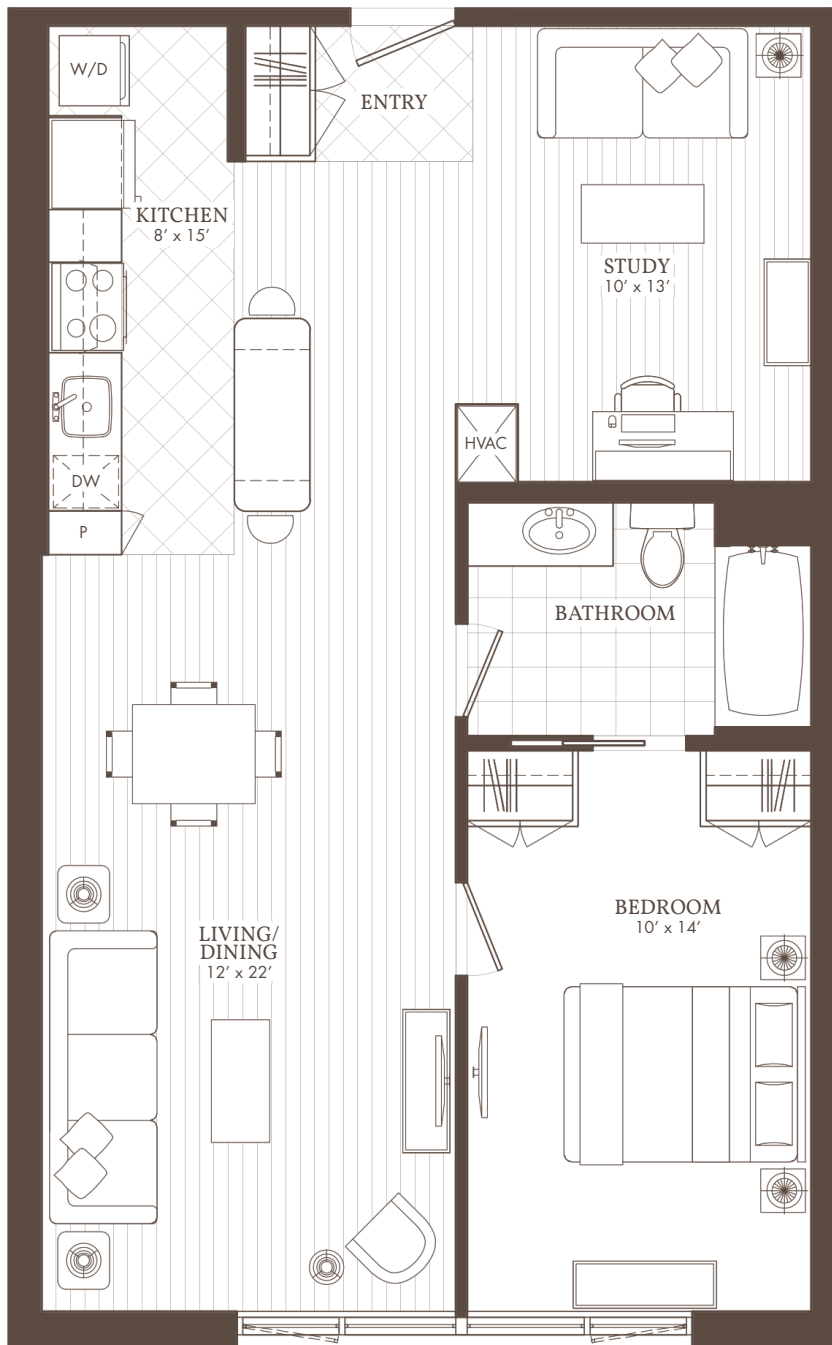

# William's Court

KANATA LAKES APARTMENTS

A

03 & 15

## 1 BED + STUDY

103, 203, 303, 403, 503, 603, 703, 803,  
115, 215, 315, 415, 515, 615, 715, 815

[WilliamsCourt.com](http://WilliamsCourt.com)

1175 MARITIME WAY