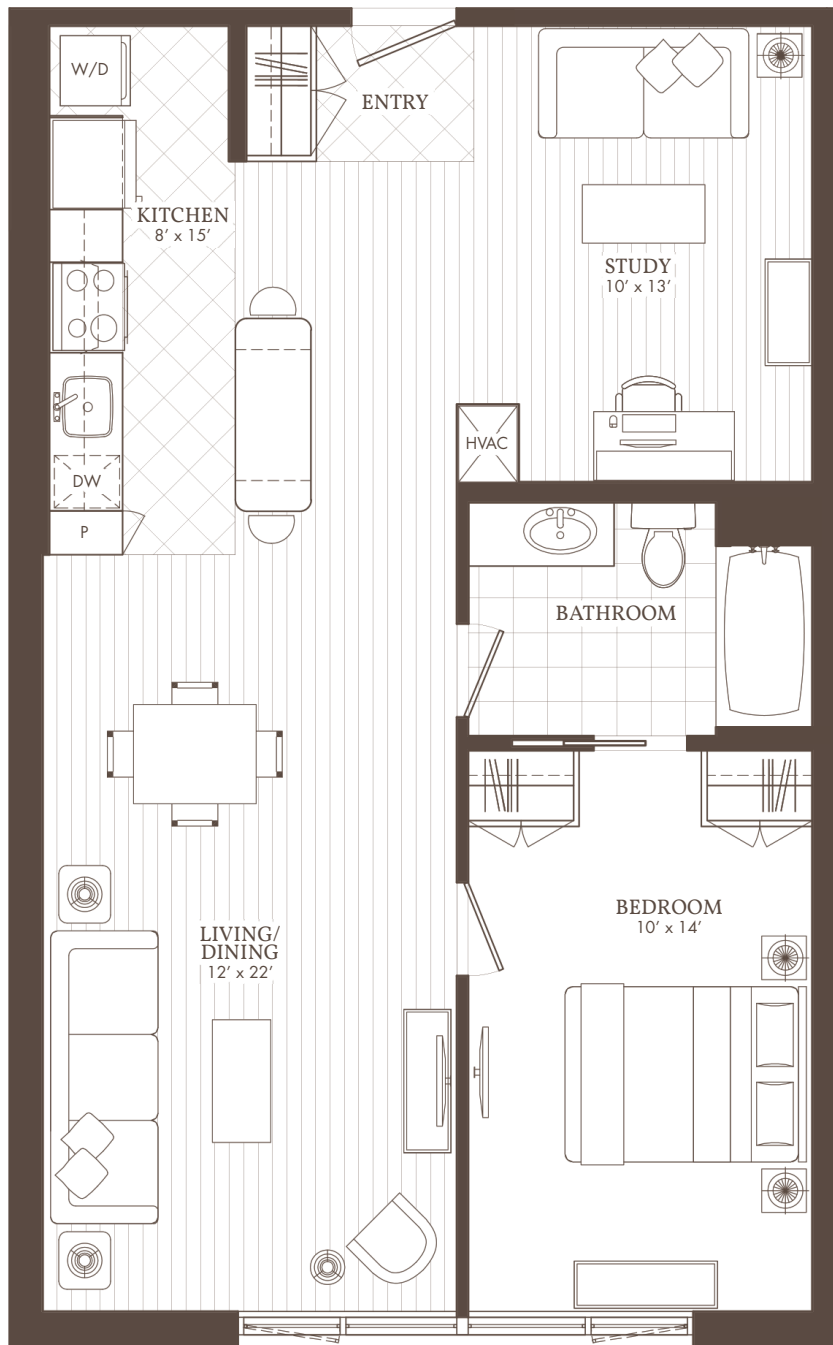

# William's Court

KANATA LAKES APARTMENTS

**A**

03 & 15

## 1 BED + STUDY

103, 203, 303, 403, 503, 603, 703, 803,  
115, 215, 315, 415, 515, 615, 715, 815

WilliamsCourt.com

1175 MARITIME WAY