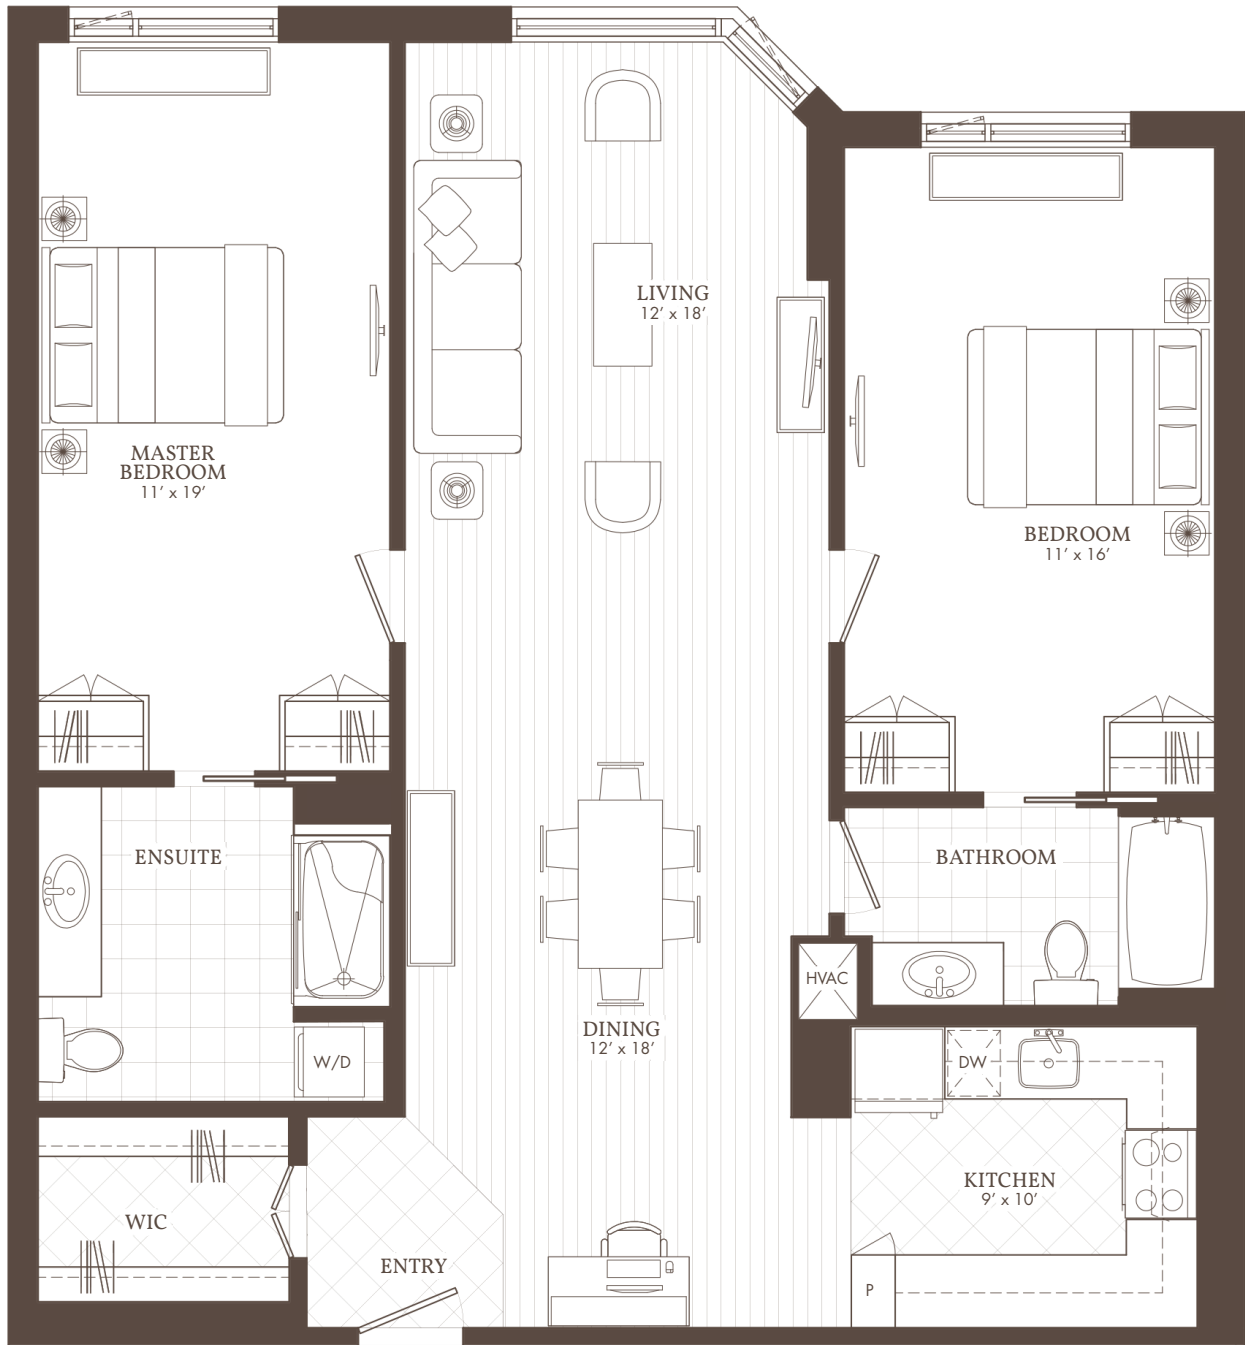

William's Court

KANATA LAKES APARTMENTS

A

04 & 14

2 BED + 2 BATH

304, 404, 504, 604, 704, 804, 904,
314, 414, 514, 614, 714, 814, 914

WilliamsCourt.com

1175 MARITIME WAY