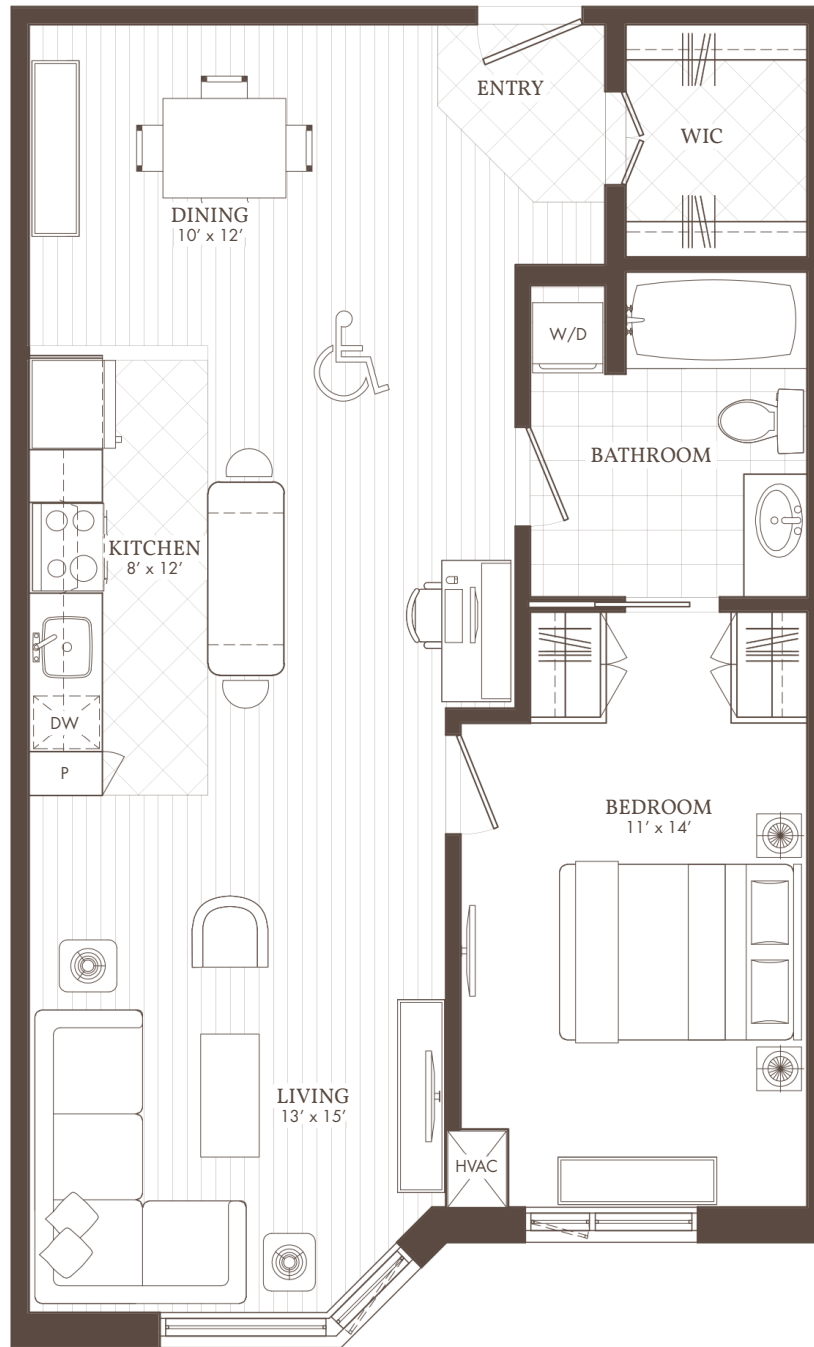

William's Court

KANATA LAKES APARTMENTS

A

05 & 11

1 BED

105, 205, 305, 405, 505, 605, 705, 805, 905, PH05,
111, 211, 311, 411, 511, 611, 711, 811, 911, PH11

WilliamsCourt.com

1175 MARITIME WAY