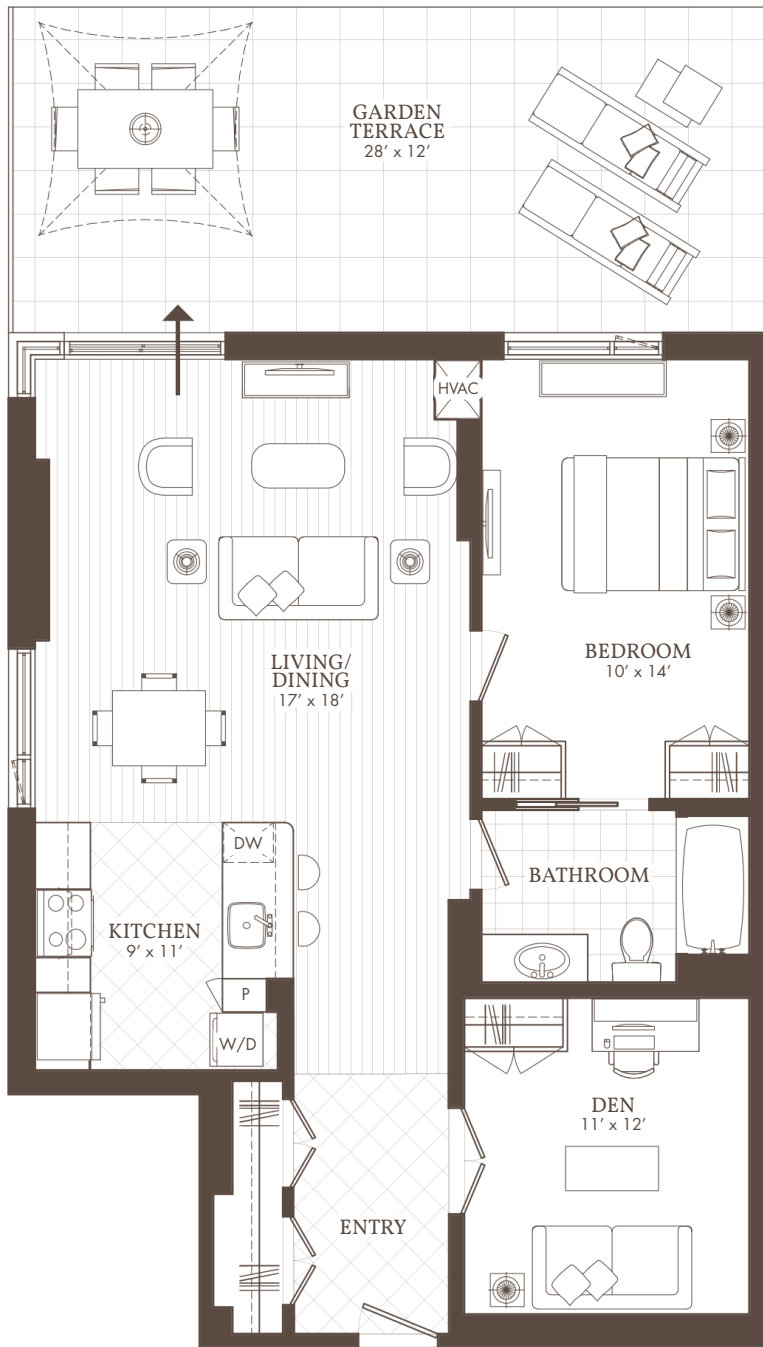

William's Court

KANATA LAKES APARTMENTS

A

202 & 216
Garden Terrace

1 BED + DEN

202, 216

WilliamsCourt.com

1175 MARITIME WAY