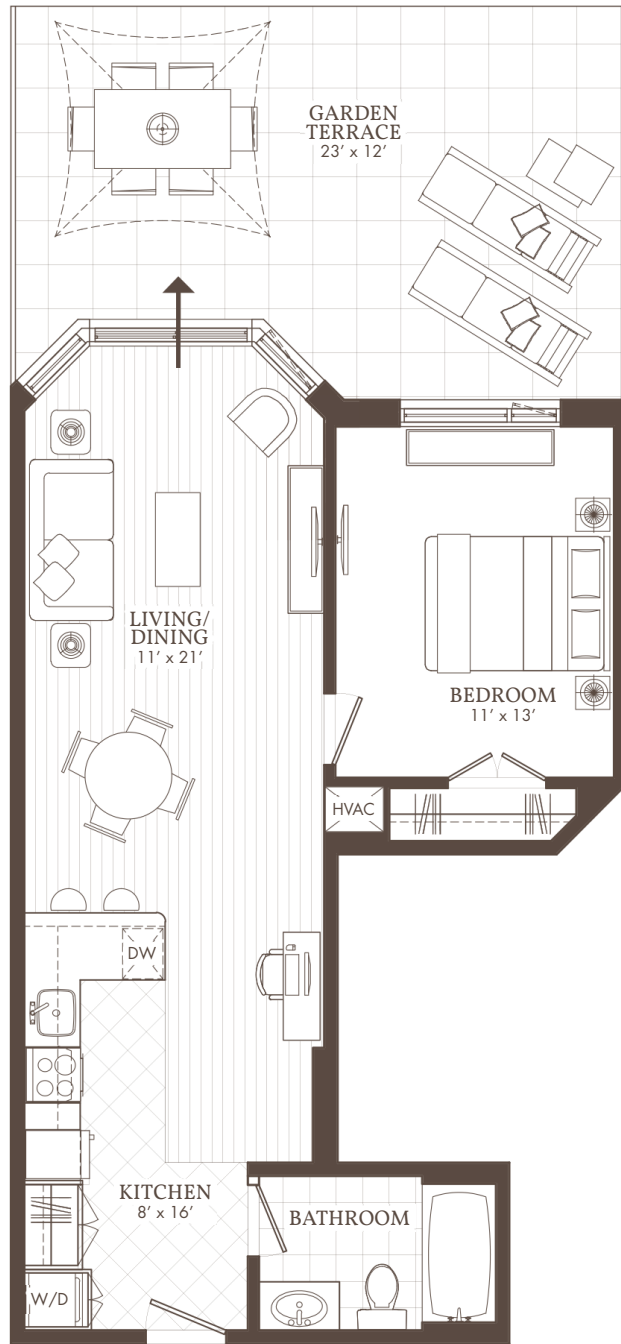

William's Court

KANATA LAKES APARTMENTS

A

206 & 212
Garden Terrace

1 BED

206, 212

WilliamsCourt.com

1175 MARITIME WAY