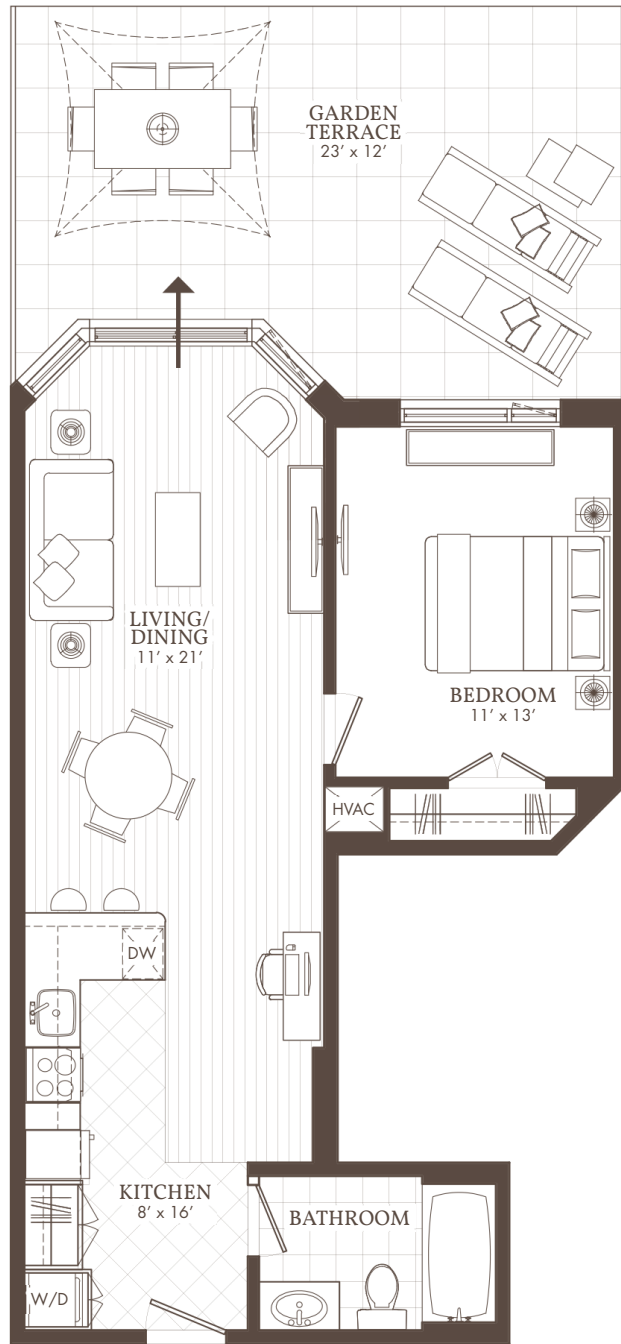

# William's Court

KANATA LAKES APARTMENTS

**A**

206 & 212  
Garden Terrace

**1 BED**

206, 212

[WilliamsCourt.com](http://WilliamsCourt.com)

1175 MARITIME WAY