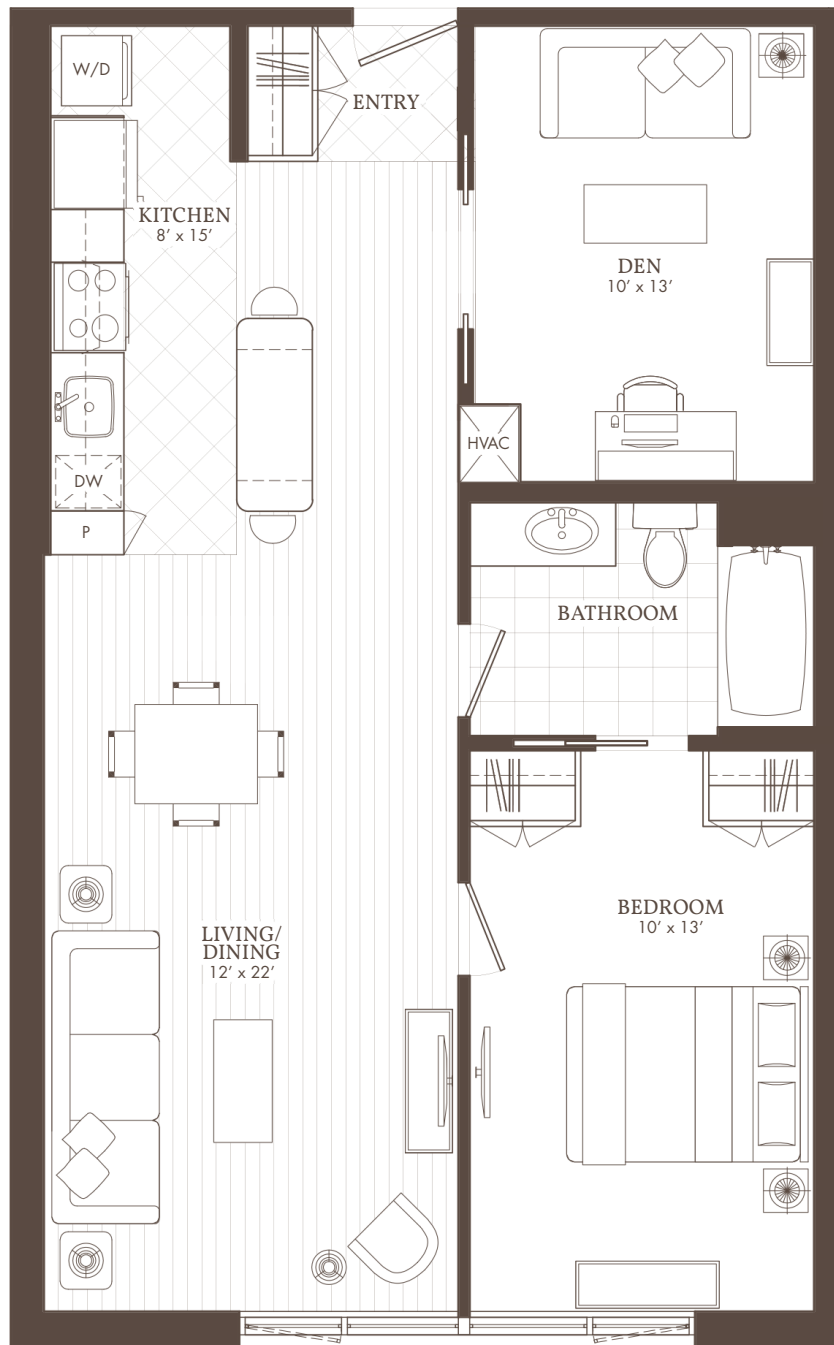

William's Court

KANATA LAKES APARTMENTS

A

903 & 915

1 BED + DEN

903, 915

WilliamsCourt.com

1175 MARITIME WAY