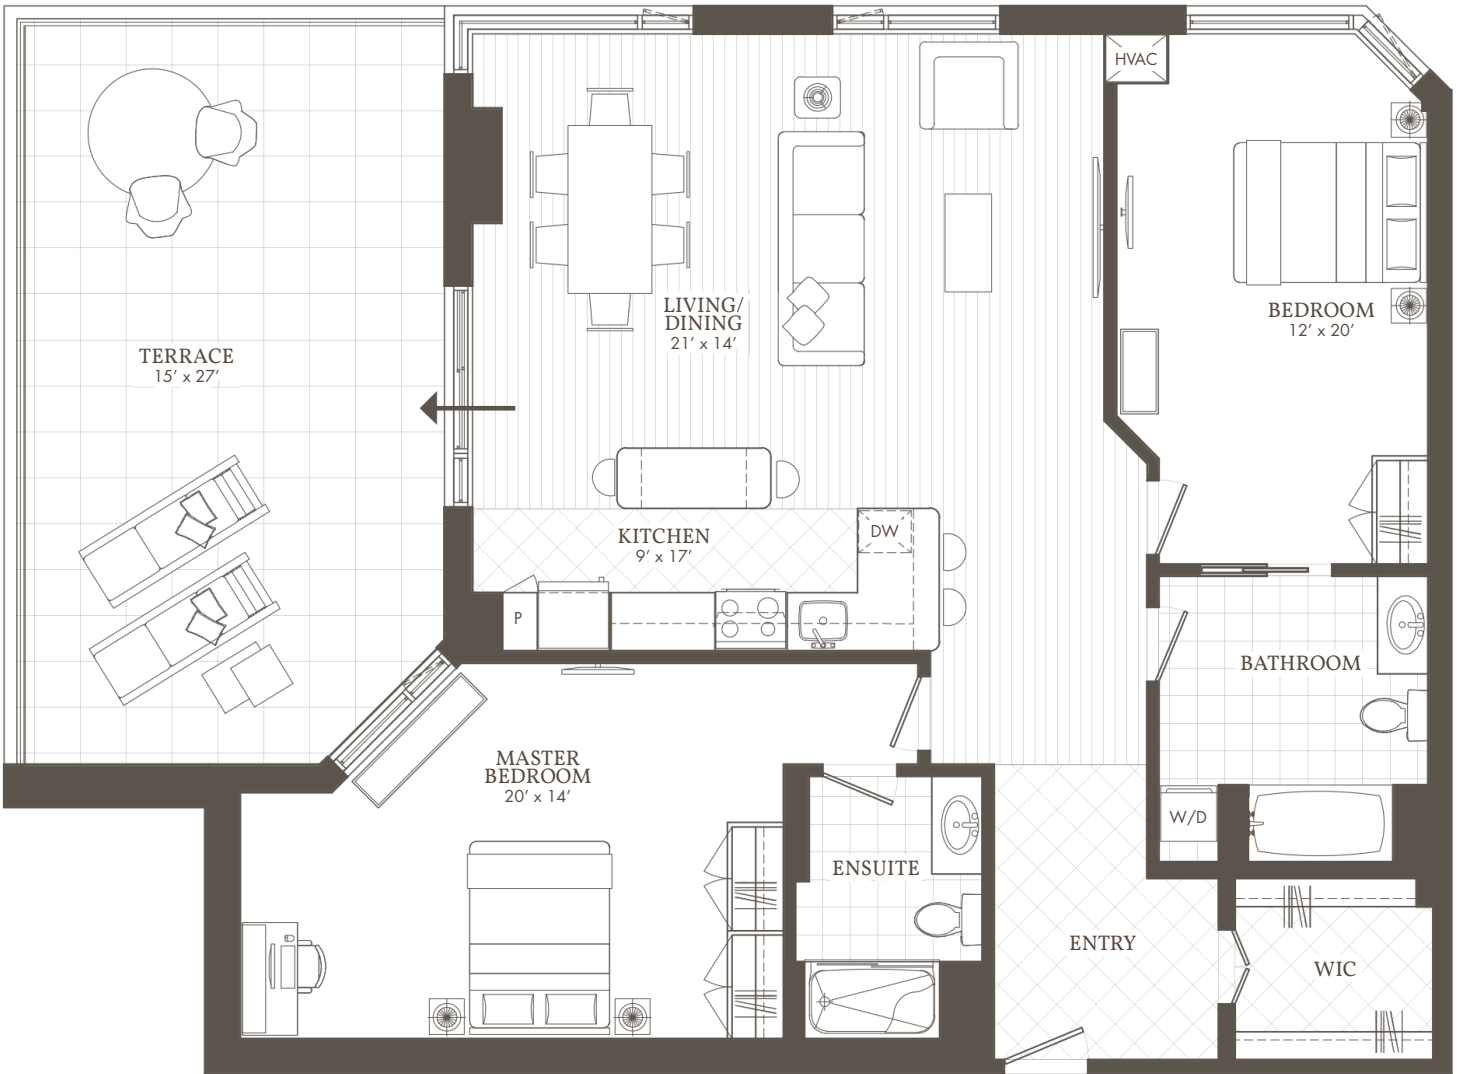

William's Court

KANATA LAKES APARTMENTS

A

PH04 & PH14
Penthouse Terrace

2 BED + 2 BATH

PH04, PH14

WilliamsCourt.com

1175 MARITIME WAY