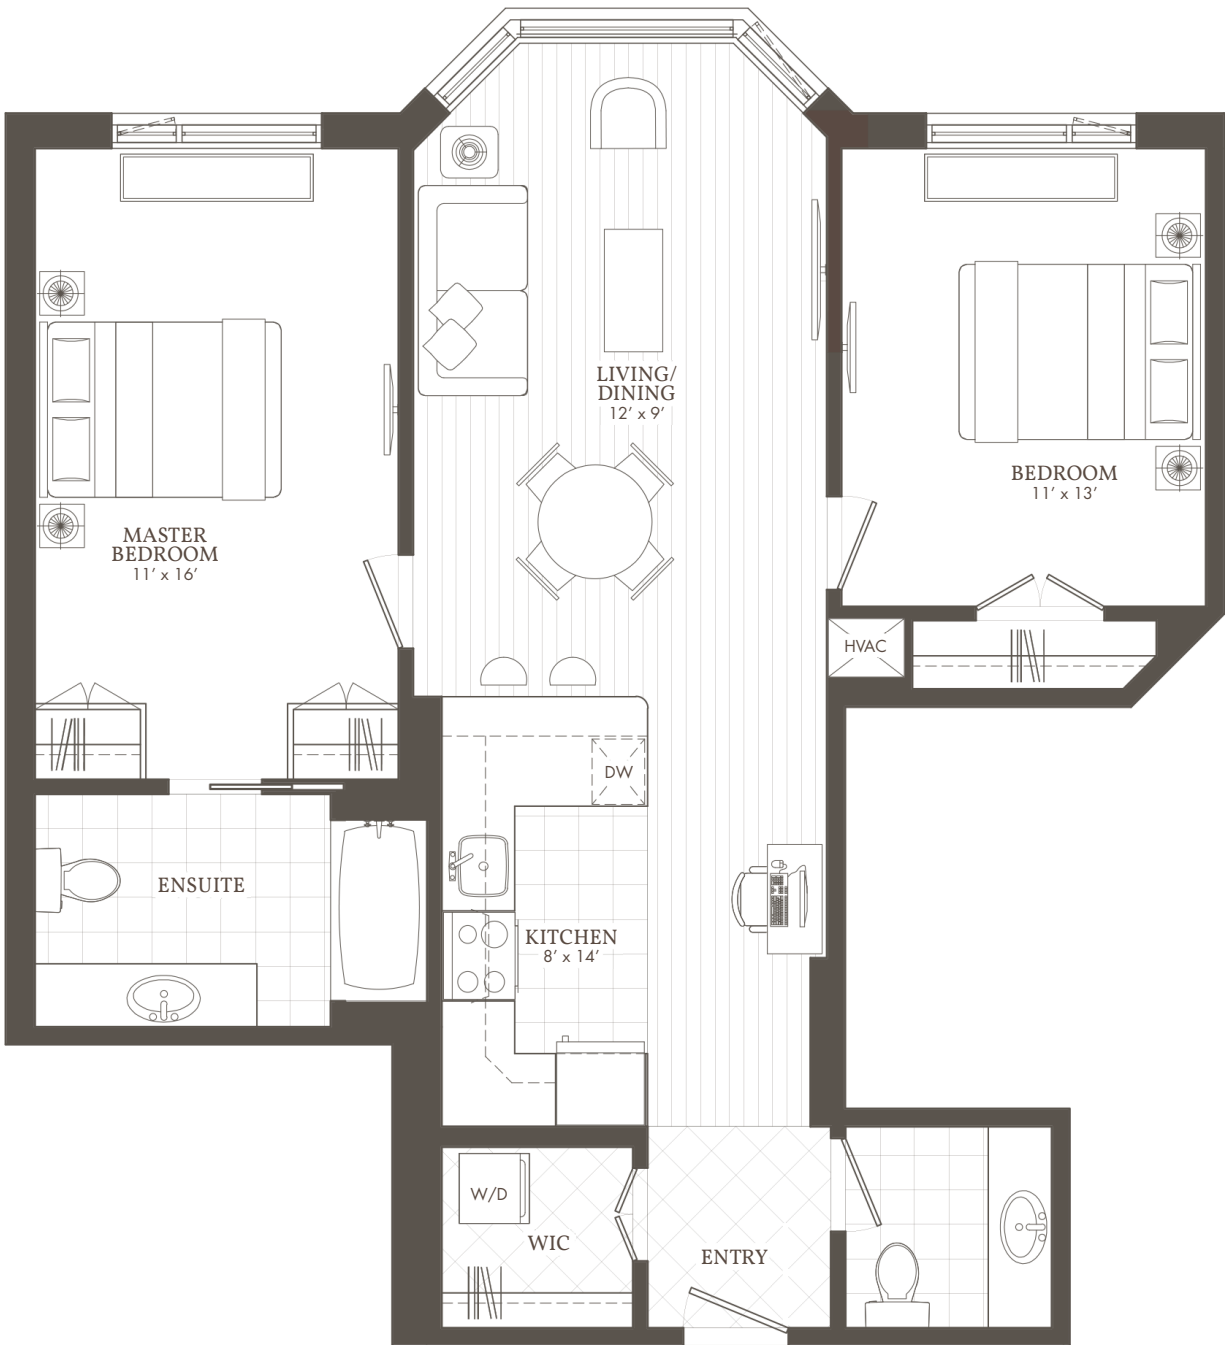

William's Court

KANATA LAKES APARTMENTS

A

PH06 & PH12

2 BED + 1 1/2 BATH

PH06, PH12

WilliamsCourt.com

1175 MARITIME WAY