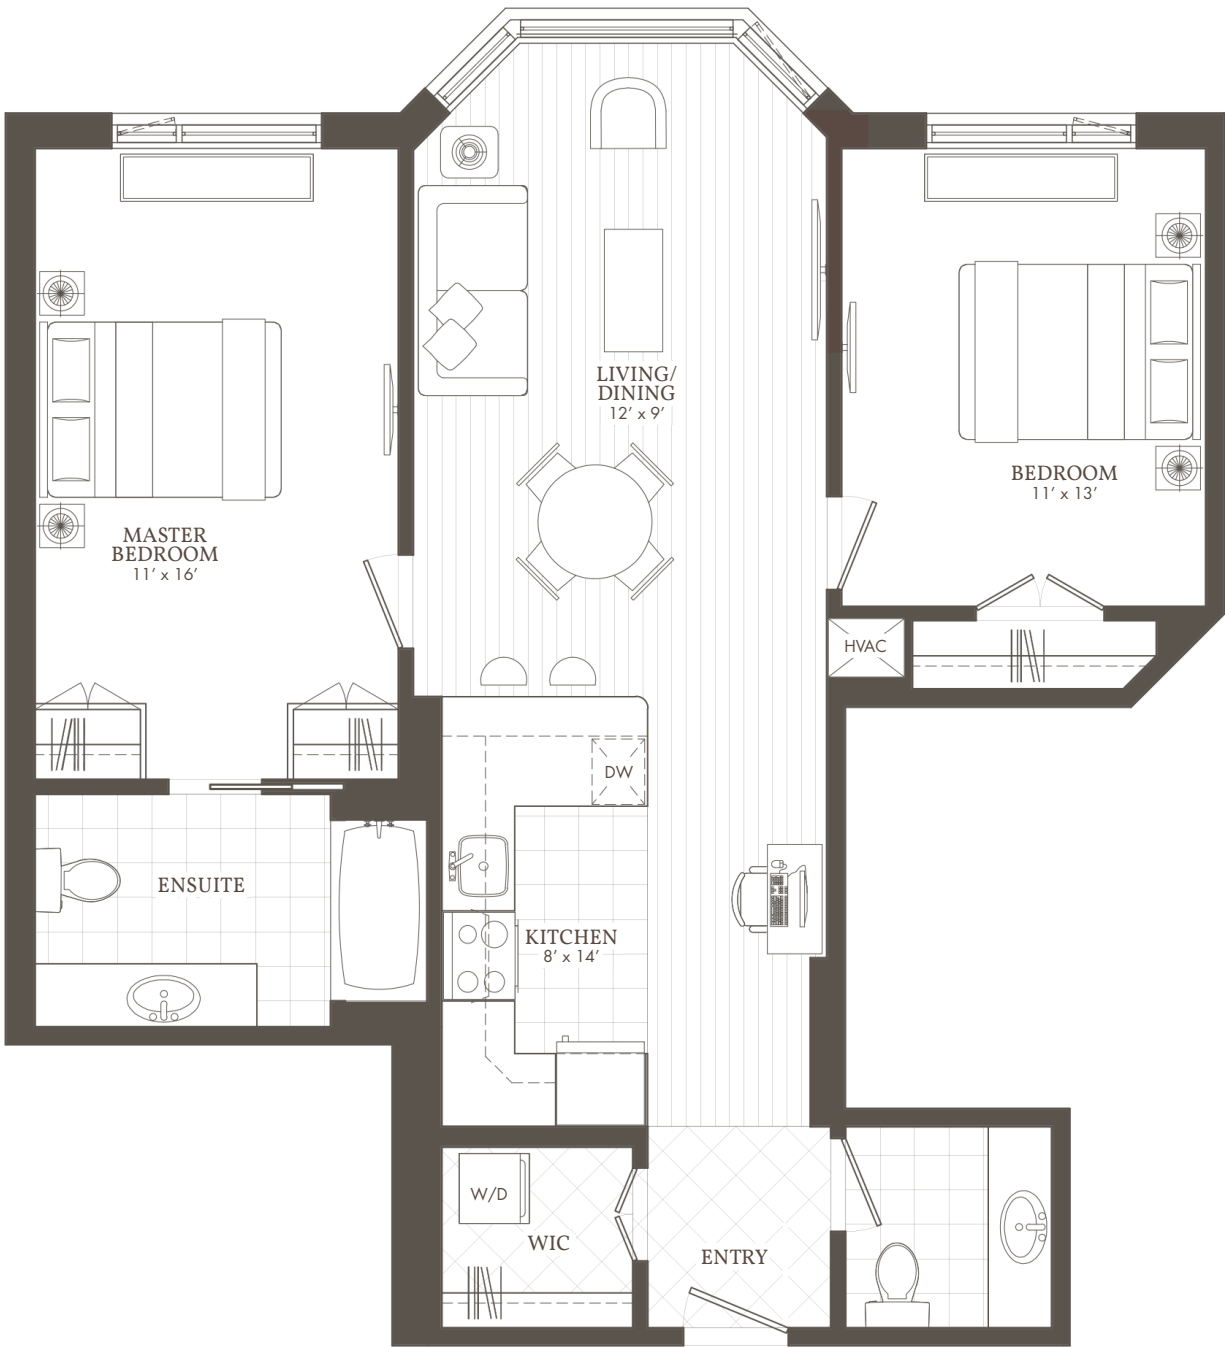

# William's Court

KANATA LAKES APARTMENTS

**A**

PH06 & PH12

**2 BED + 1 1/2 BATH**

PH06, PH12

[WilliamsCourt.com](http://WilliamsCourt.com)

1175 MARITIME WAY 