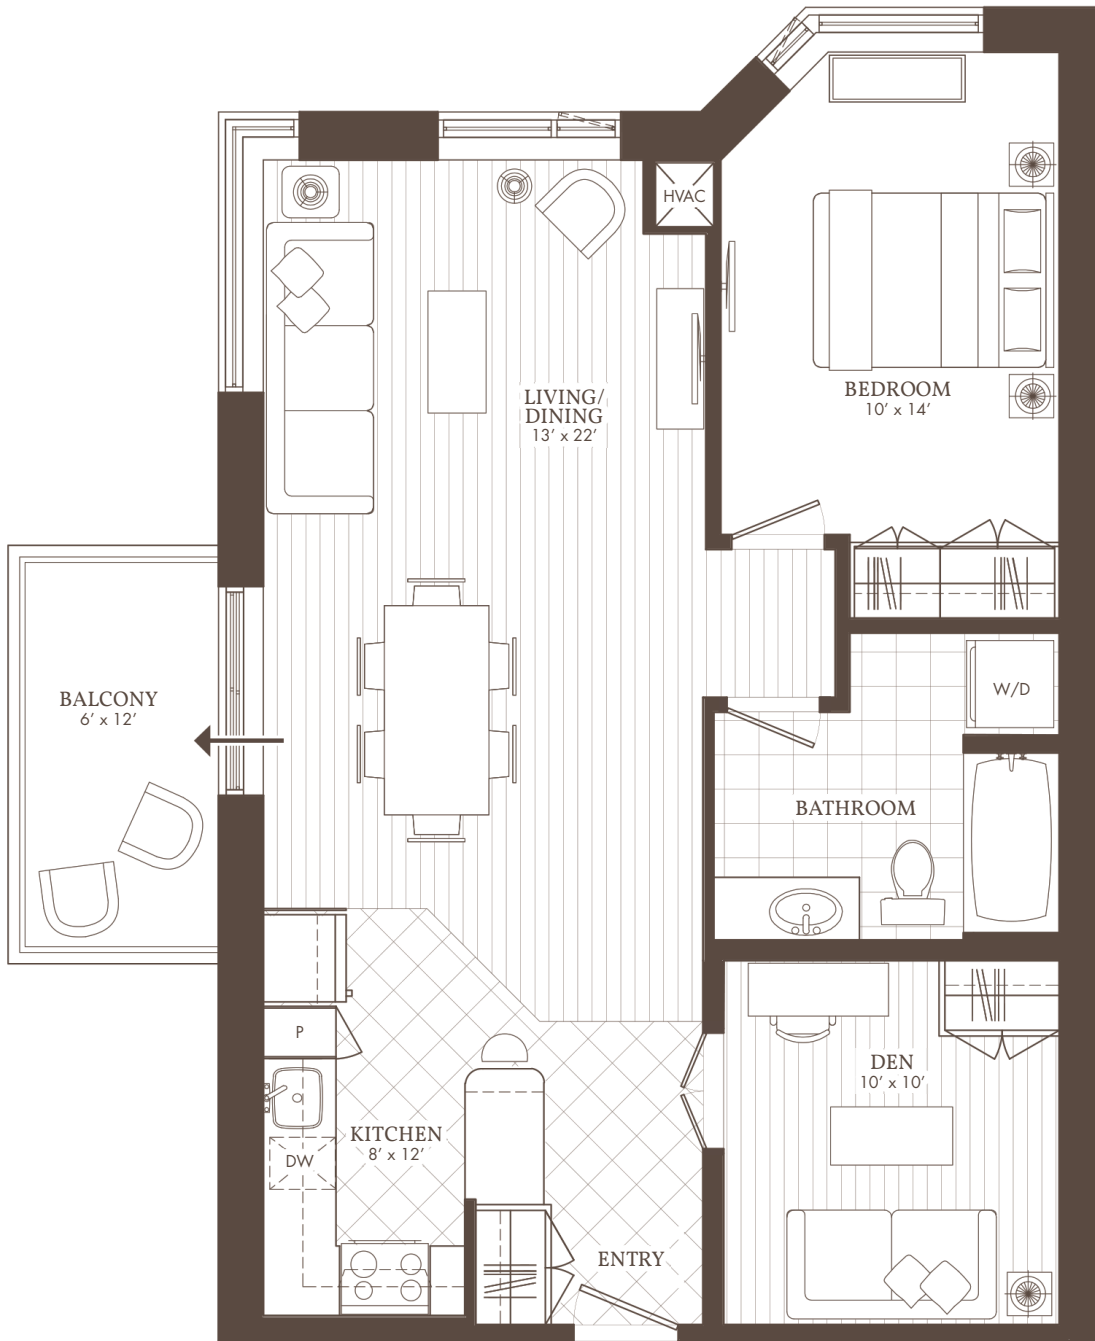

William's Court

KANATA LAKES APARTMENTS

B

01 & 17
Balcony

1 BED + DEN

201, 301, 401, 501, 601, 701, 801, 901,
217, 317, 417, 517, 617, 717, 817, 917

WilliamsCourt.com

1025 CANADIAN SHIELD