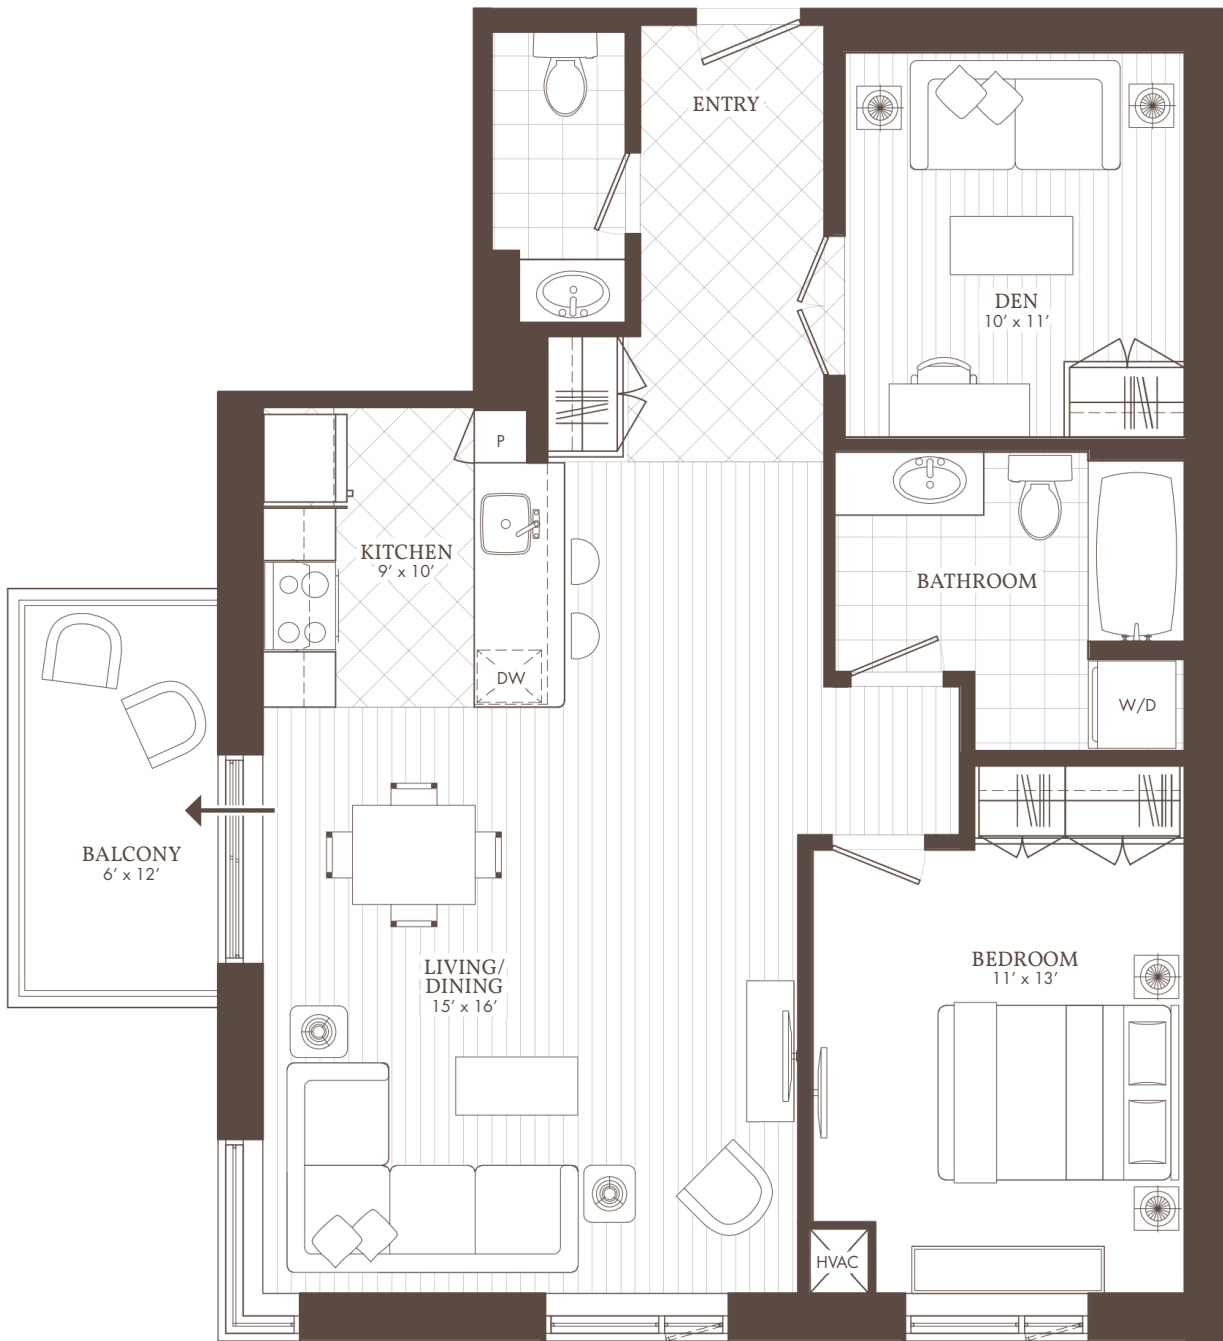

William's Court

KANATA LAKES APARTMENTS

B

02 & 16
Balcony

1 BED + 1½ BATH + LX DEN

202, 302, 402*, 502, 602, 702, 802, 902*,
216*, 316, 416, 516*, 616, 716, 816, 916 *Includes walk-in shower

WilliamsCourt.com

1025 CANADIAN SHIELD