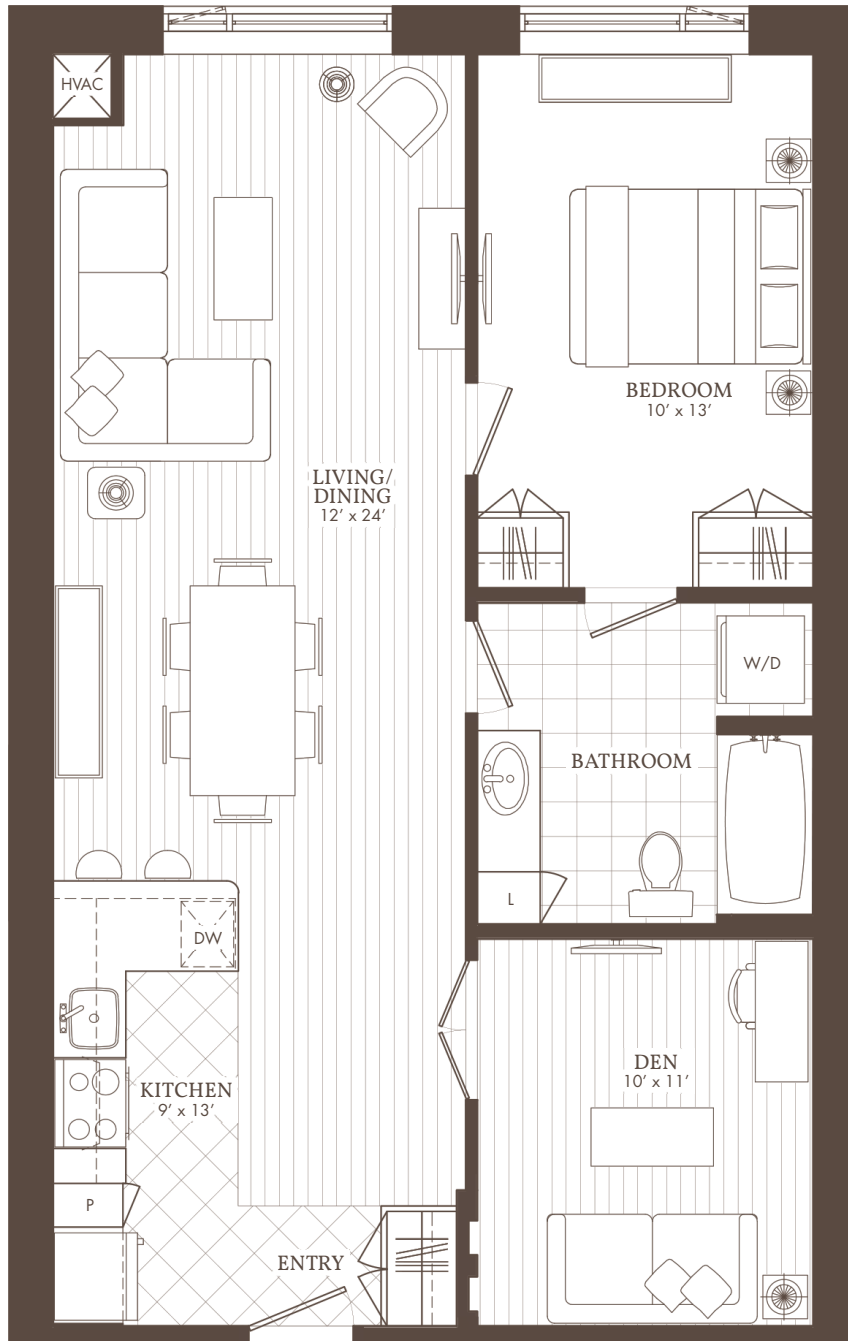

William's Court

KANATA LAKES APARTMENTS

B

03 & 15

1 BED + DEN

103, 203, 303, 403, 503, 603, 703, 803, 903,
115, 215, 315, 415, 515, 615, 715, 815, 915

WilliamsCourt.com

1025 CANADIAN SHIELD