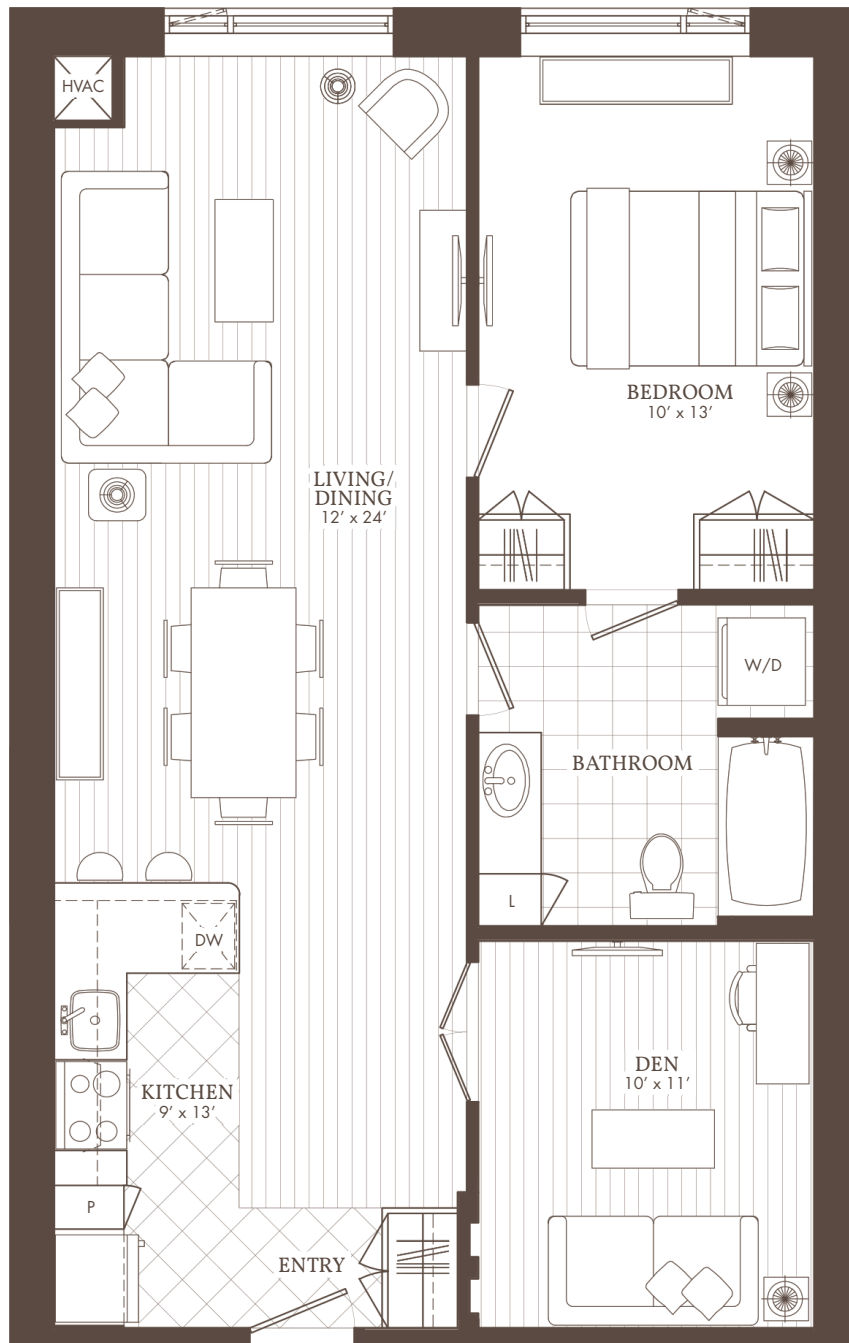

# William's Court

KANATA LAKES APARTMENTS

**B**

03 & 15

**1 BED + DEN**

103, 203, 303, 403, 503, 603, 703, 803, 903,  
115, 215, 315, 415, 515, 615, 715, 815, 915

[WilliamsCourt.com](http://WilliamsCourt.com)

1025 CANADIAN SHIELD