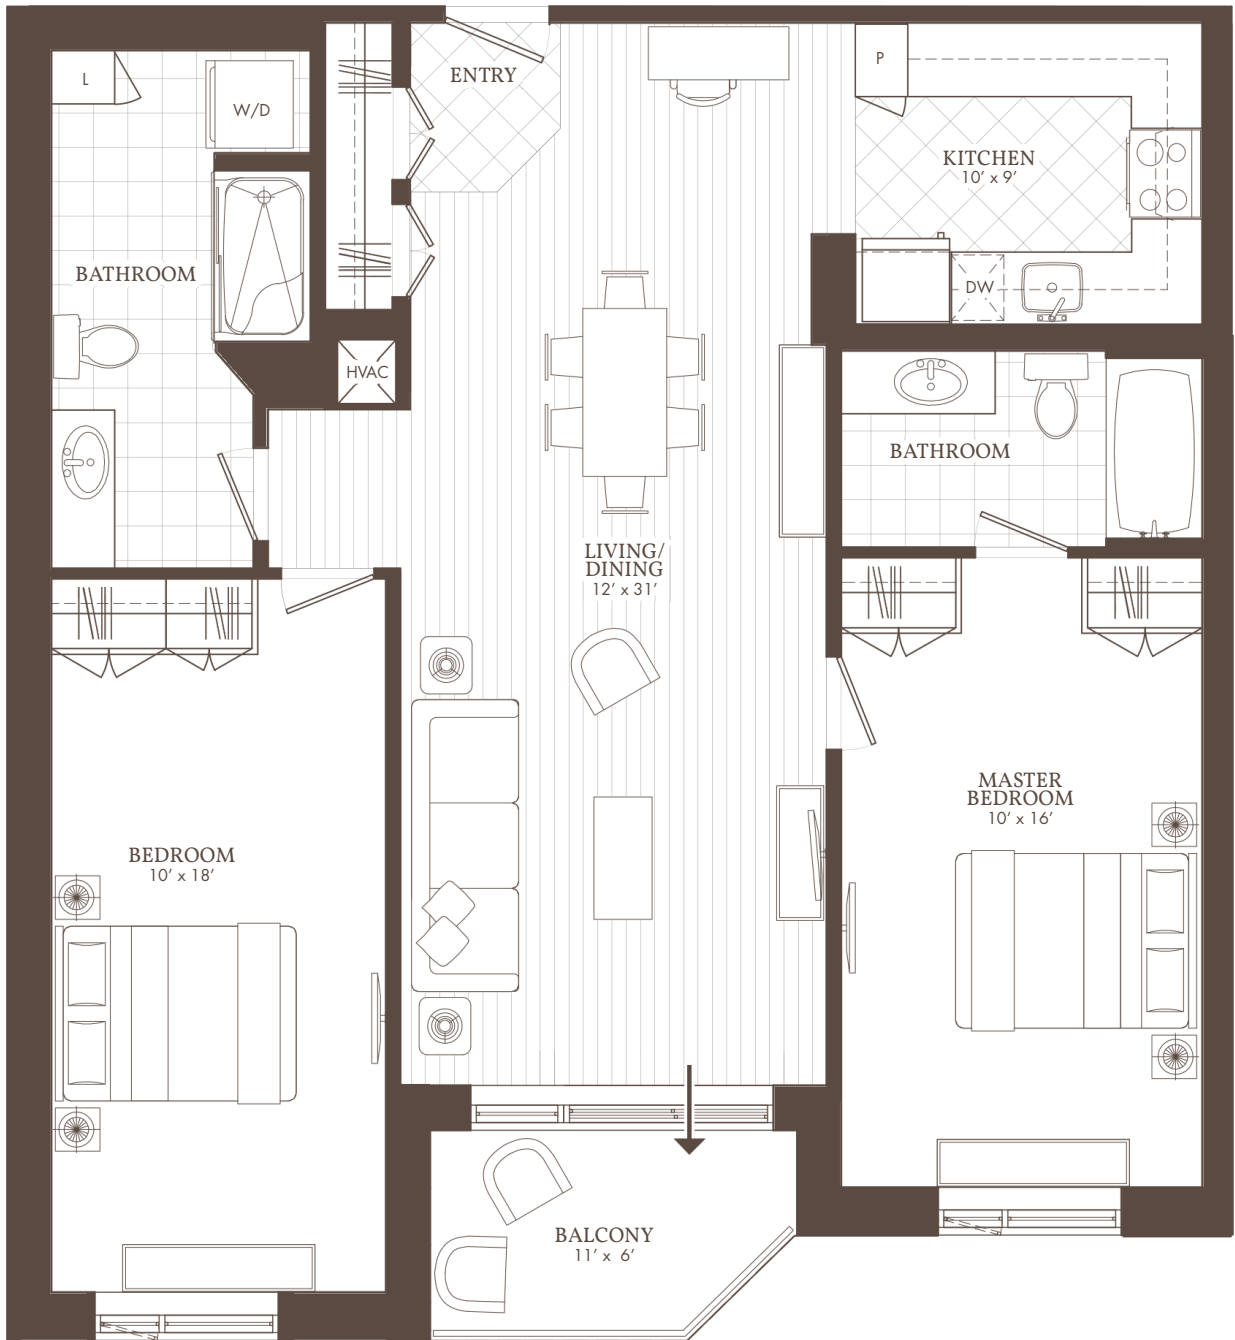

# William's Court

KANATA LAKES APARTMENTS

**B**

04 & 14  
Balcony

**2 BED + 2 BATH**

204, 304, 404, 504, 604, 704, 804, 904,  
214, 314, 414, 514, 614, 714, 814, 914

[WilliamsCourt.com](http://WilliamsCourt.com)

1025 CANADIAN SHIELD