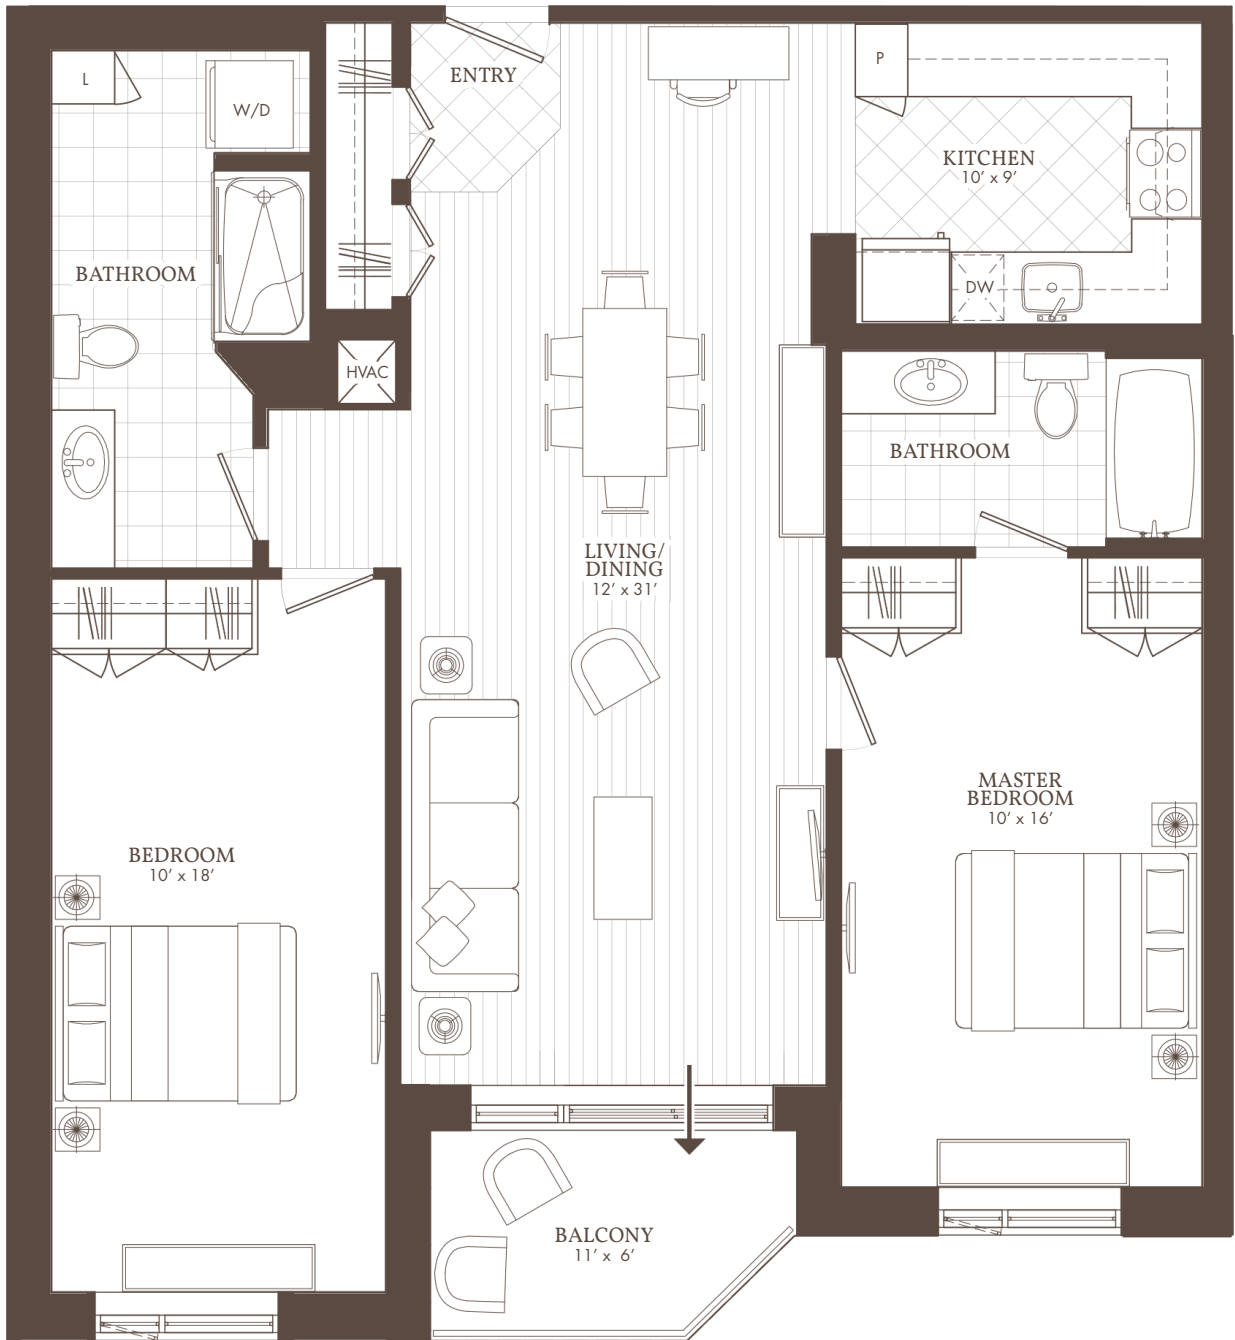

William's Court

KANATA LAKES APARTMENTS

B

04 & 14
Balcony

2 BED + 2 BATH

204, 304, 404, 504, 604, 704, 804, 904,
214, 314, 414, 514, 614, 714, 814, 914

WilliamsCourt.com

1025 CANADIAN SHIELD