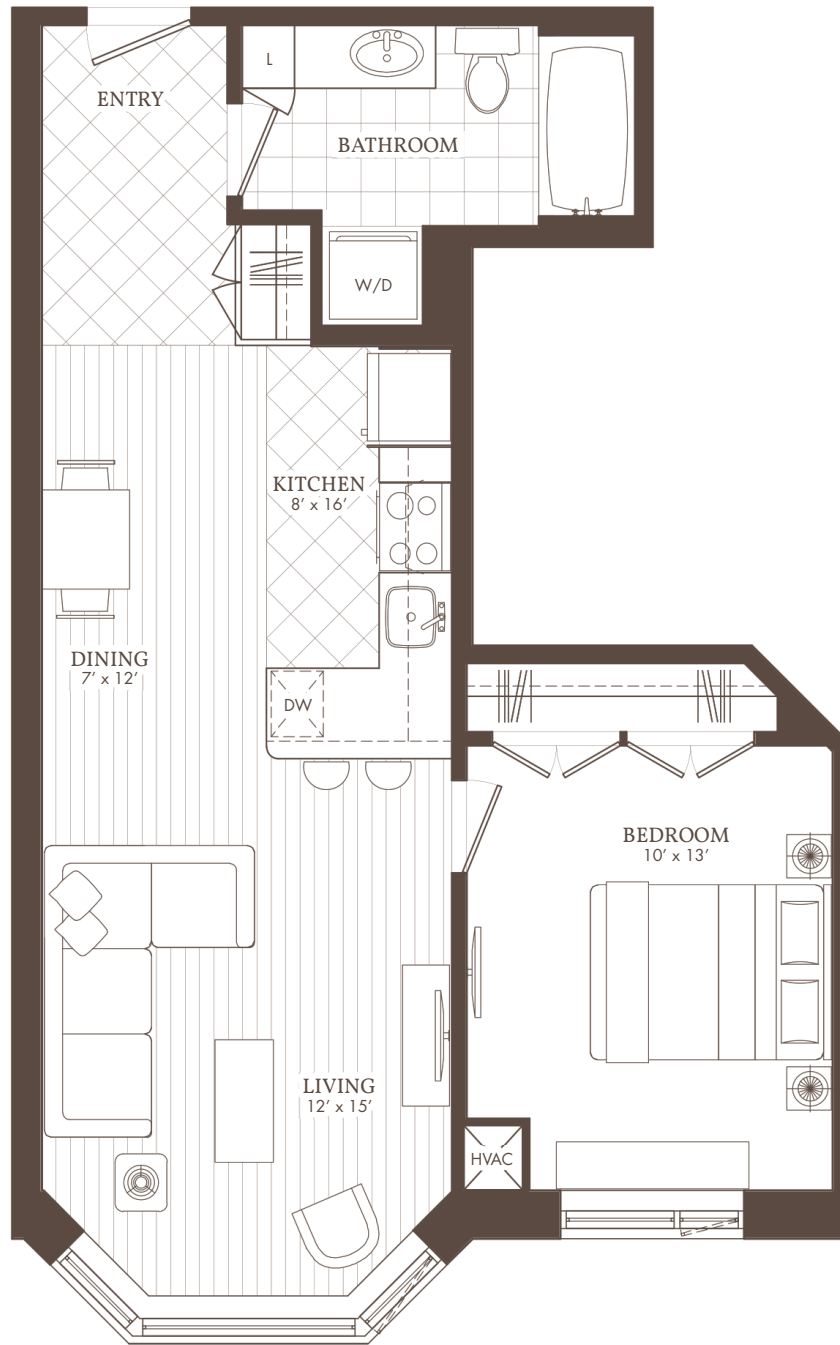

William's Court

KANATA LAKES APARTMENTS

B

06 & 12

1 BED

206, 306, 406, 506, 606, 706, 806, 906,
212, 312, 412, 512, 612, 712, 812, 912

WilliamsCourt.com

1025 CANADIAN SHIELD