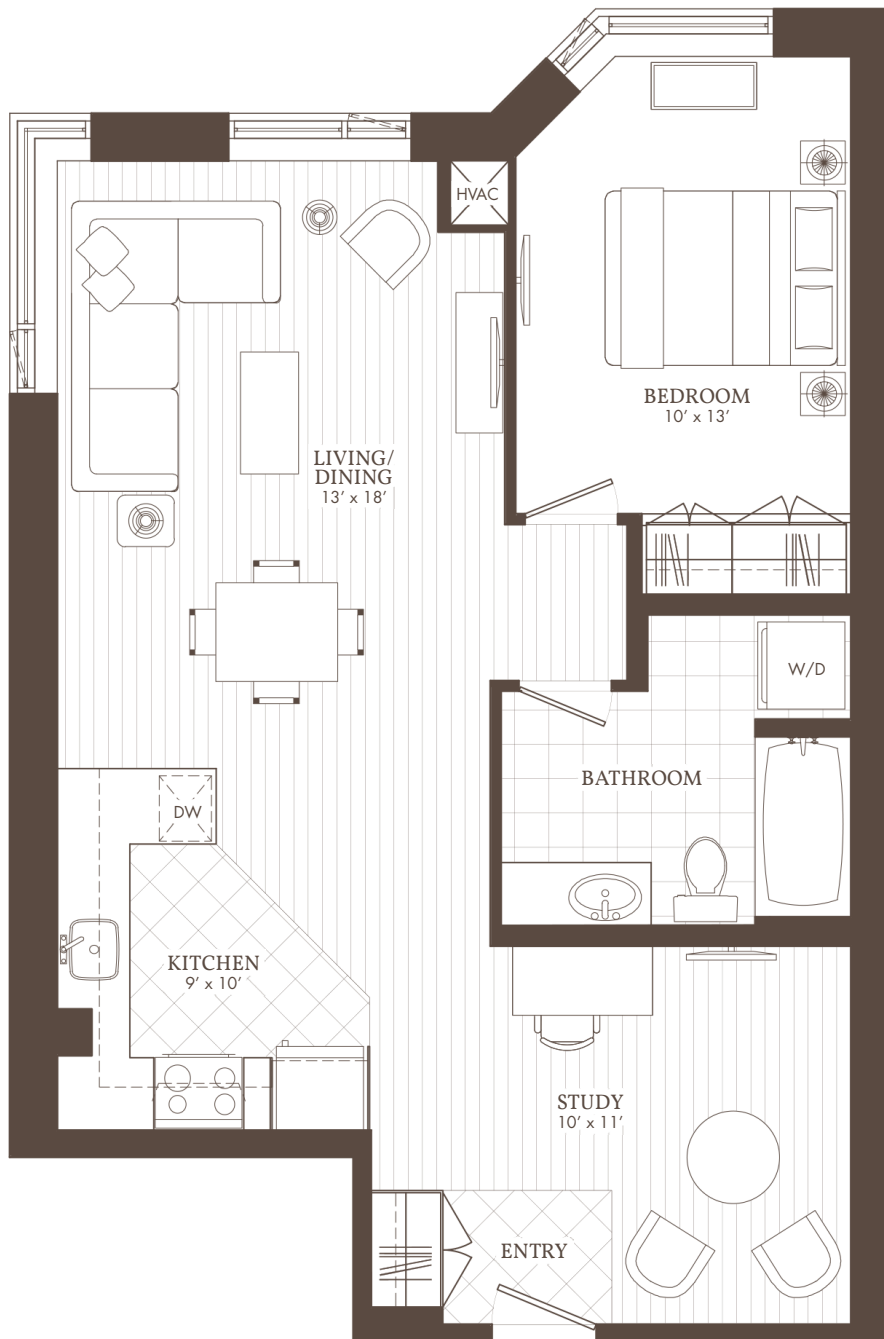

# William's Court

KANATA LAKES APARTMENTS

**B**

101 & 117

**1 BED + STUDY**

101\*, 117

\*Does not have corner window

[WilliamsCourt.com](http://WilliamsCourt.com)

1025 CANADIAN SHIELD