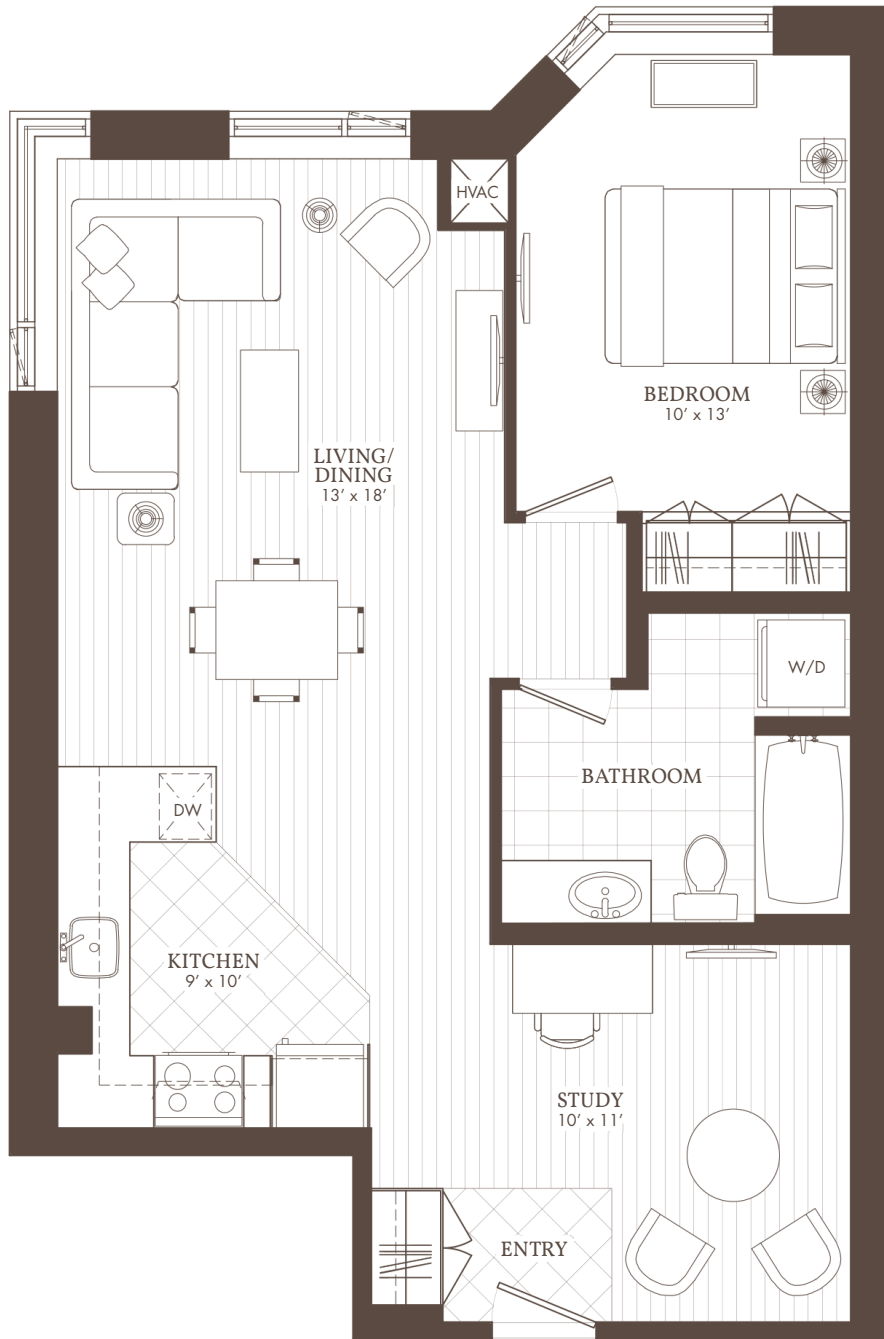

William's Court

KANATA LAKES APARTMENTS

B

101 & 117

1 BED + STUDY

101*, 117

*Does not have corner window

WilliamsCourt.com

1025 CANADIAN SHIELD