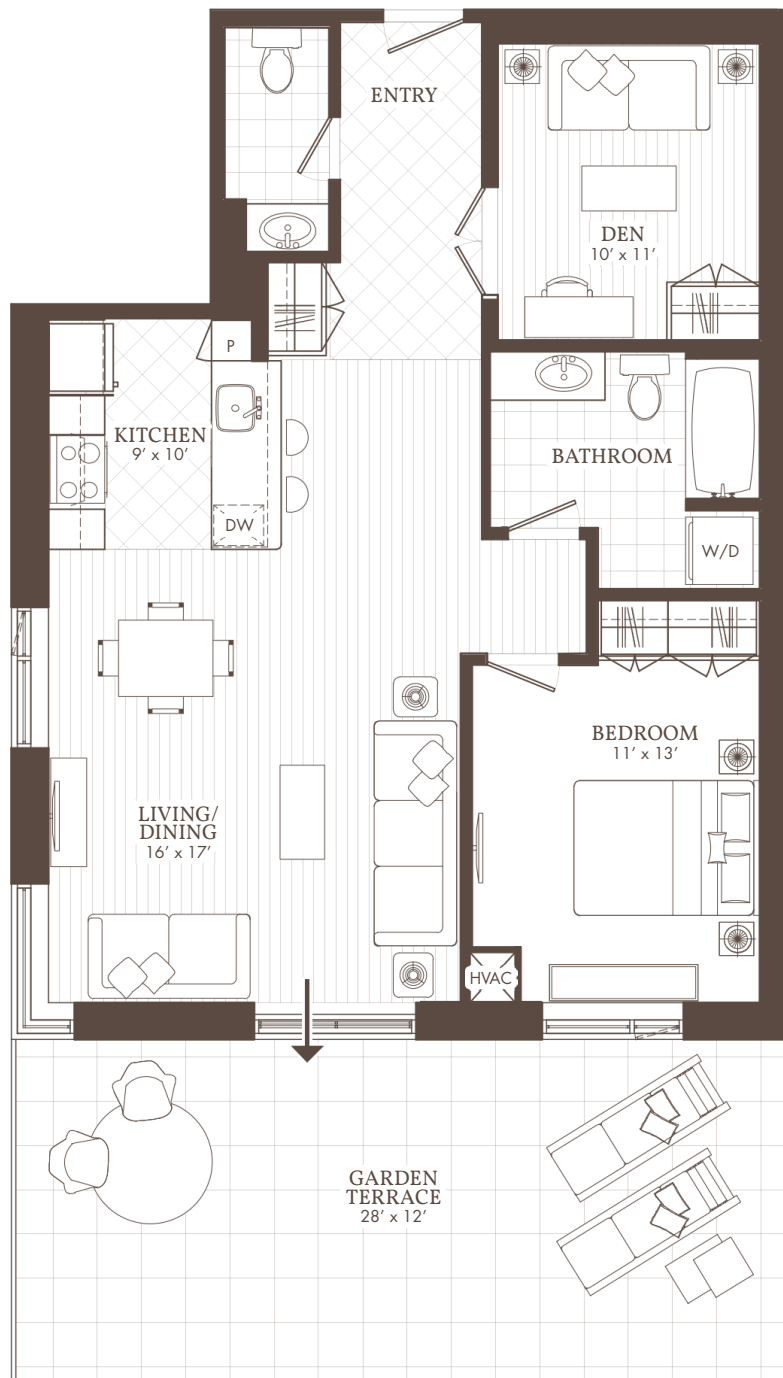

# William's Court

KANATA LAKES APARTMENTS

**B**

102 & 116  
Garden Terrace

**1 BED + 1½ BATH + LX DEN**

102\*, 116  
\*Includes walk-in shower

[WilliamsCourt.com](http://WilliamsCourt.com)

1025 CANADIAN SHIELD