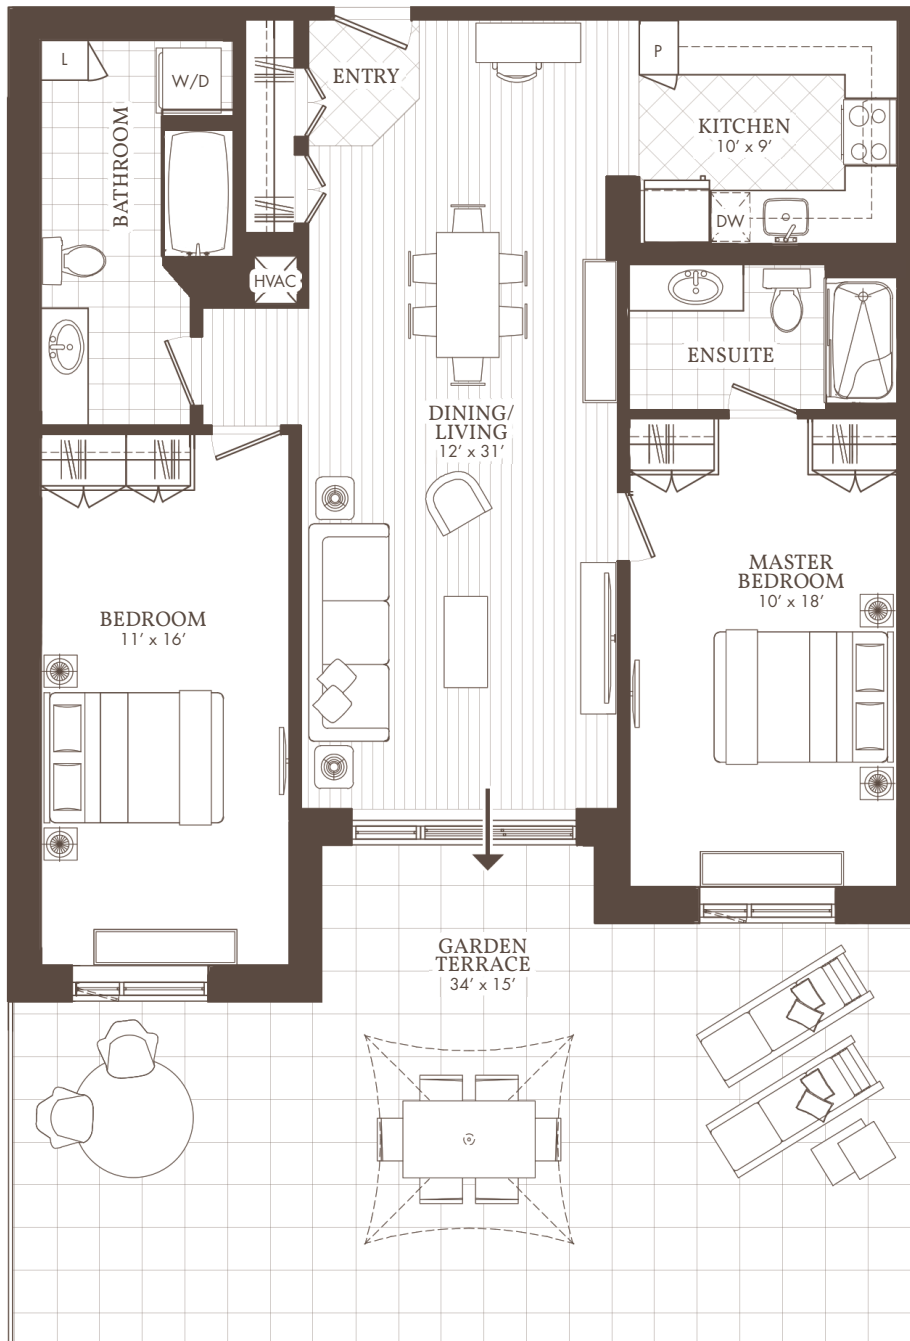

# William's Court

KANATA LAKES APARTMENTS

**B**

104 & 114  
Garden Terrace

**2 BED + 2 BATH**

104, 114

[WilliamsCourt.com](http://WilliamsCourt.com)

1025 CANADIAN SHIELD