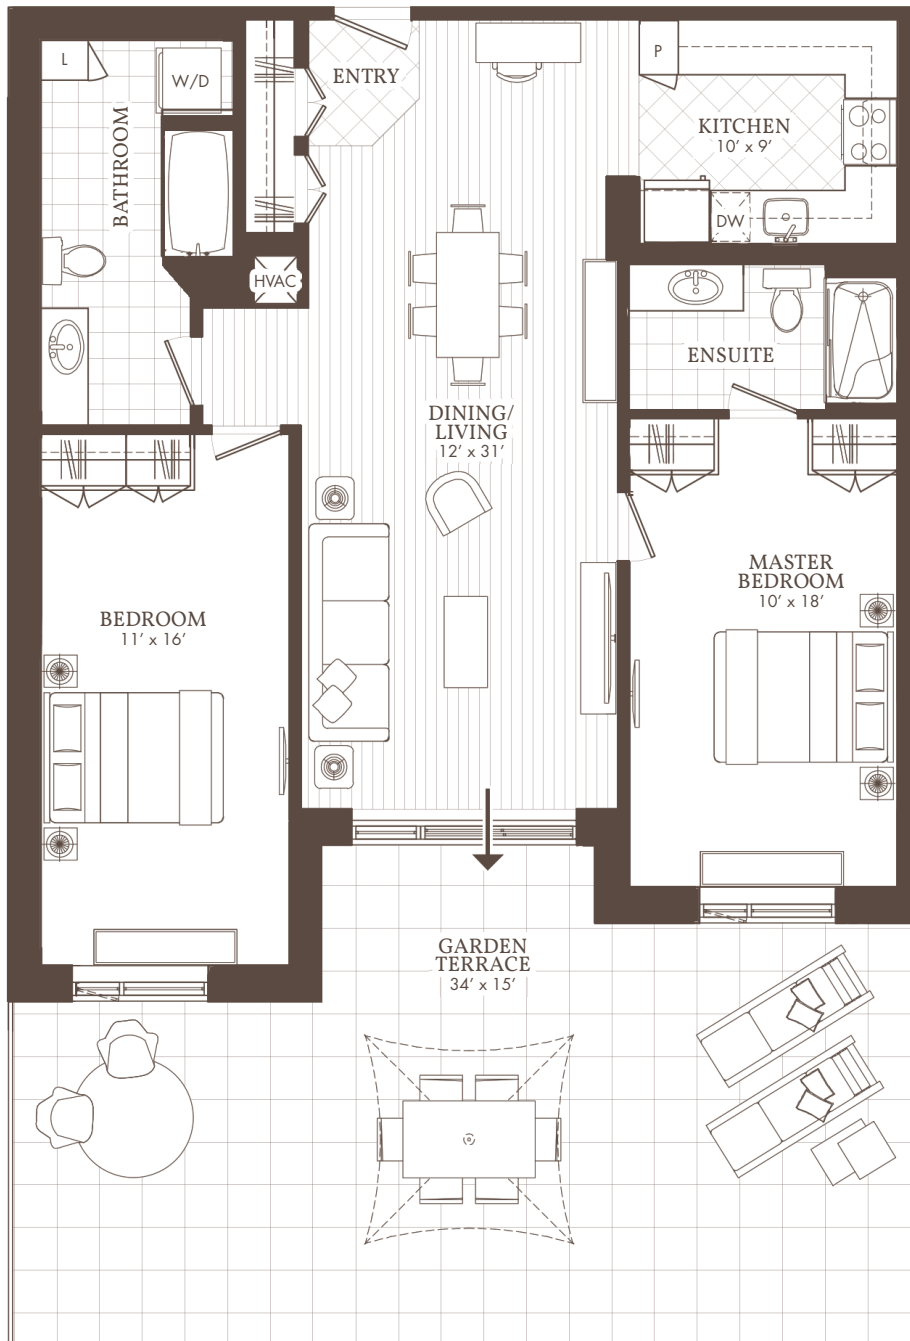

William's Court

KANATA LAKES APARTMENTS

B

104 & 114
Garden Terrace

2 BED + 2 BATH

104, 114

WilliamsCourt.com

1025 CANADIAN SHIELD