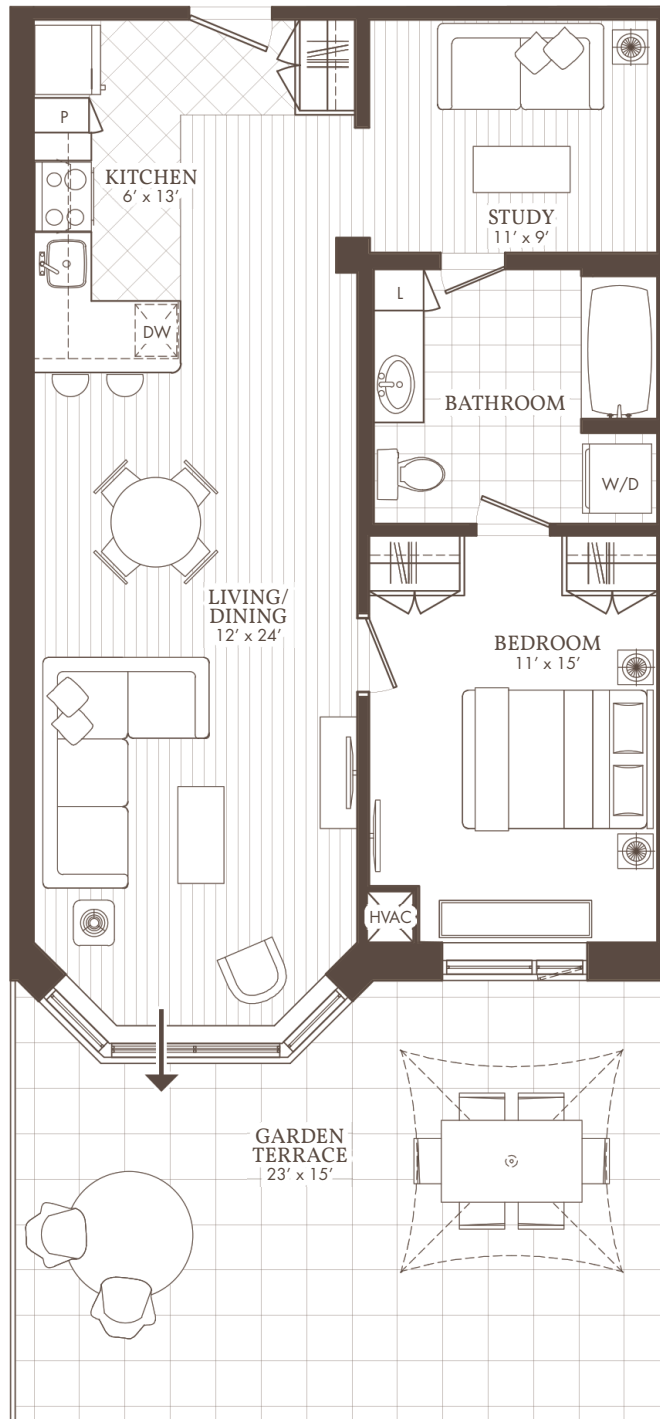

William's Court

KANATA LAKES APARTMENTS

B

106 & 112
Garden Terrace

1 BED + STUDY

106*, 112
*Includes walk-in shower

WilliamsCourt.com

1025 CANADIAN SHIELD