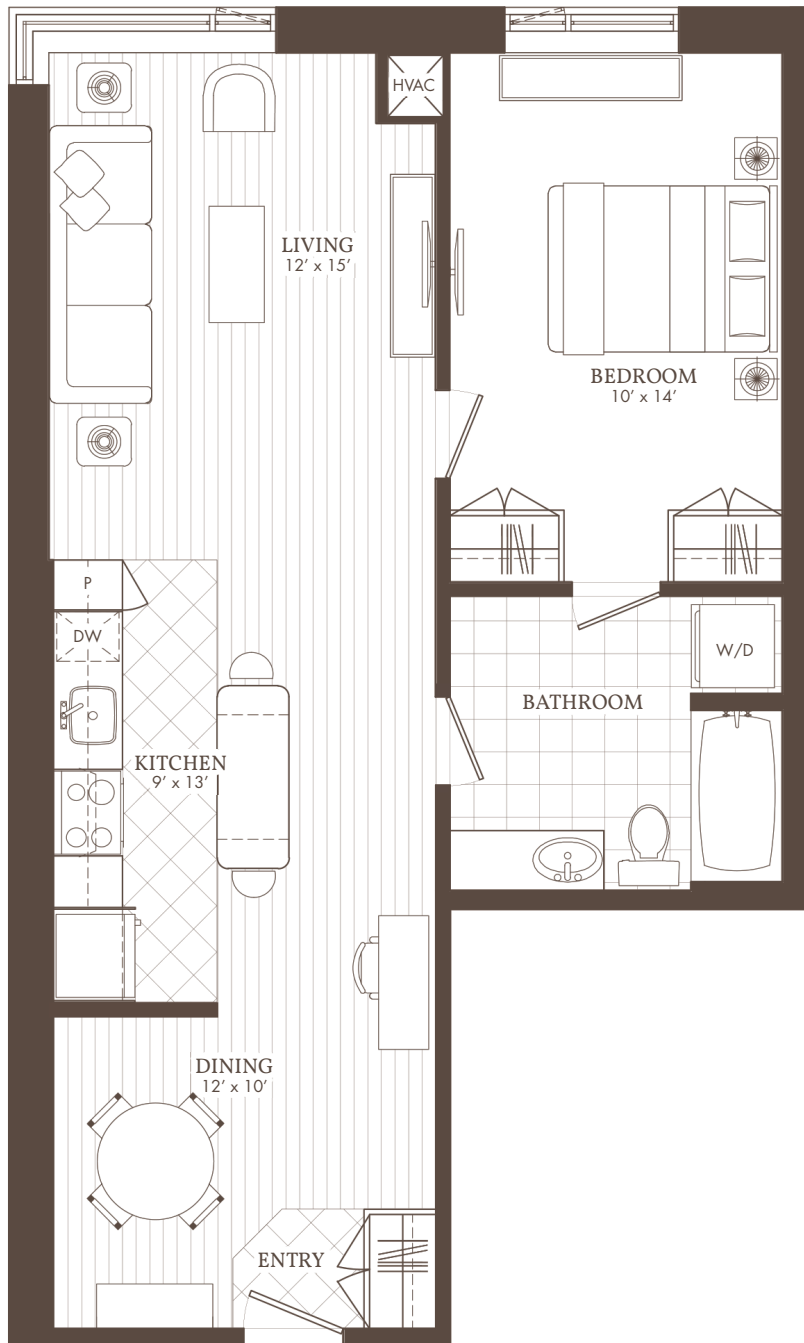

William's Court

KANATA LAKES APARTMENTS

B

707 & 709

1 BED

707709

WilliamsCourt.com

1025 CANADIAN SHIELD