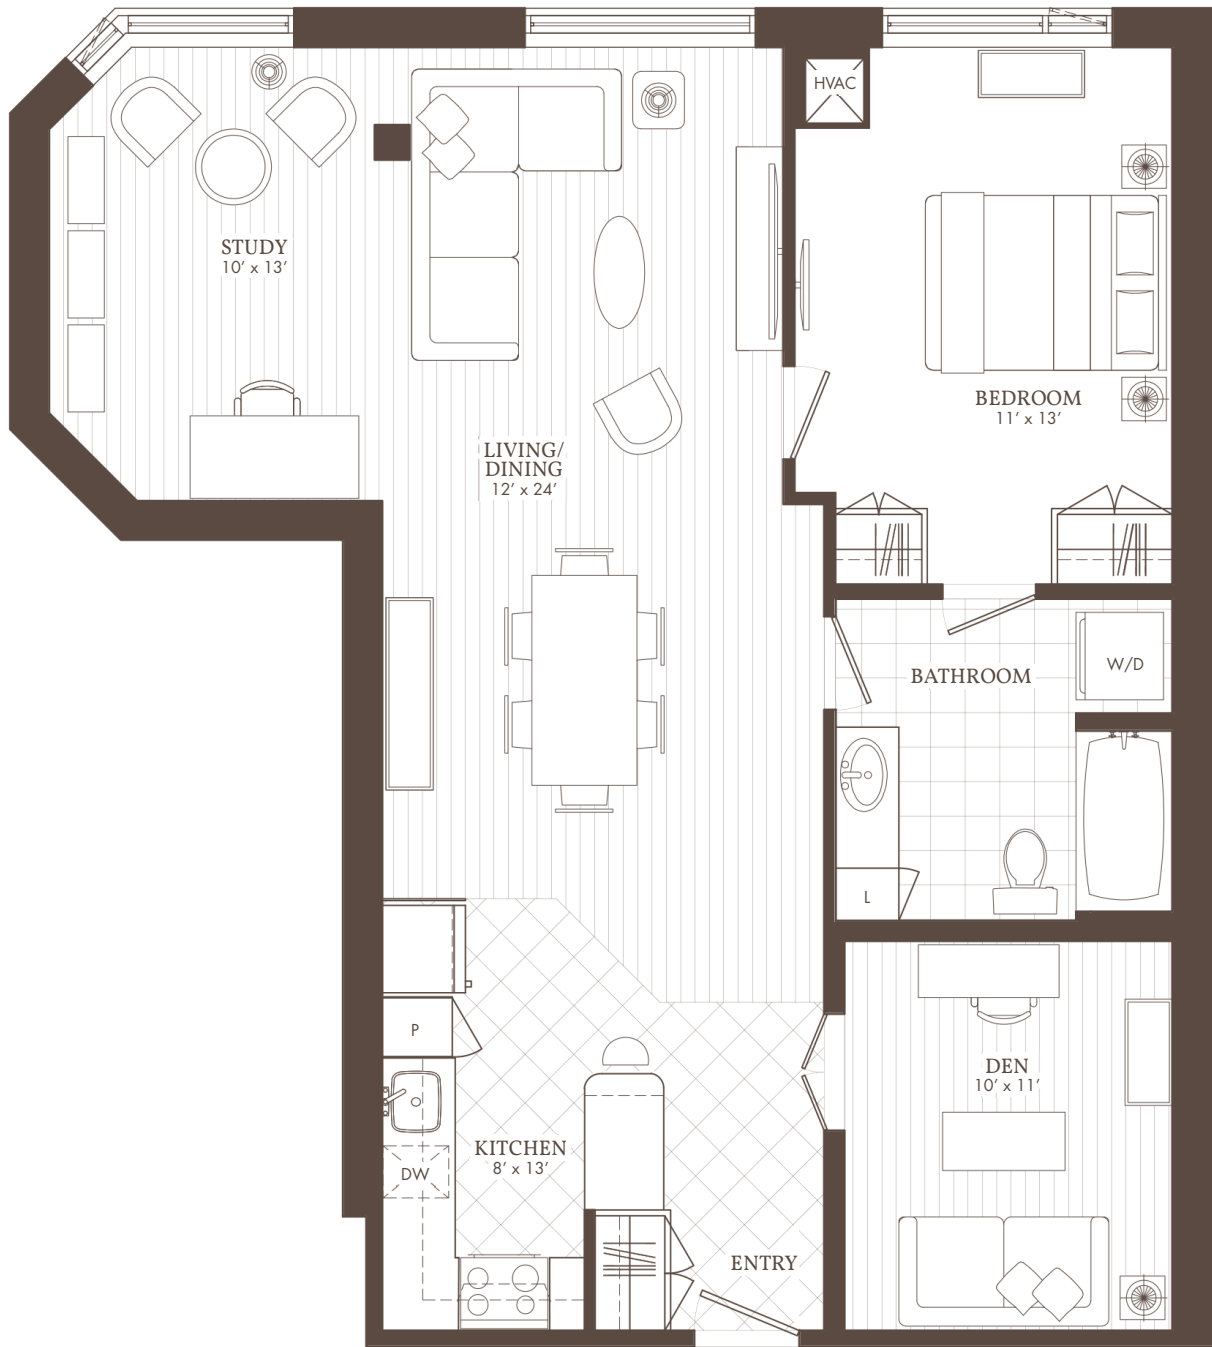

William's Court

KANATA LAKES APARTMENTS

B

PH03

1 BED + DEN + STUDY

PH03

WilliamsCourt.com

1025 CANADIAN SHIELD