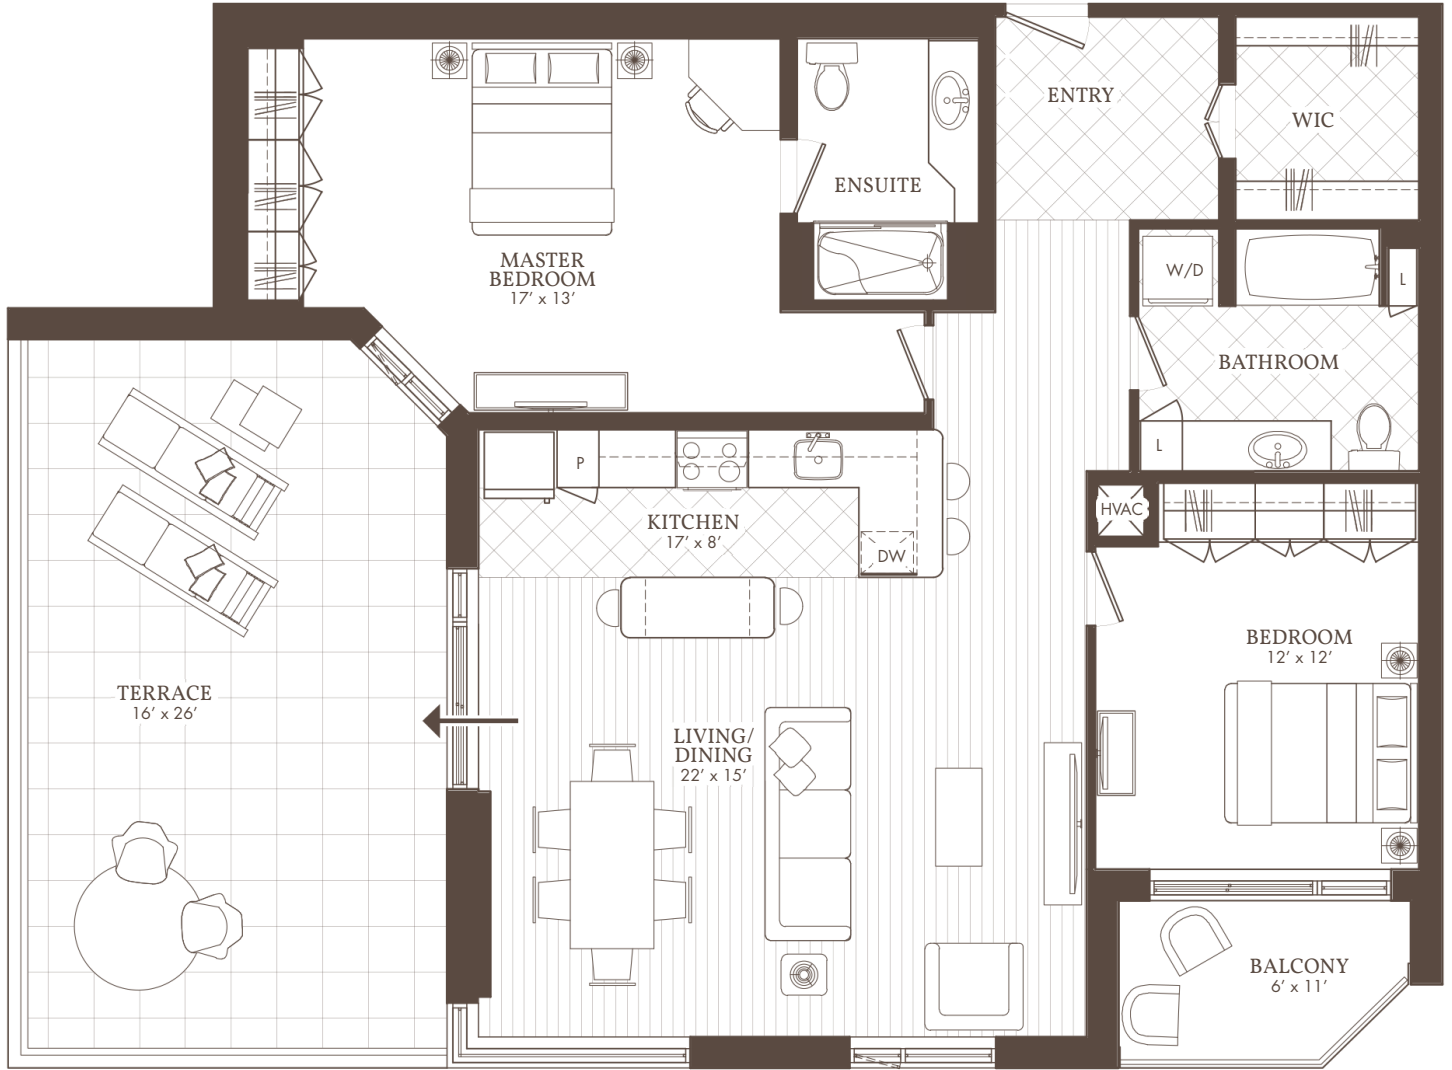

William's Court

KANATA LAKES APARTMENTS

B

PH04 & PH14
Penthouse Terrace, Balcony

2 BED + 2 BATH

PH04, PH14

WilliamsCourt.com

1025 CANADIAN SHIELD