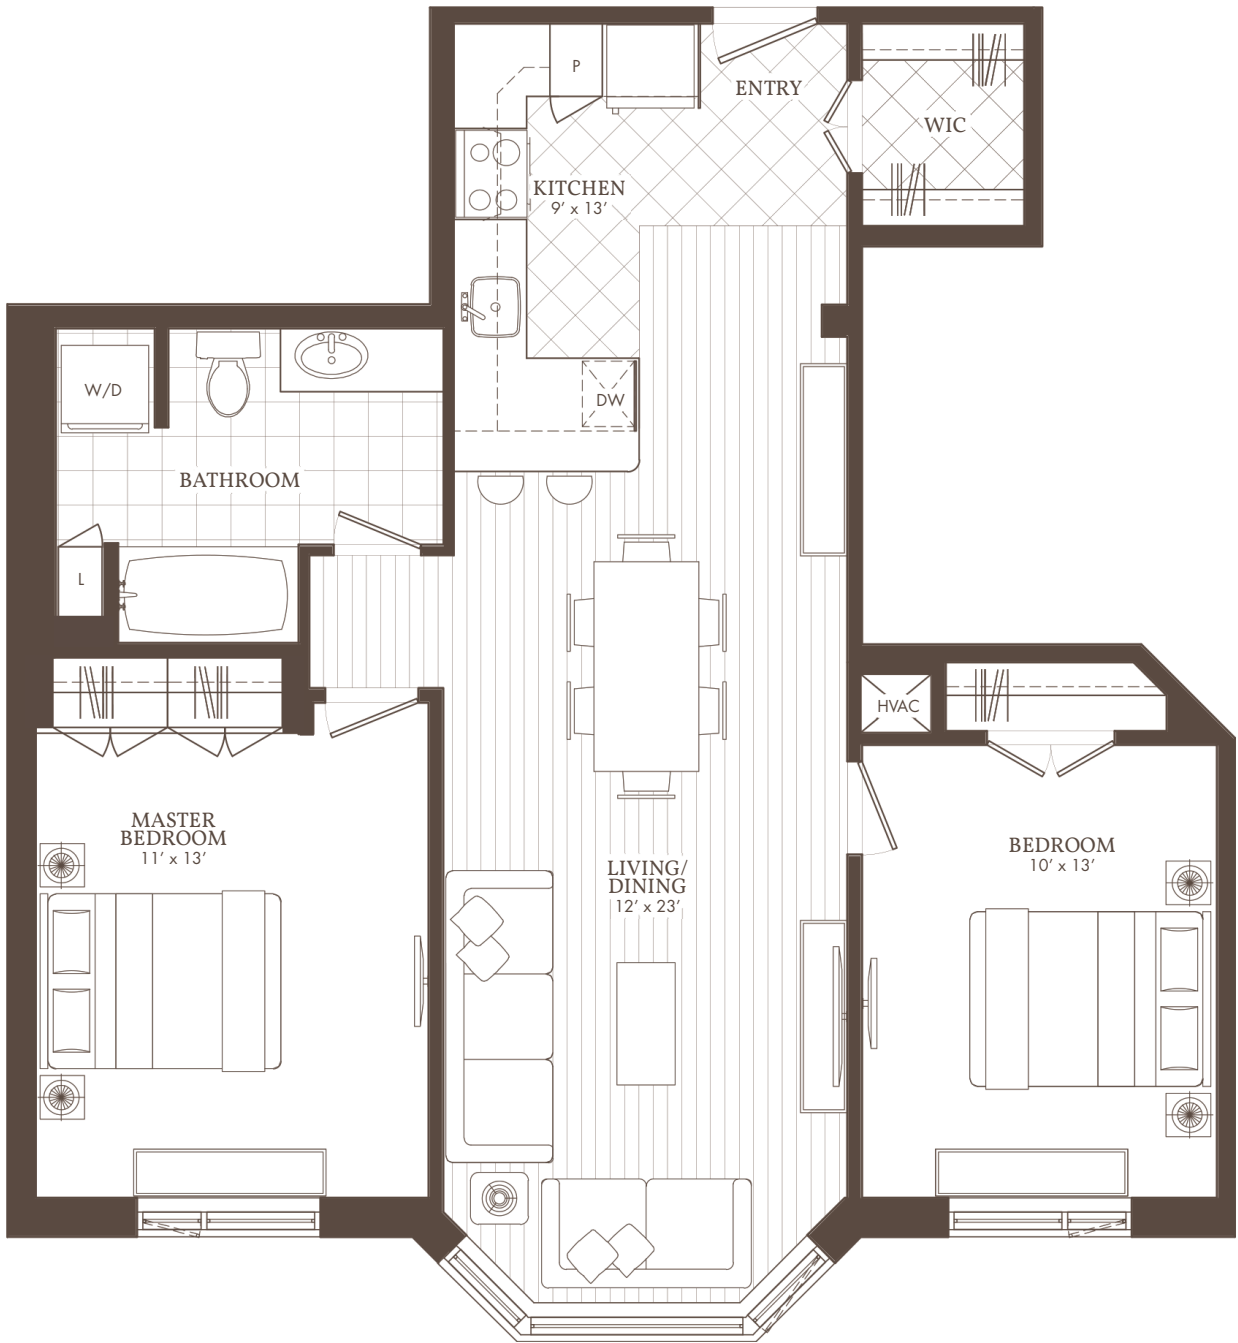

William's Court

KANATA LAKES APARTMENTS

B

PH06 & PH12

2 BED

PH06, PH12

WilliamsCourt.com

1025 CANADIAN SHIELD