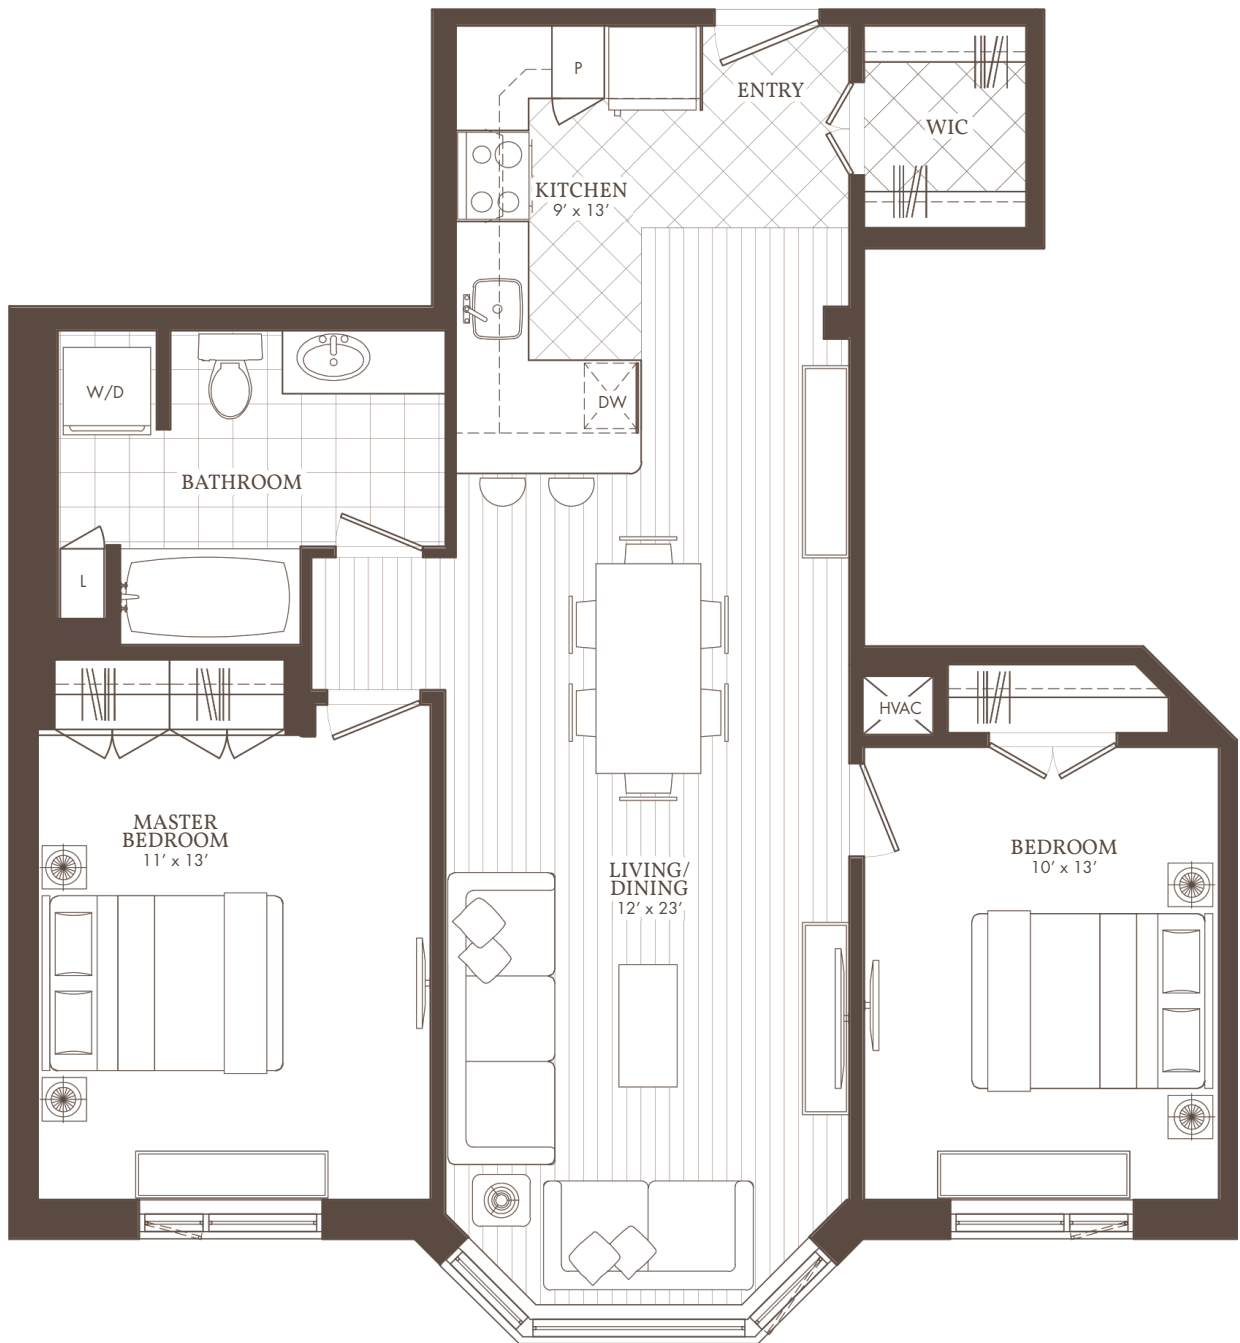

# William's Court

KANATA LAKES APARTMENTS

**B**

PH06 & PH12

**2 BED**

PH06, PH12

[WilliamsCourt.com](http://WilliamsCourt.com)

1025 CANADIAN SHIELD