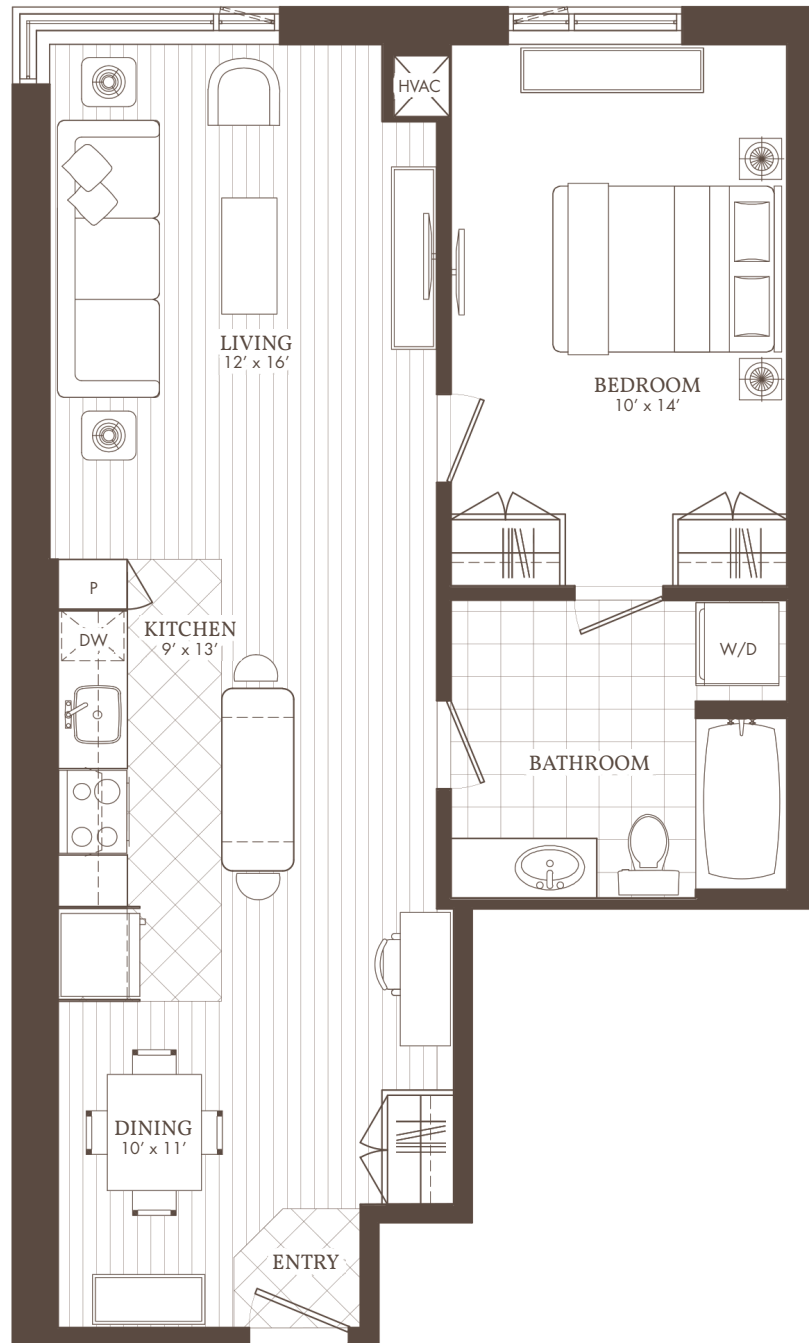

William's Court

KANATA LAKES APARTMENTS

B

PH07 & PH09

1 BED

PH07, PH09

WilliamsCourt.com

1025 CANADIAN SHIELD