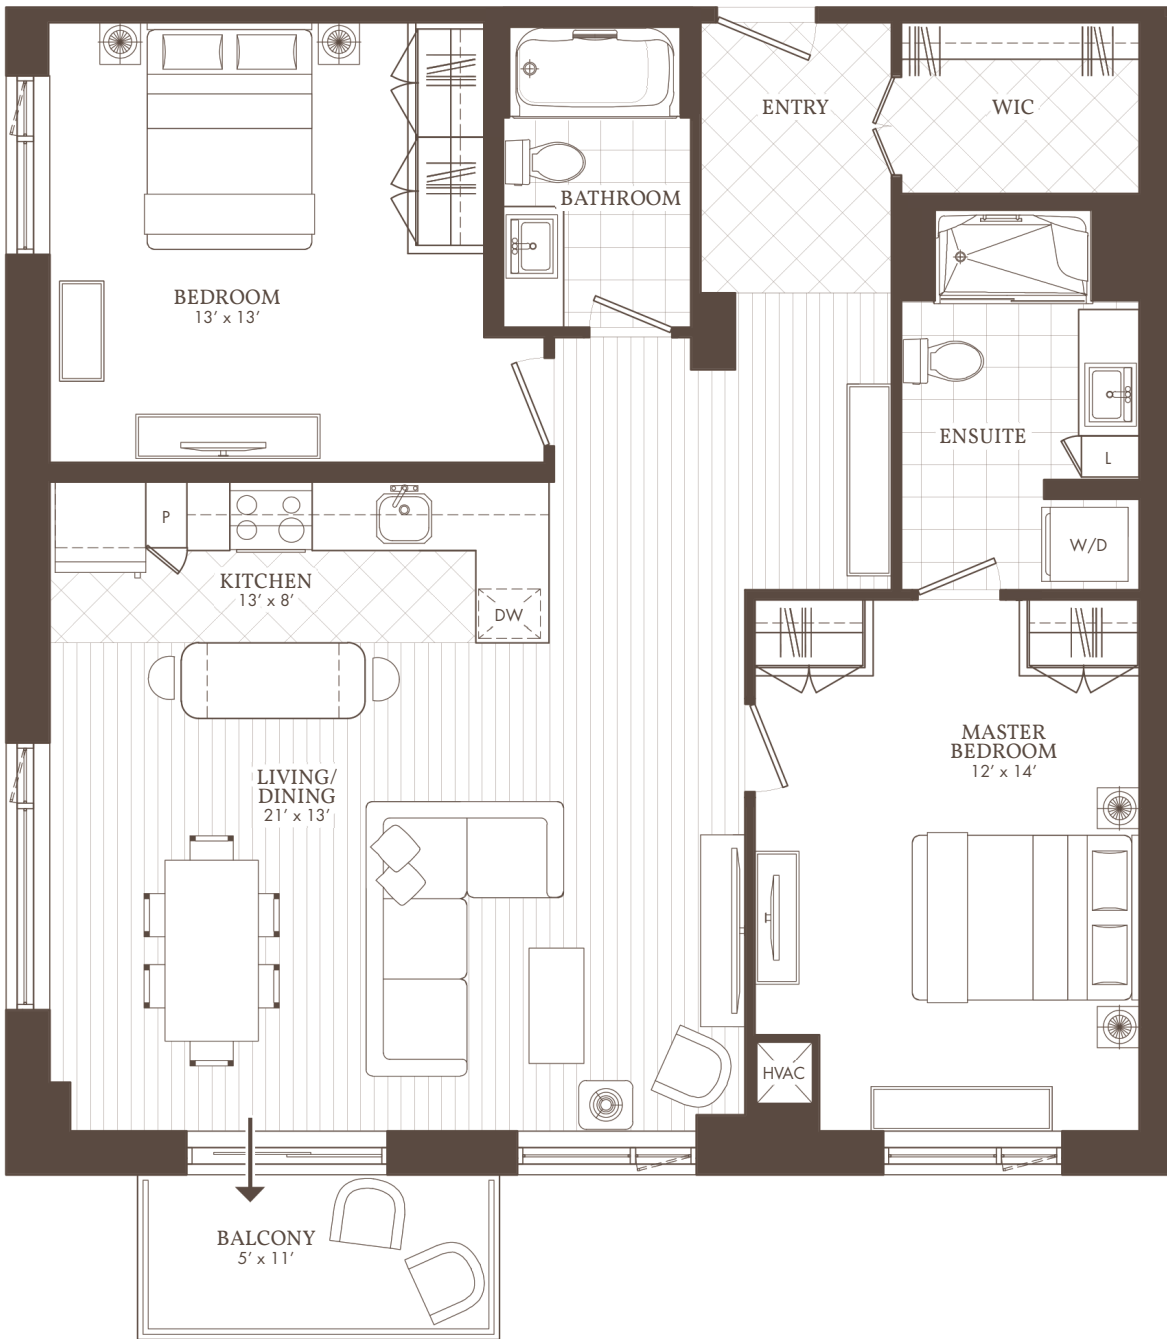

William's Court

KANATA LAKES APARTMENTS

C

02 & 18
Balcony

2 BED + 2 BATH

302, 402, 502, 602, 702, 802, 902,
218, 318, 418, 518, 618, 718, 818, 918

WilliamsCourt.com

1047 CANADIAN SHIELD