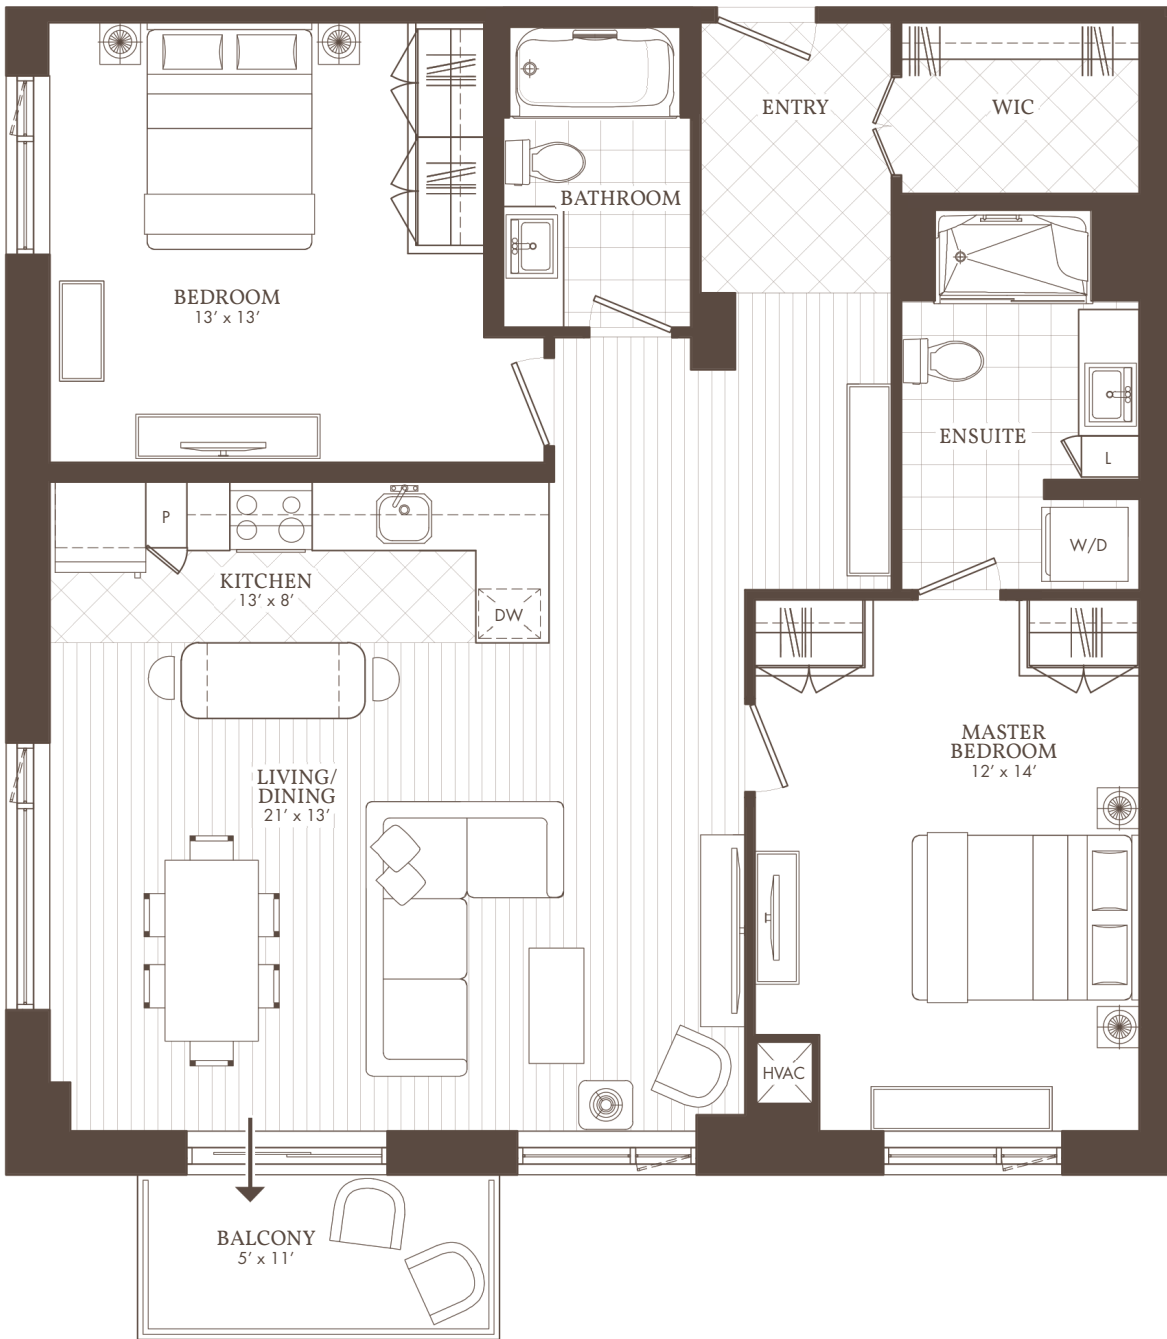

# William's Court

KANATA LAKES APARTMENTS

C

02 & 18  
Balcony

**2 BED + 2 BATH**

302, 402, 502, 602, 702, 802, 902,  
218, 318, 418, 518, 618, 718, 818, 918

WilliamsCourt.com

1047 CANADIAN SHIELD