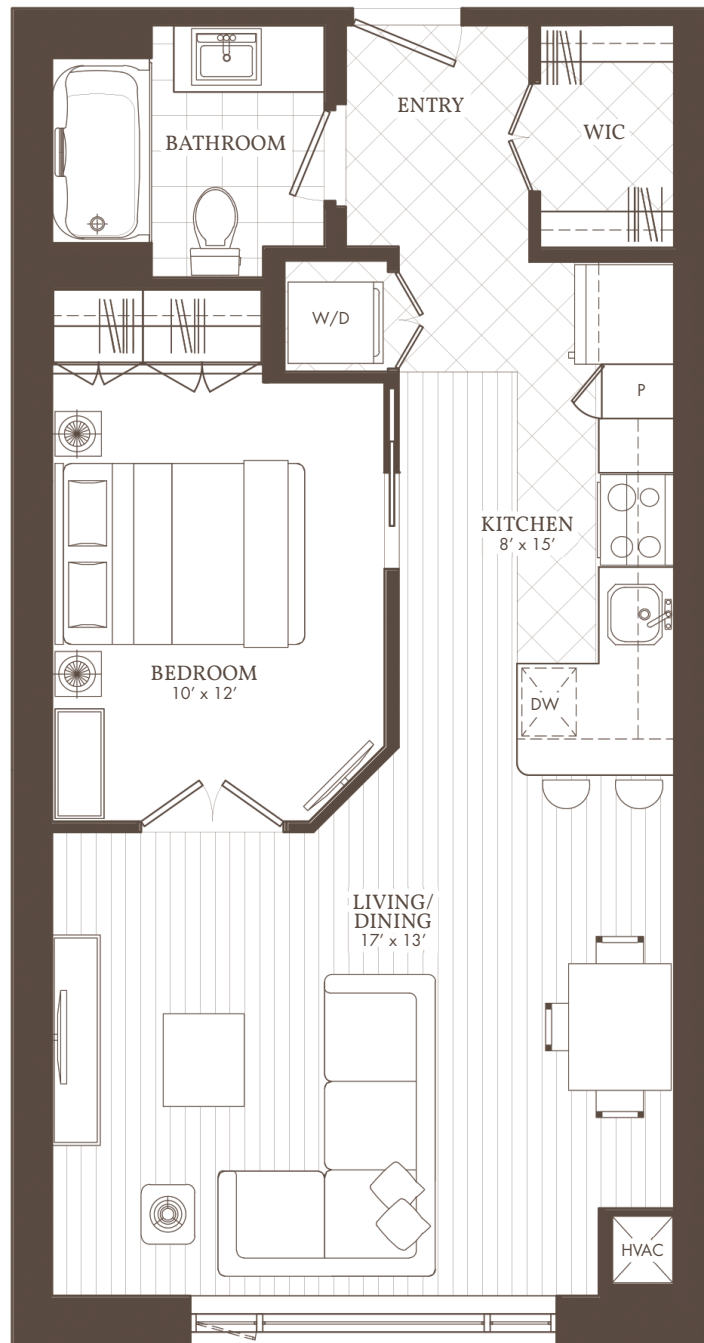

William's Court

KANATA LAKES APARTMENTS

C

03 & 04

1 BED

103, 203, 303, 403, 503, 603, 703, 803, 903,
204, 304, 404, 504, 604, 704, 804, 904

WilliamsCourt.com

1047 CANADIAN SHIELD