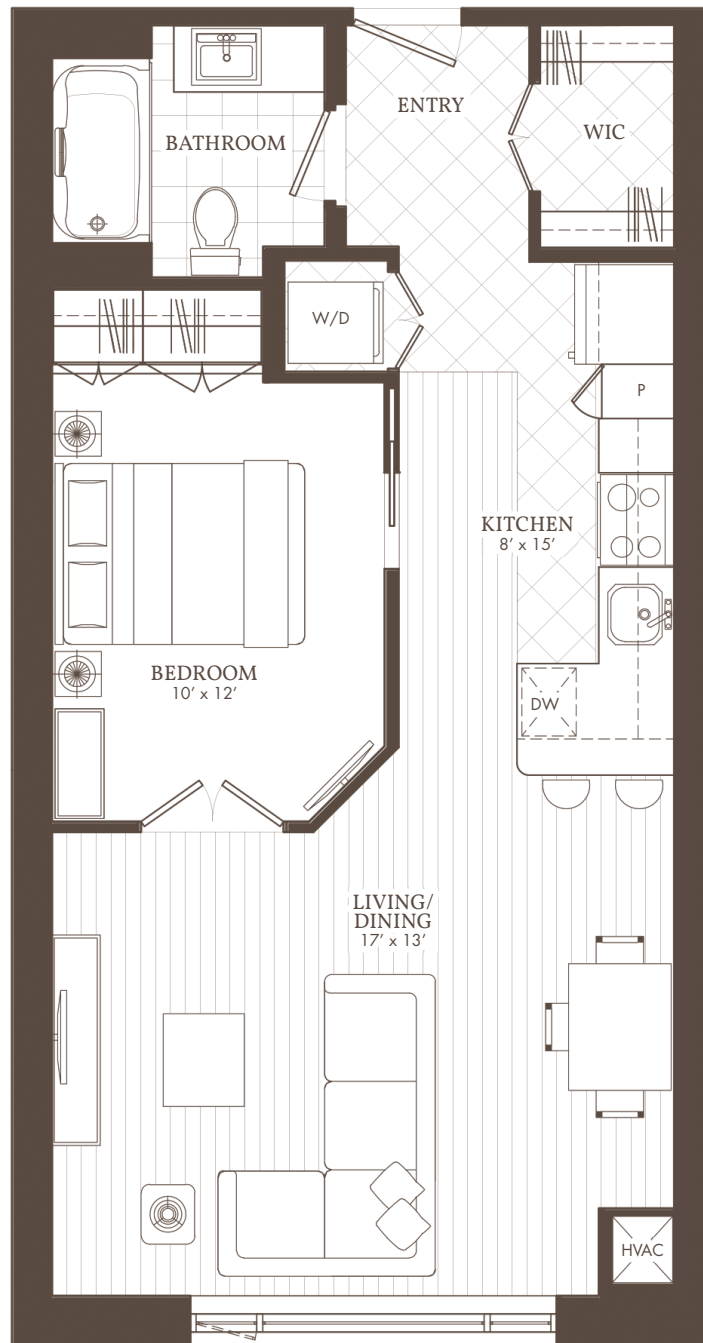

William's Court

KANATA LAKES APARTMENTS

C

03 & 04

1 BED

103, 203, 303, 403, 503, 603, 703, 803, 903,
204, 304, 404, 504, 604, 704, 804, 904

WilliamsCourt.com

1047 CANADIAN SHIELD