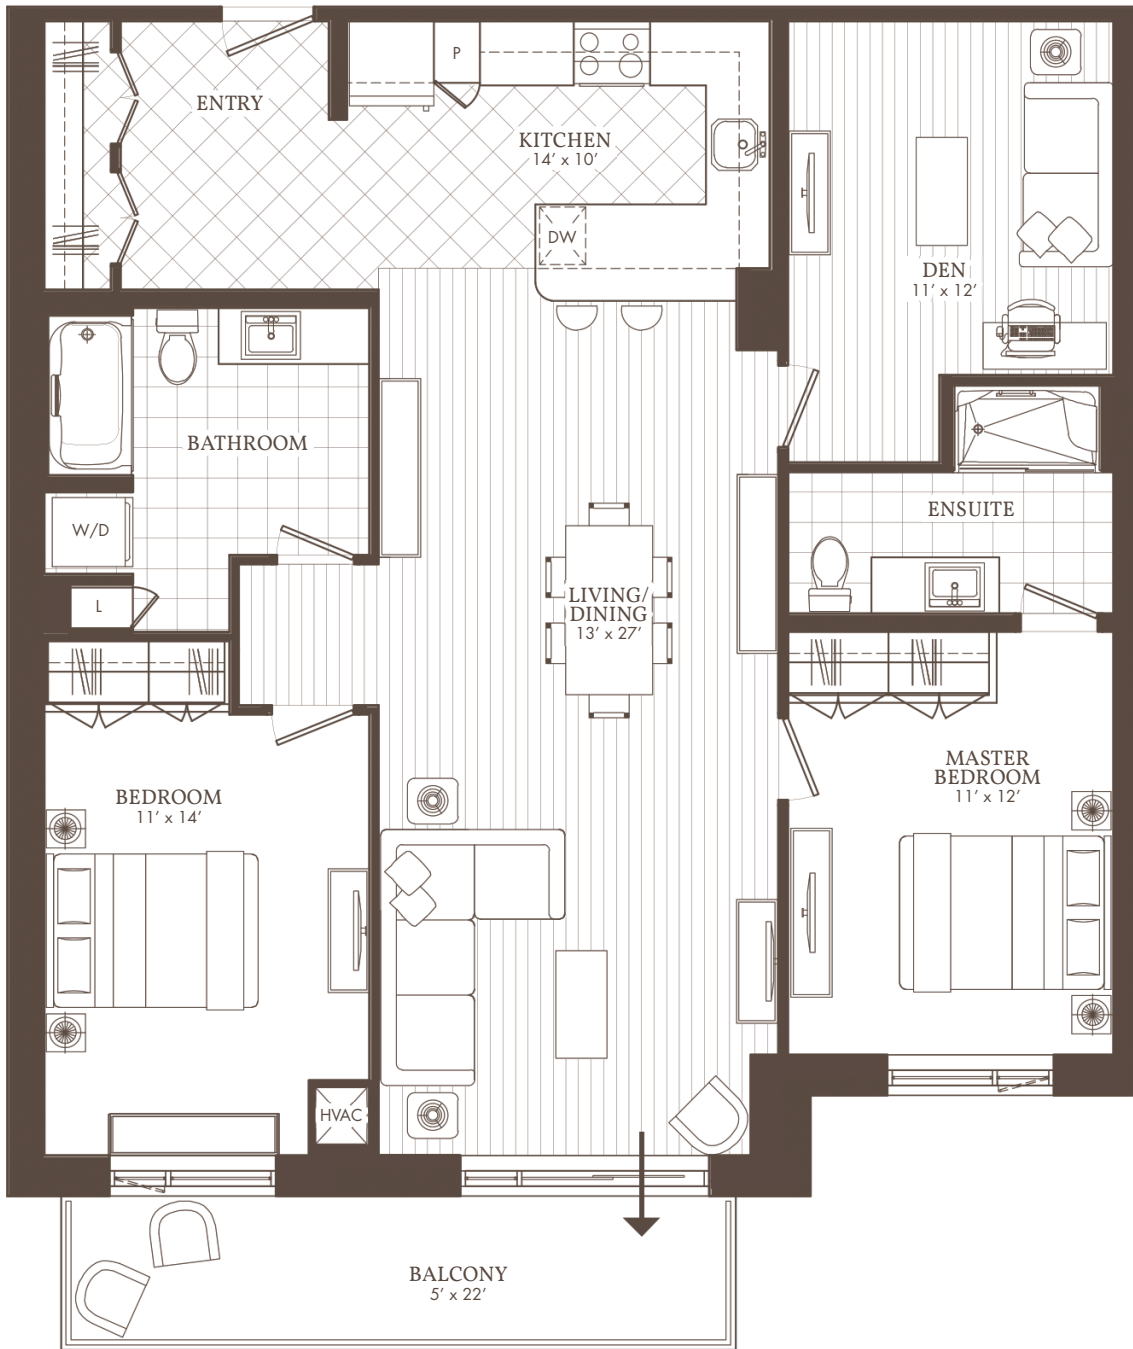

William's Court

KANATA LAKES APARTMENTS

C

06 & 16
Balcony

2 BED + 2 BATH + DEN

206, 306, 406, 506, 606, 706, 806, 906, PH06,
216, 316, 416, 516, 616, 716, 816, 916, PH16

WilliamsCourt.com

1047 CANADIAN SHIELD