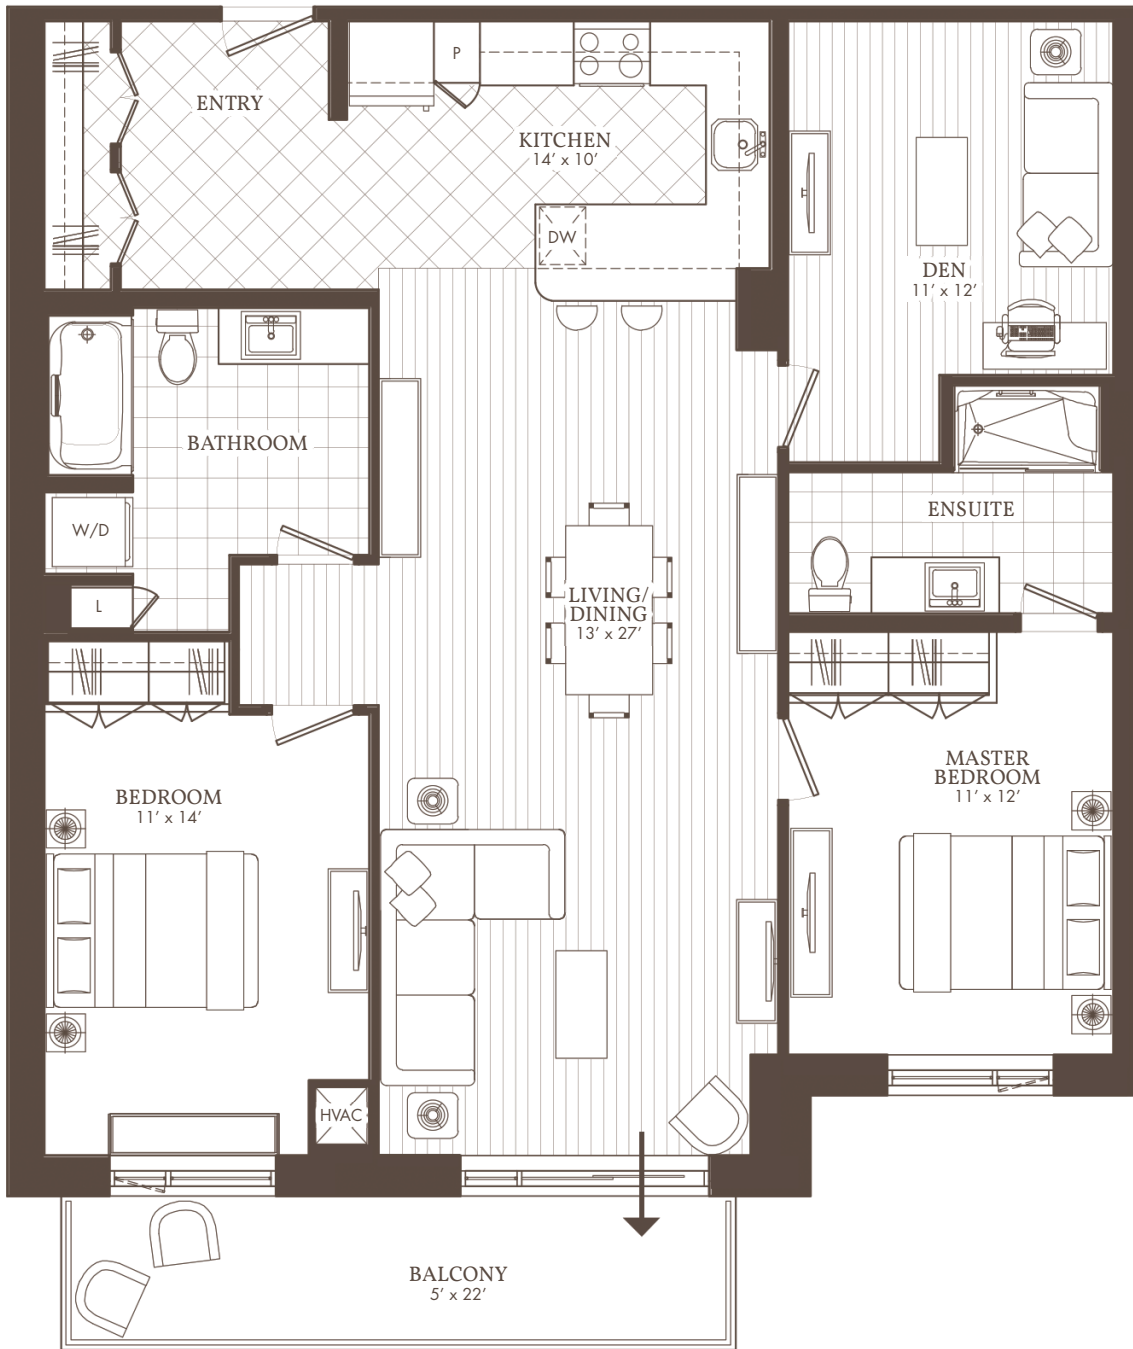

# William's Court

KANATA LAKES APARTMENTS

C

06 & 16  
Balcony

**2 BED + 2 BATH + DEN**

206, 306, 406, 506, 606, 706, 806, 906, PH06,  
216, 316, 416, 516, 616, 716, 816, 916, PH16

WilliamsCourt.com

1047 CANADIAN SHIELD