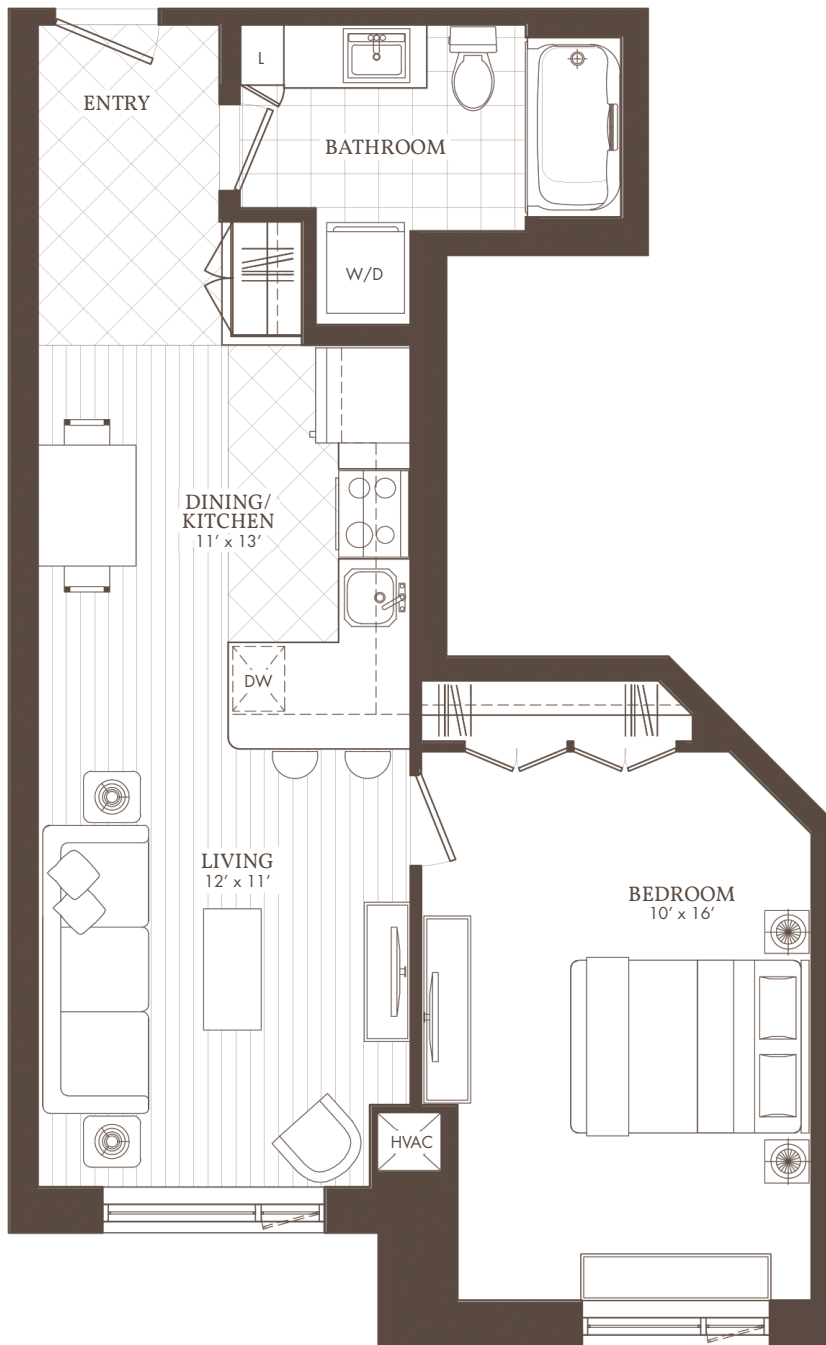

# William's Court

KANATA LAKES APARTMENTS

C

08 & 14

1047 CANADIAN SHIELD

1 BED

208, 308, 408, 508, 608, 708, 808, 908, PH08,  
214, 314, 414, 514, 614, 714, 814, 914, PH14

WilliamsCourt.com