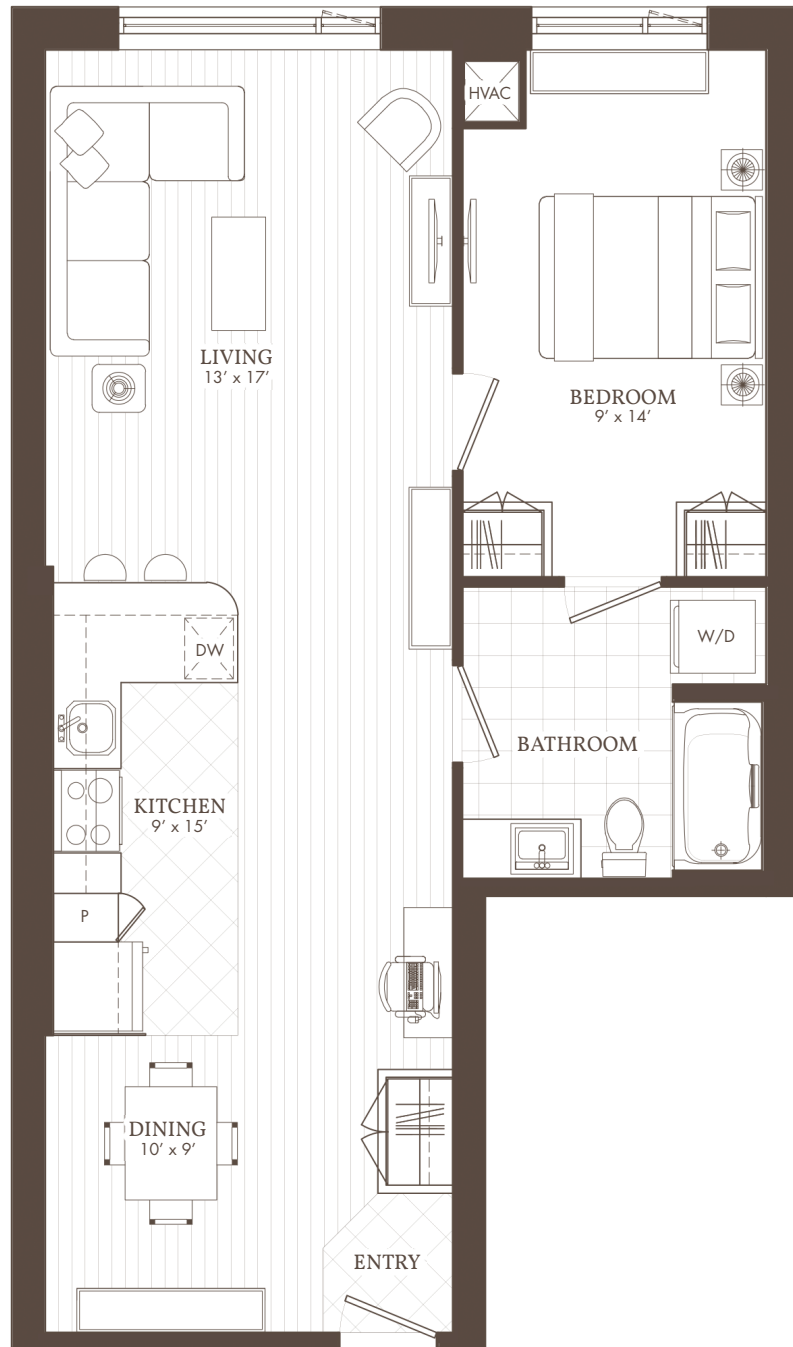

William's Court

KANATA LAKES APARTMENTS

C

09 & 11

1 BED

209, 309, 409, 509, 609, 709, 809, 909, PH09,
211, 311, 411, 511, 611, 711, 811, 911, PH11

WilliamsCourt.com

1047 CANADIAN SHIELD