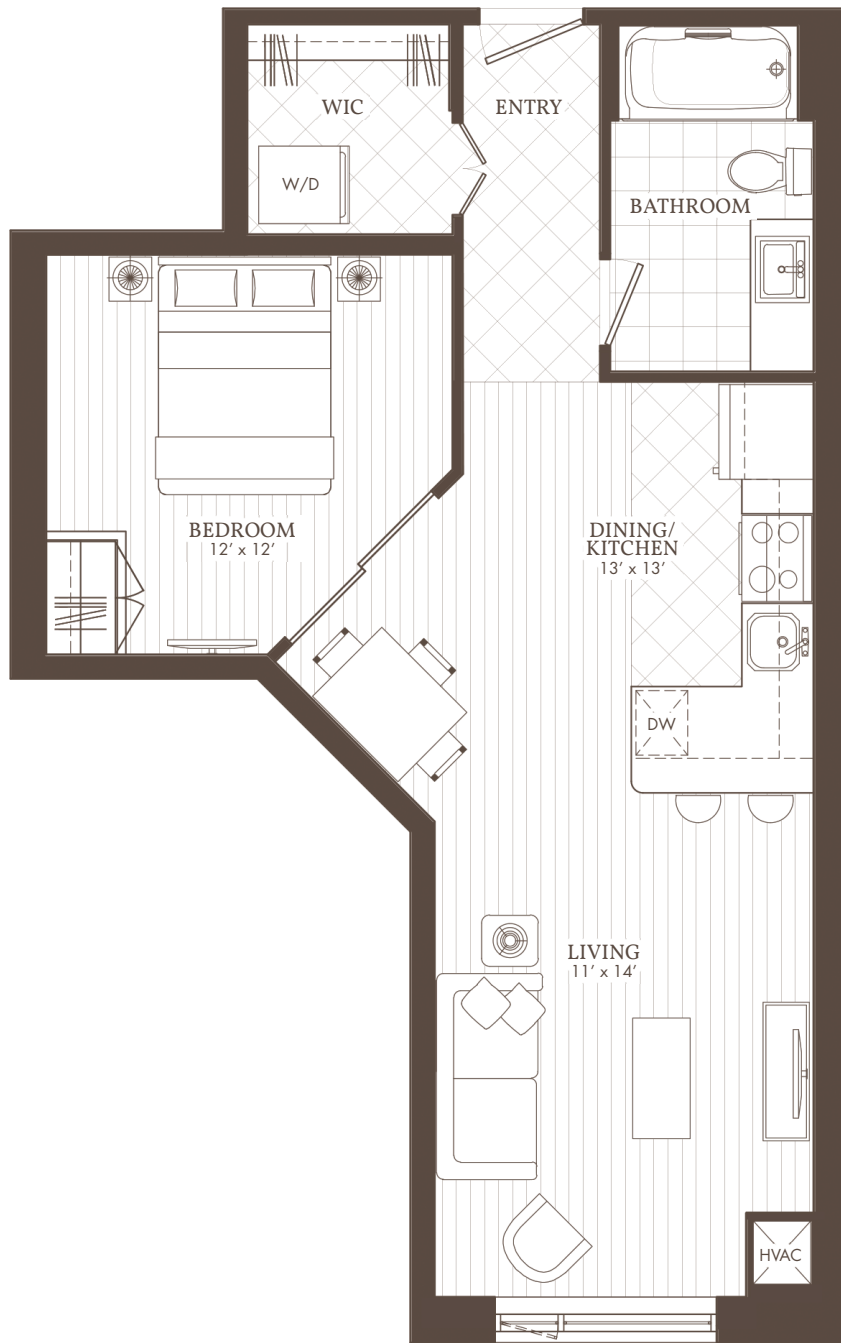

William's Court

KANATA LAKES APARTMENTS

C

10 & 12

JR 1 BED

210, 310, 410, 510, 610, 710, 810, 910, PH10,
212, 312, 412, 512, 612, 712, 812, 912, PH12

WilliamsCourt.com

1047 CANADIAN SHIELD