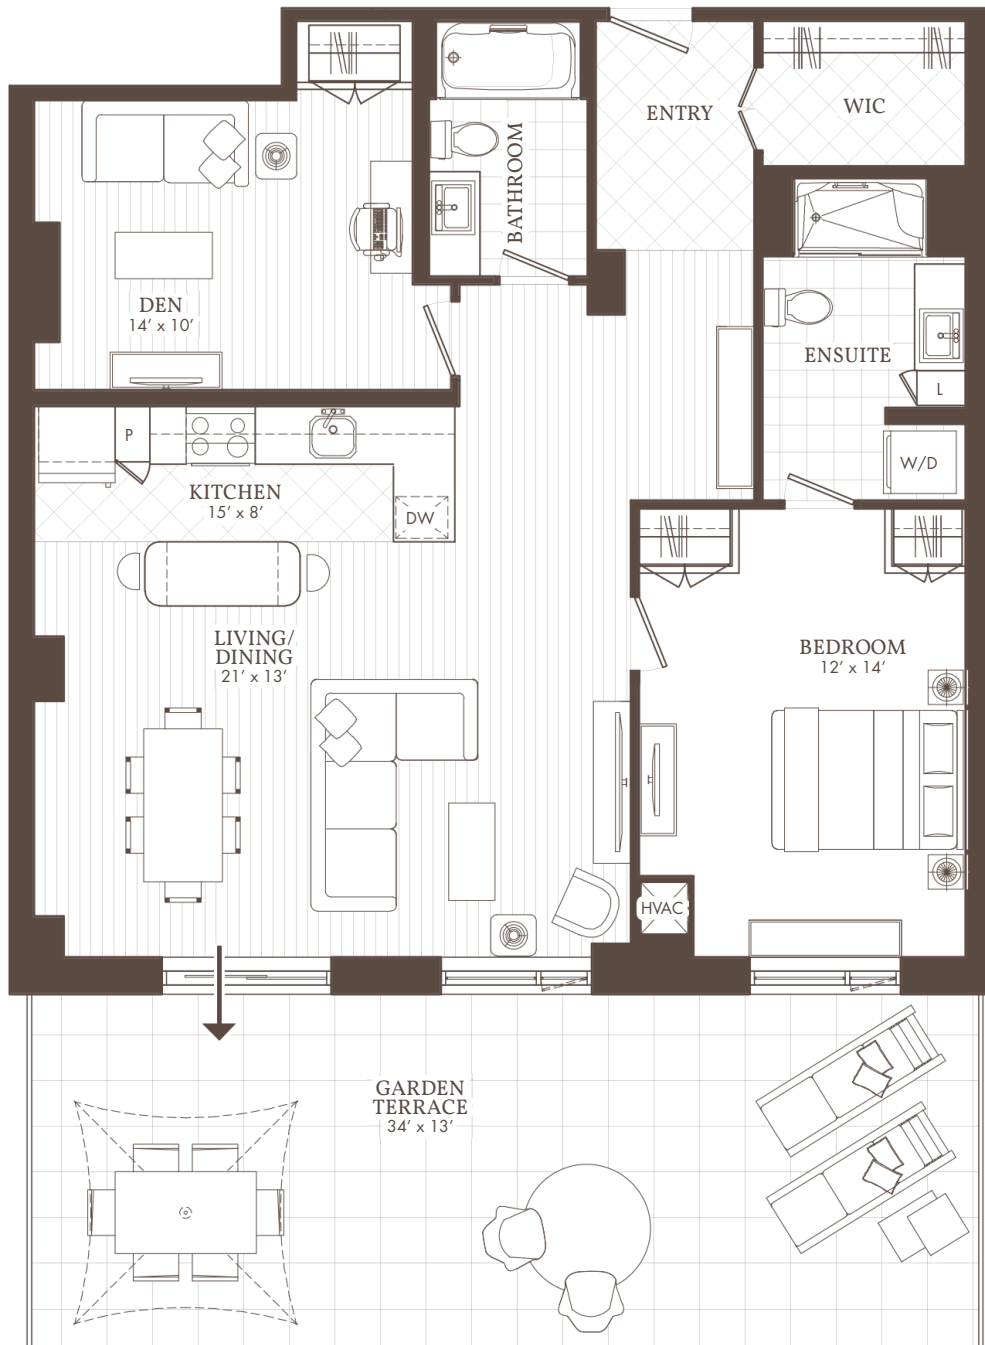

# William's Court

KANATA LAKES APARTMENTS

C

102  
Garden Terrace

1 BED + 2 BATH + LX DEN

102

WilliamsCourt.com

1047 CANADIAN SHIELD