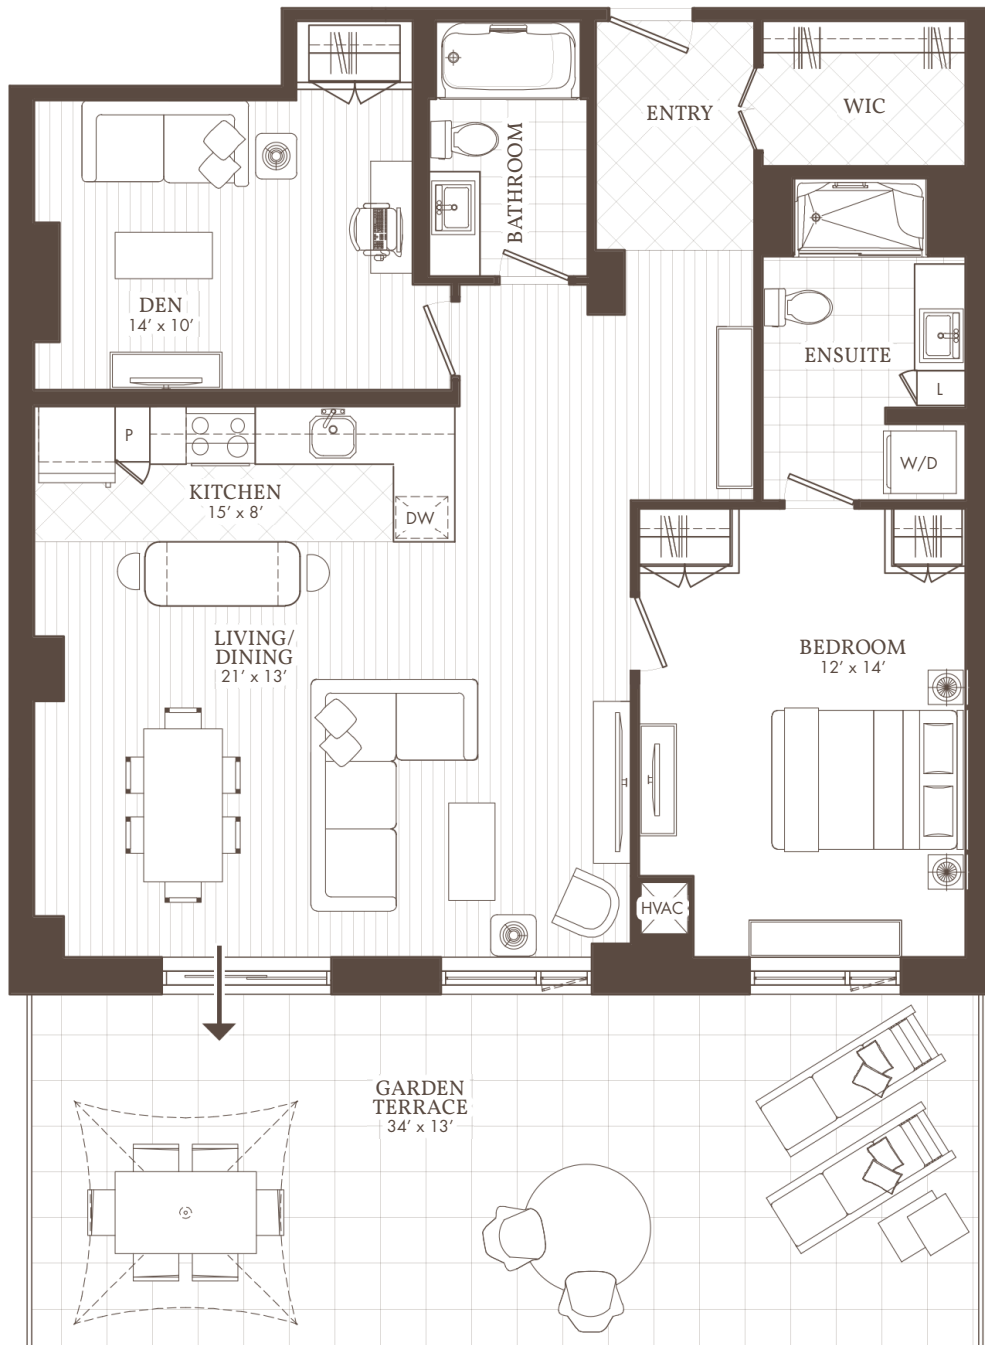

William's Court

KANATA LAKES APARTMENTS

C

102
Garden Terrace

1 BED + 2 BATH + LX DEN

102

WilliamsCourt.com

1047 CANADIAN SHIELD