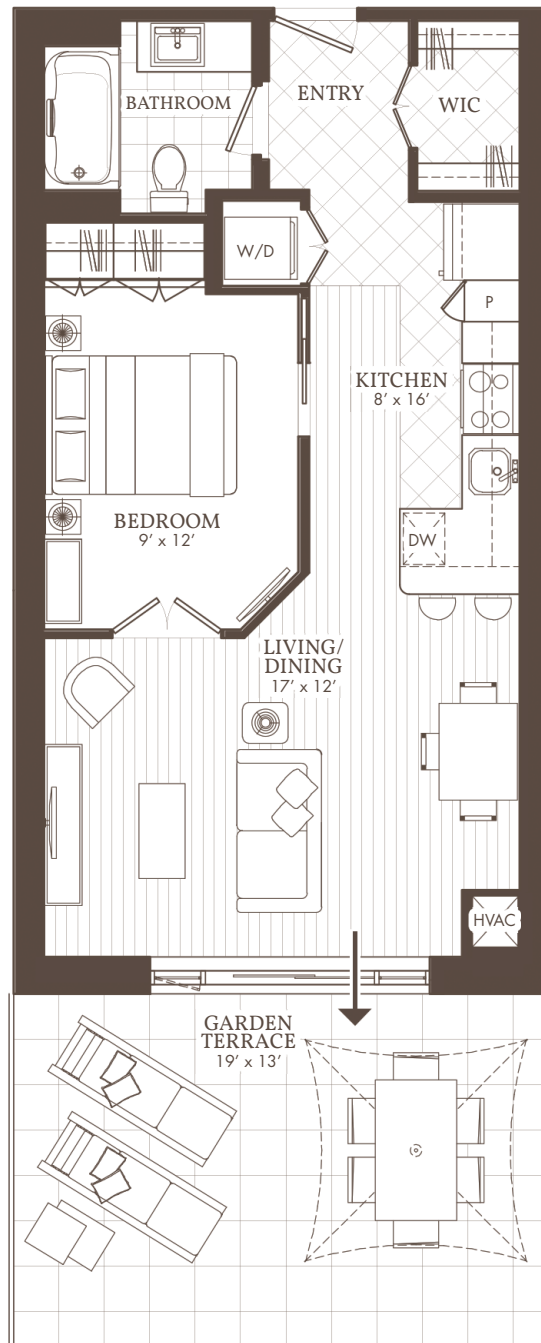

# William's Court

KANATA LAKES APARTMENTS

104  
Garden Terrace

1 BED

104

WilliamsCourt.com

1047 CANADIAN SHIELD