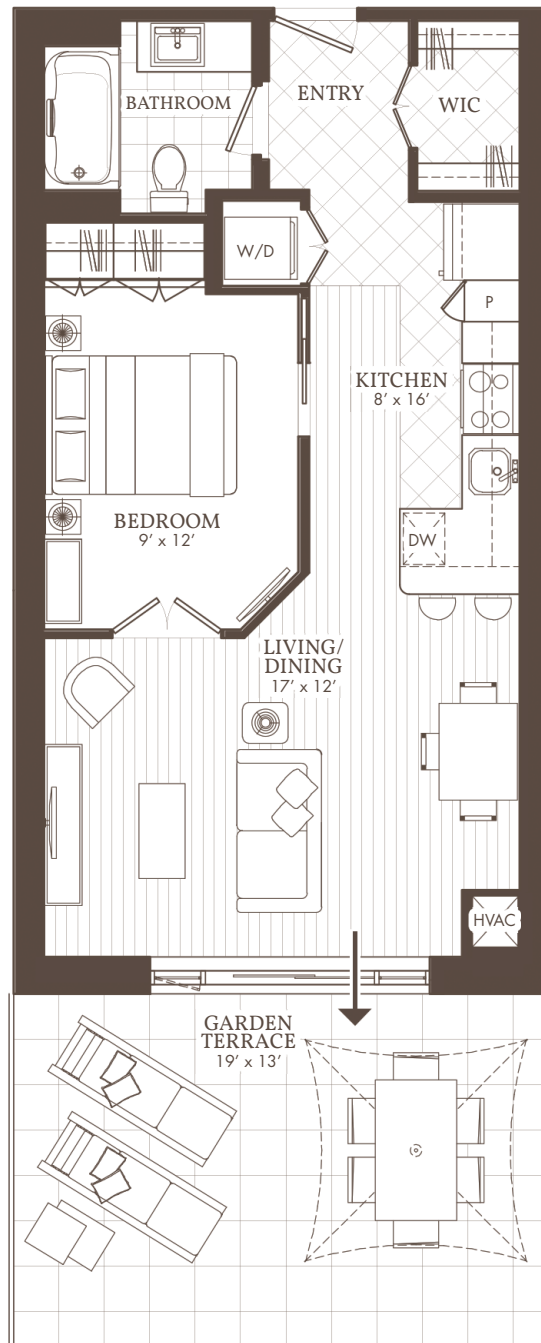

William's Court

KANATA LAKES APARTMENTS

104
Garden Terrace

1 BED

104

WilliamsCourt.com

1047 CANADIAN SHIELD