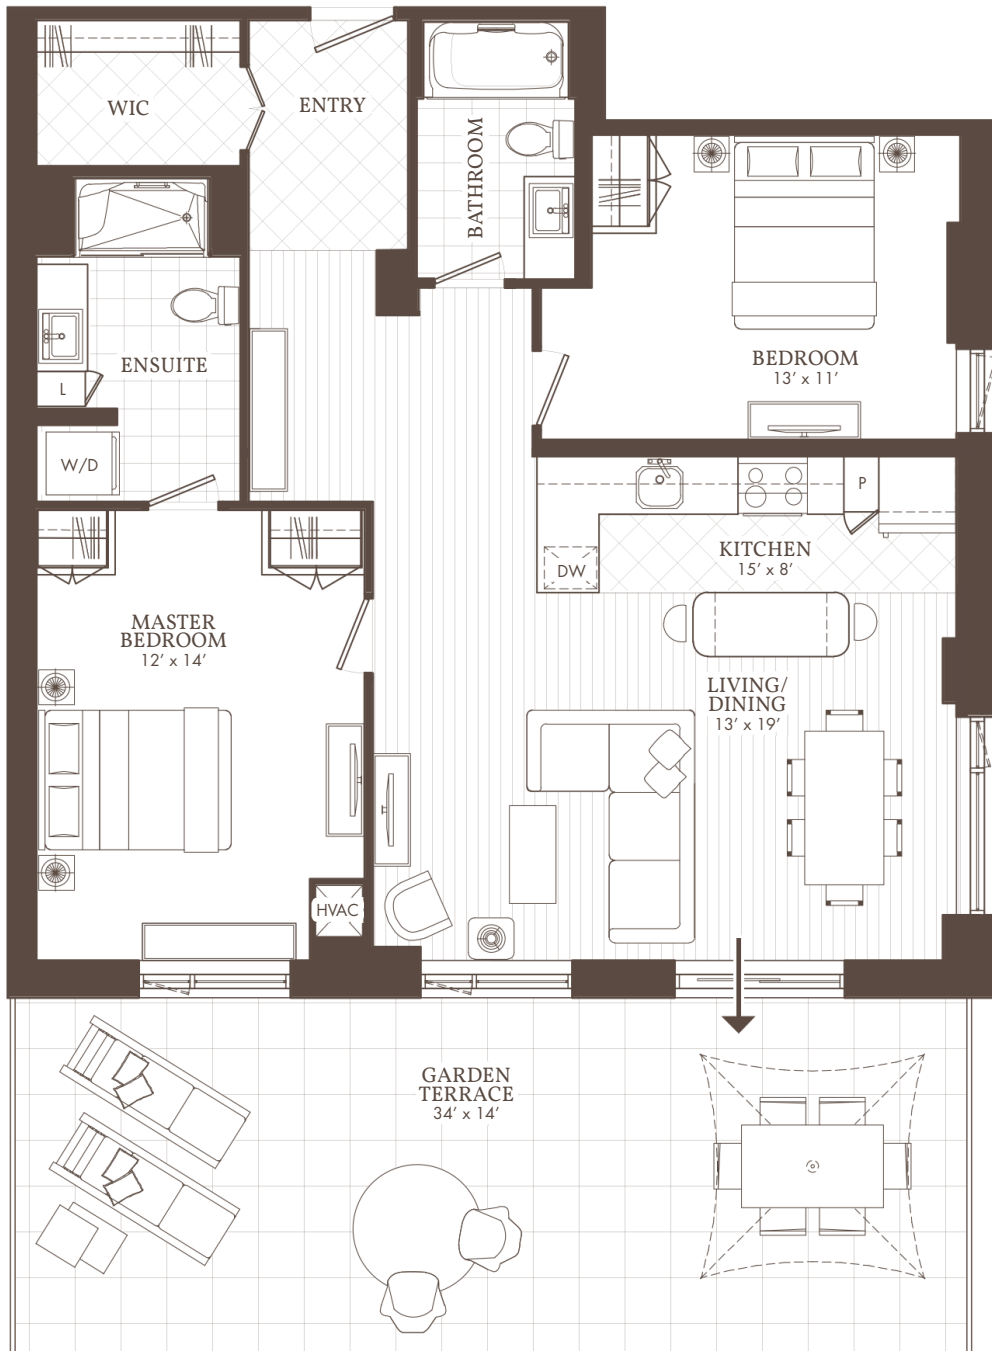

William's Court

KANATA LAKES APARTMENTS

C

118
Garden Terrace

2 BED + 2 BATH

118

WilliamsCourt.com

1047 CANADIAN SHIELD