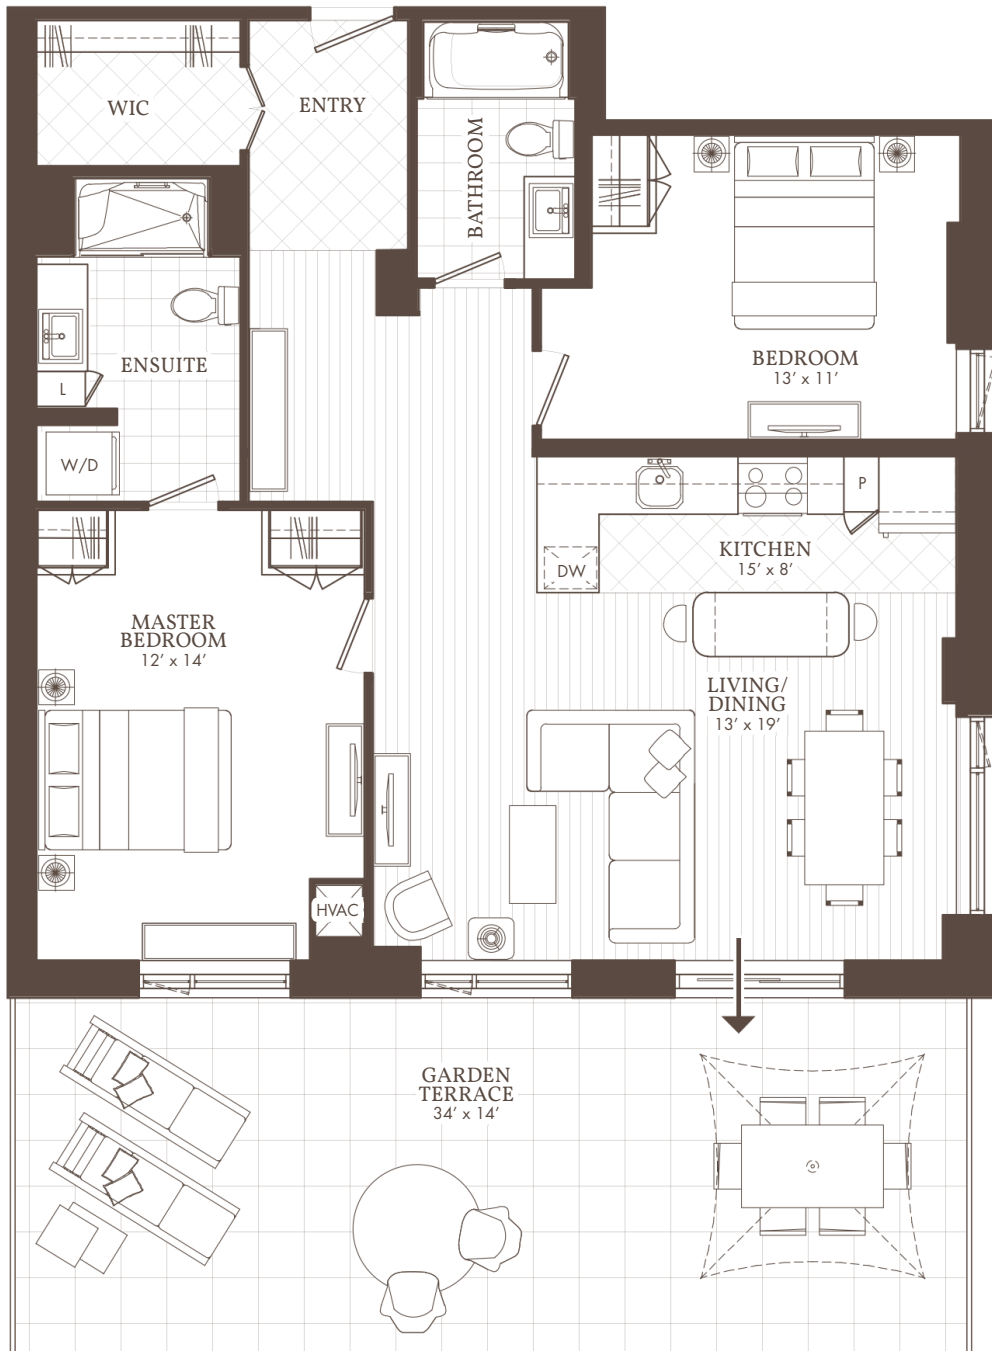

# William's Court

KANATA LAKES APARTMENTS

C

118  
Garden Terrace

2 BED + 2 BATH

118

WilliamsCourt.com

1047 CANADIAN SHIELD