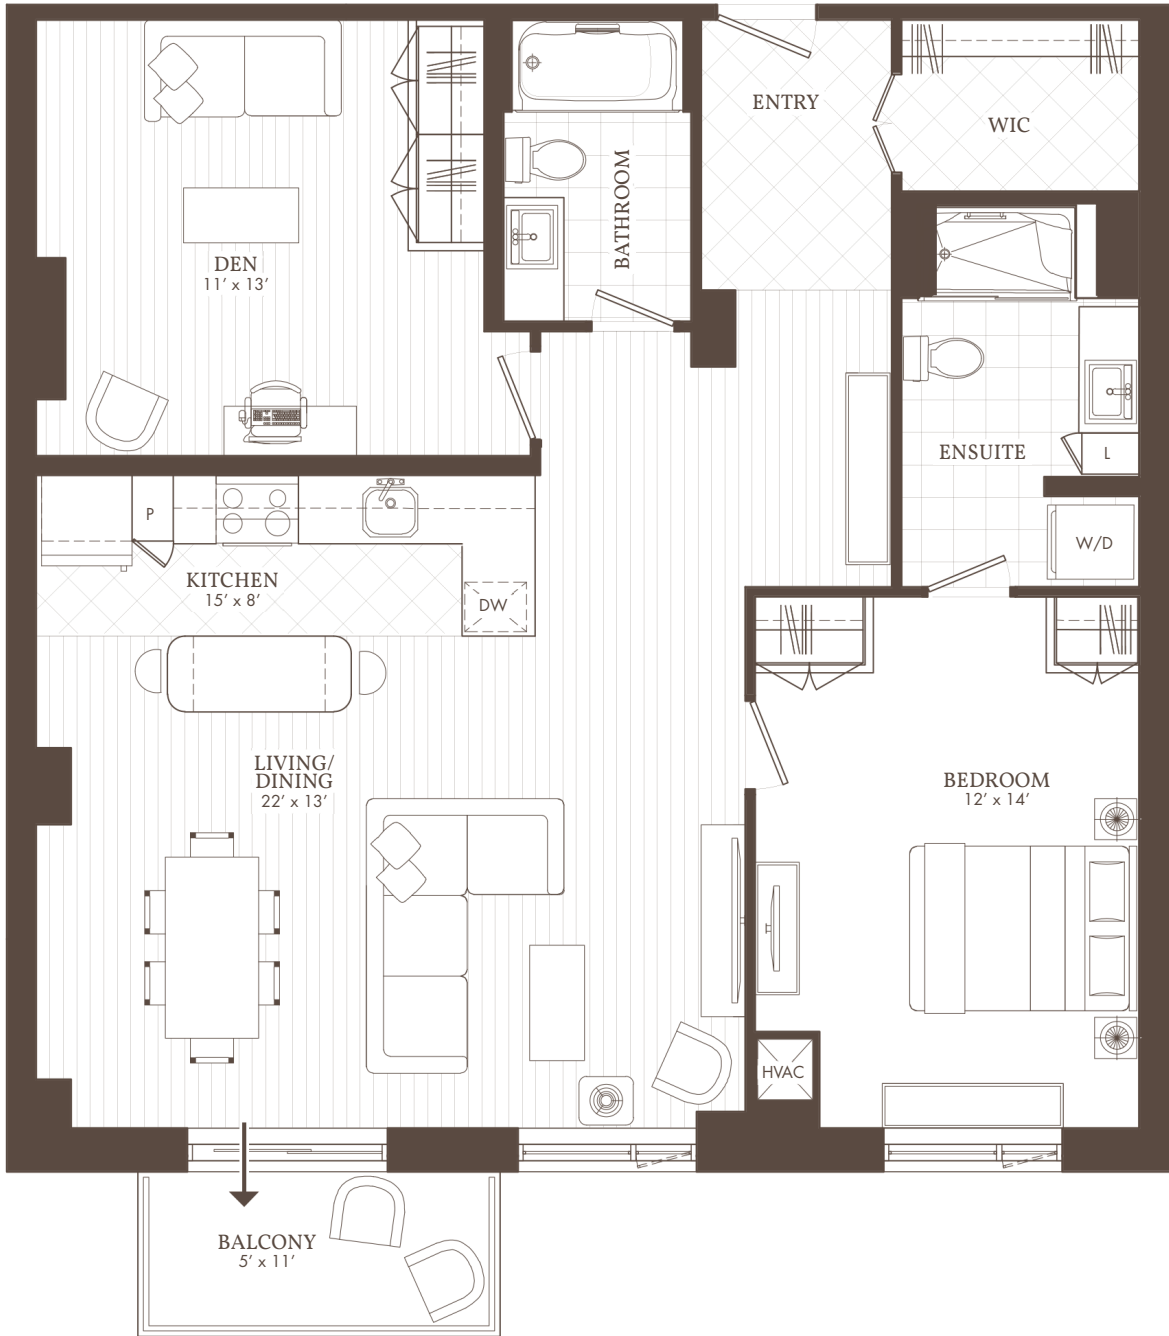

# William's Court

KANATA LAKES APARTMENTS

C

202  
Balcony

1 BED + 2 BATH + LX DEN

202

WilliamsCourt.com

1047 CANADIAN SHIELD