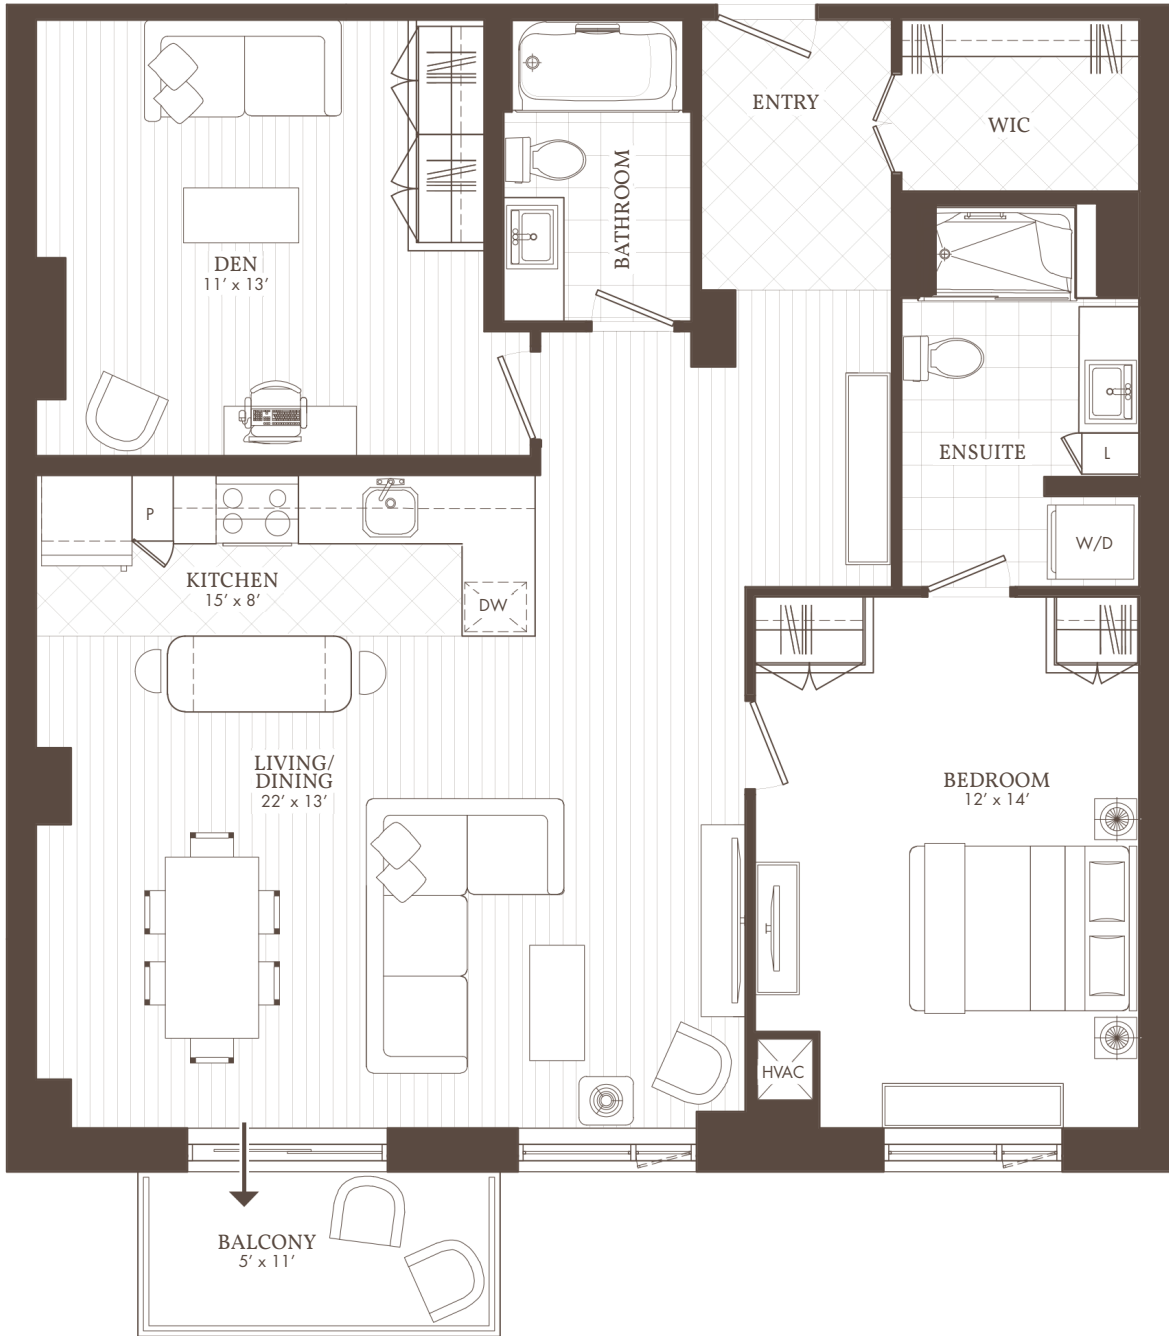

William's Court

KANATA LAKES APARTMENTS

C

202
Balcony

1 BED + 2 BATH + LX DEN

202

WilliamsCourt.com

1047 CANADIAN SHIELD