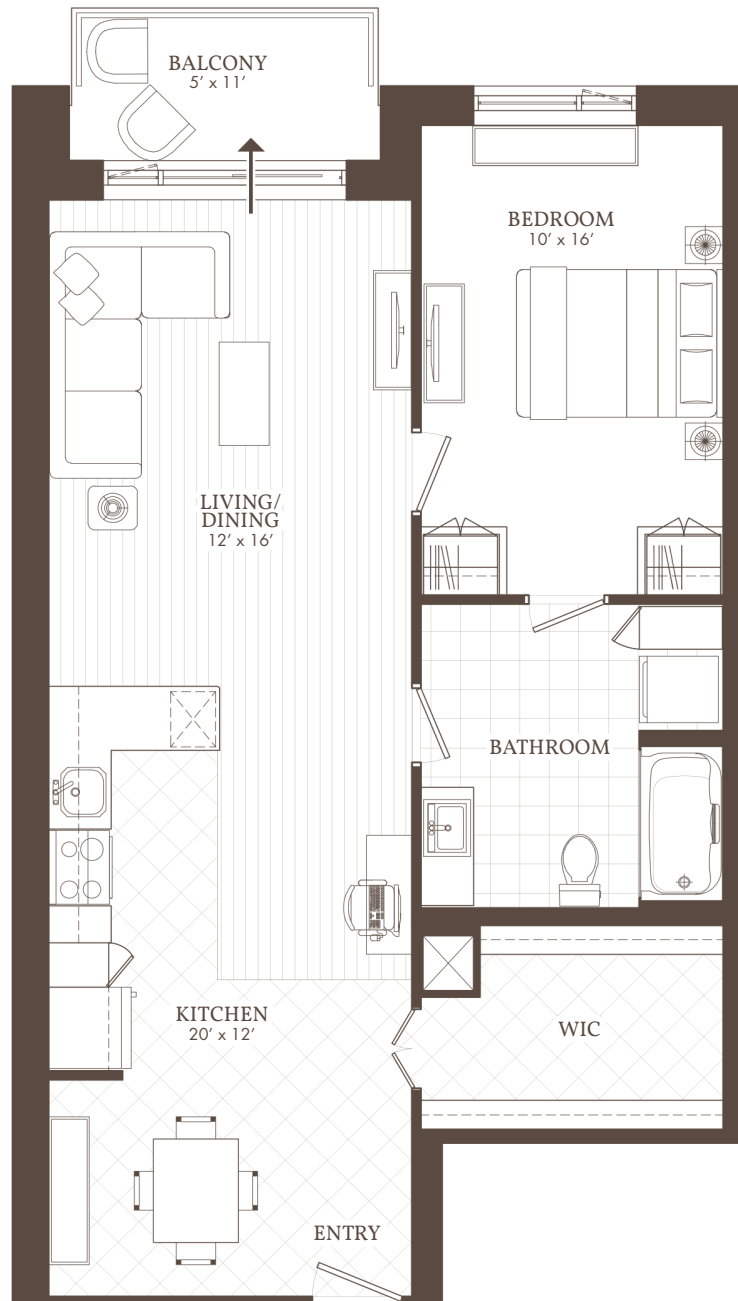

# William's Court

KANATA LAKES APARTMENTS

C

PH07 & PH15  
Penthouse Balcony

1 BED

PH07, PH15

WilliamsCourt.com

1047 CANADIAN SHIELD