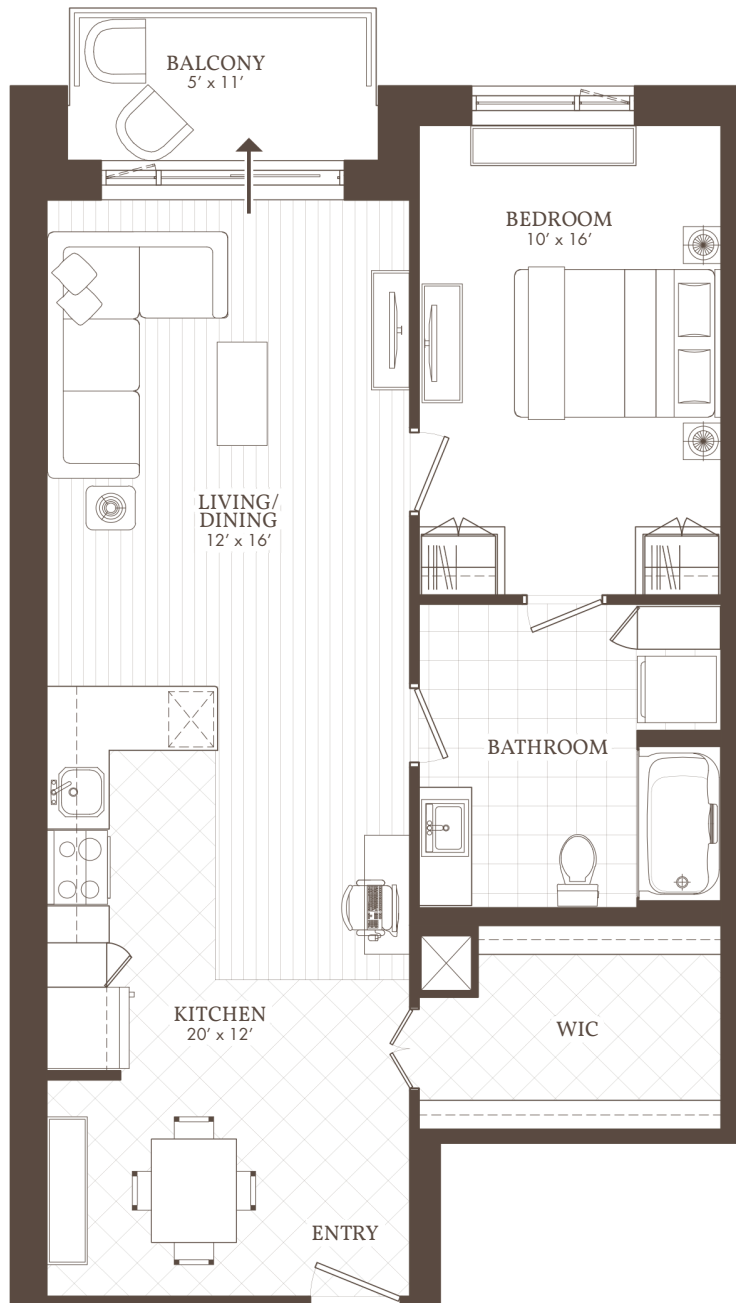

# William's Court

KANATA LAKES APARTMENTS

C

PH07 & PH15  
Penthouse Balcony

1 BED

PH07, PH15

WilliamsCourt.com

1047 CANADIAN SHIELD