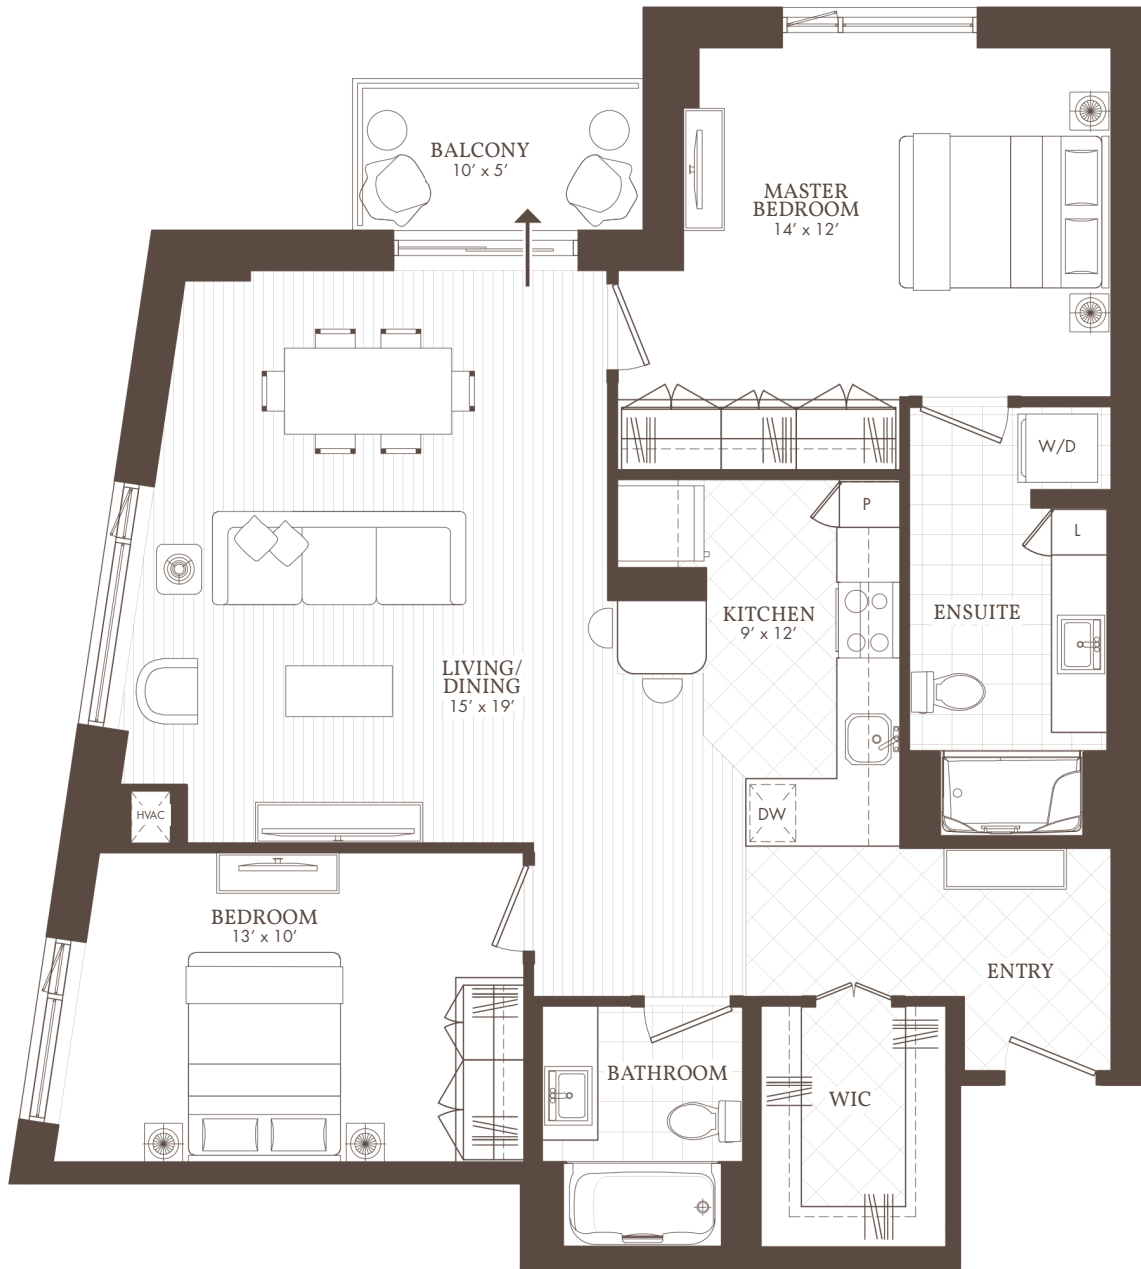

William's Court

KANATA LAKES APARTMENTS

D

02
Balcony

2 BED + 2 BATH

602, 702, 802, 902, 1002, 1102

WilliamsCourt.com

1203 MARITIME WAY