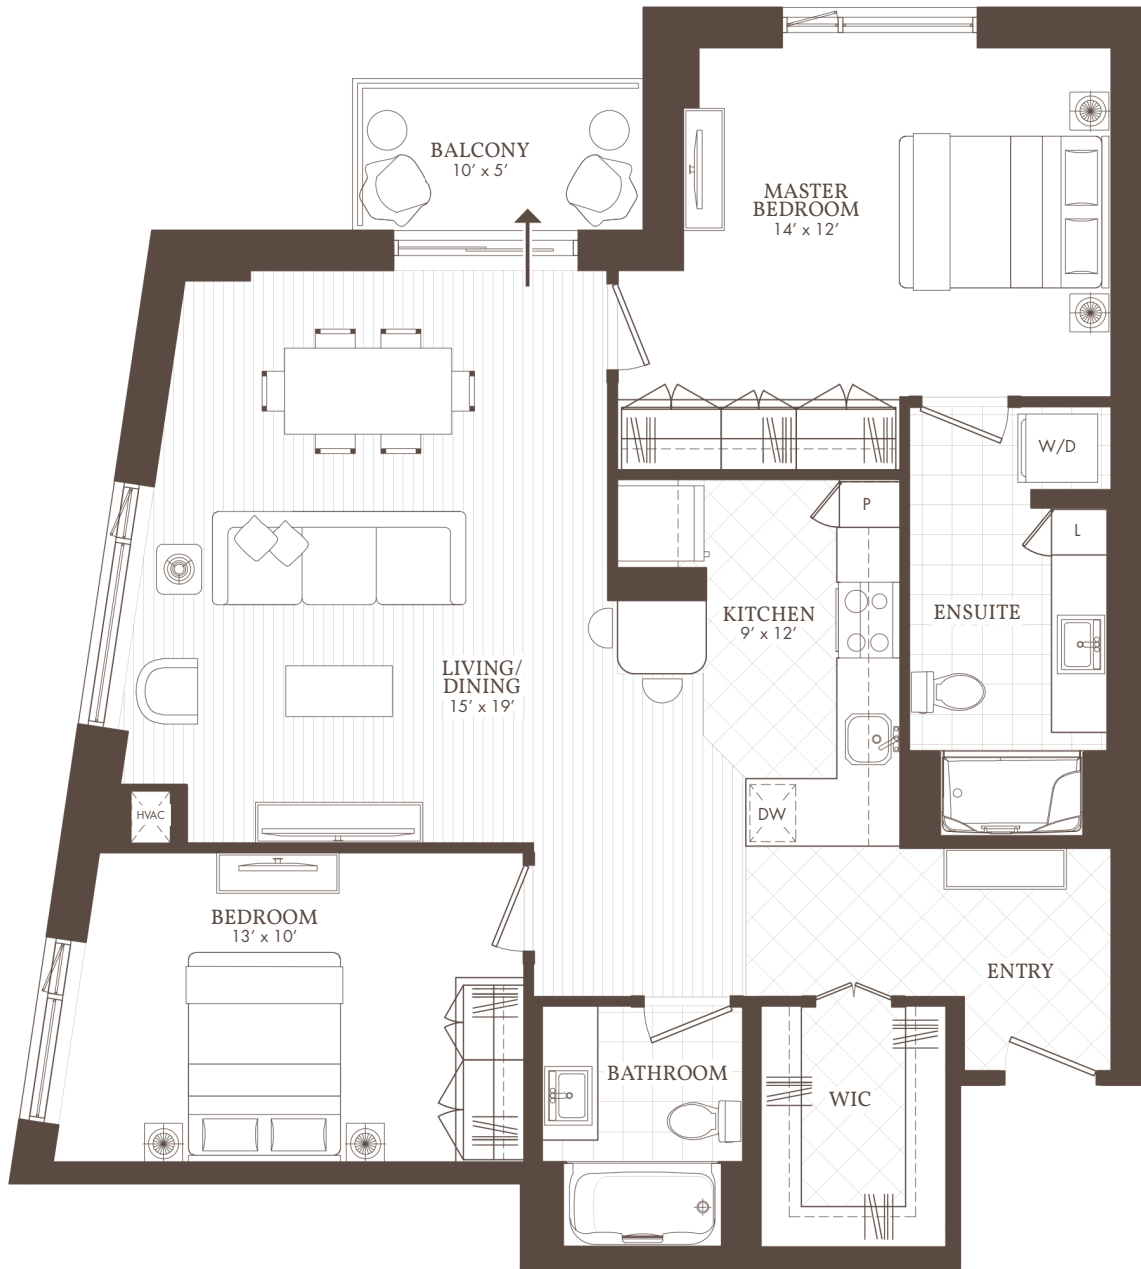

# William's Court

KANATA LAKES APARTMENTS

**D**

02  
Balcony

**2 BED + 2 BATH**

602, 702, 802, 902, 1002, 1102

WilliamsCourt.com

1203 MARITIME WAY