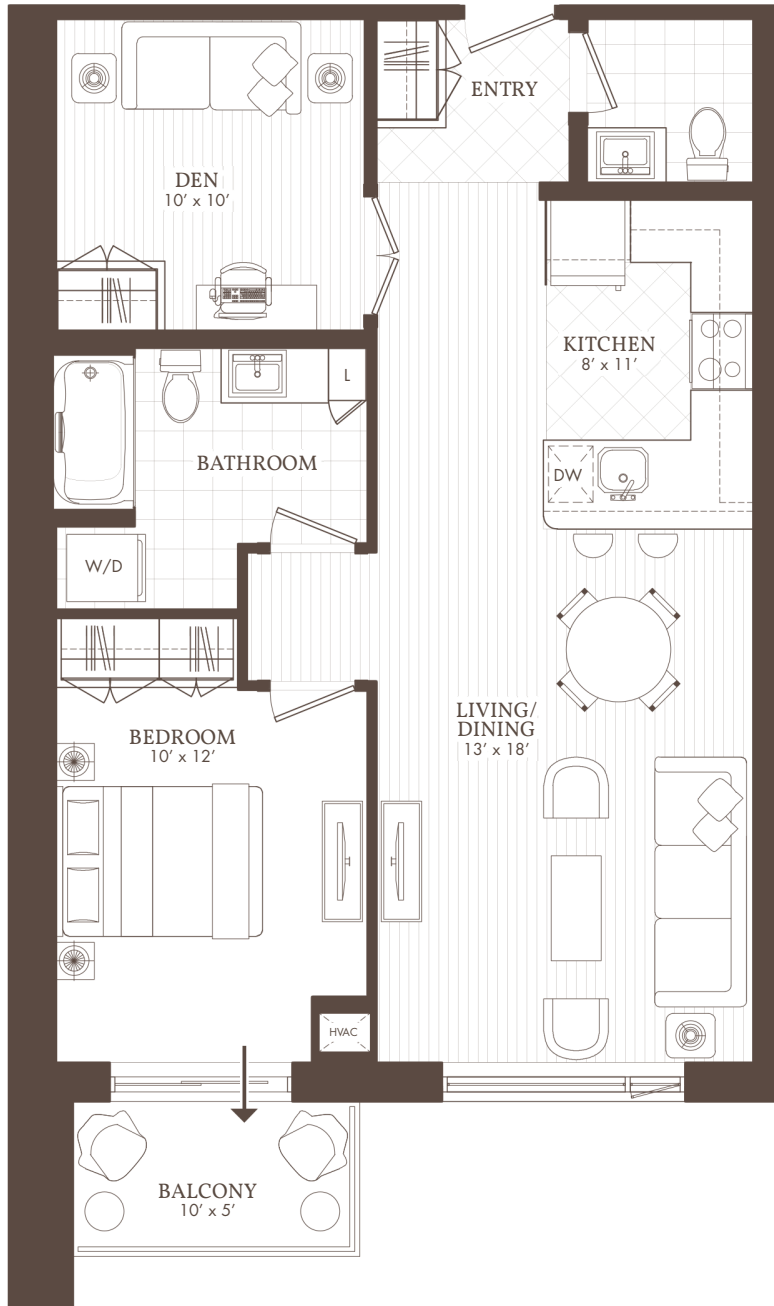

William's Court

KANATA LAKES APARTMENTS

D

03
Balcony

1 BED + 1½ BATH + LX DEN

203, 303, 403, 503, 603, 703, 803, 903, 1003, 1103, PH03

WilliamsCourt.com

1203 MARITIME WAY