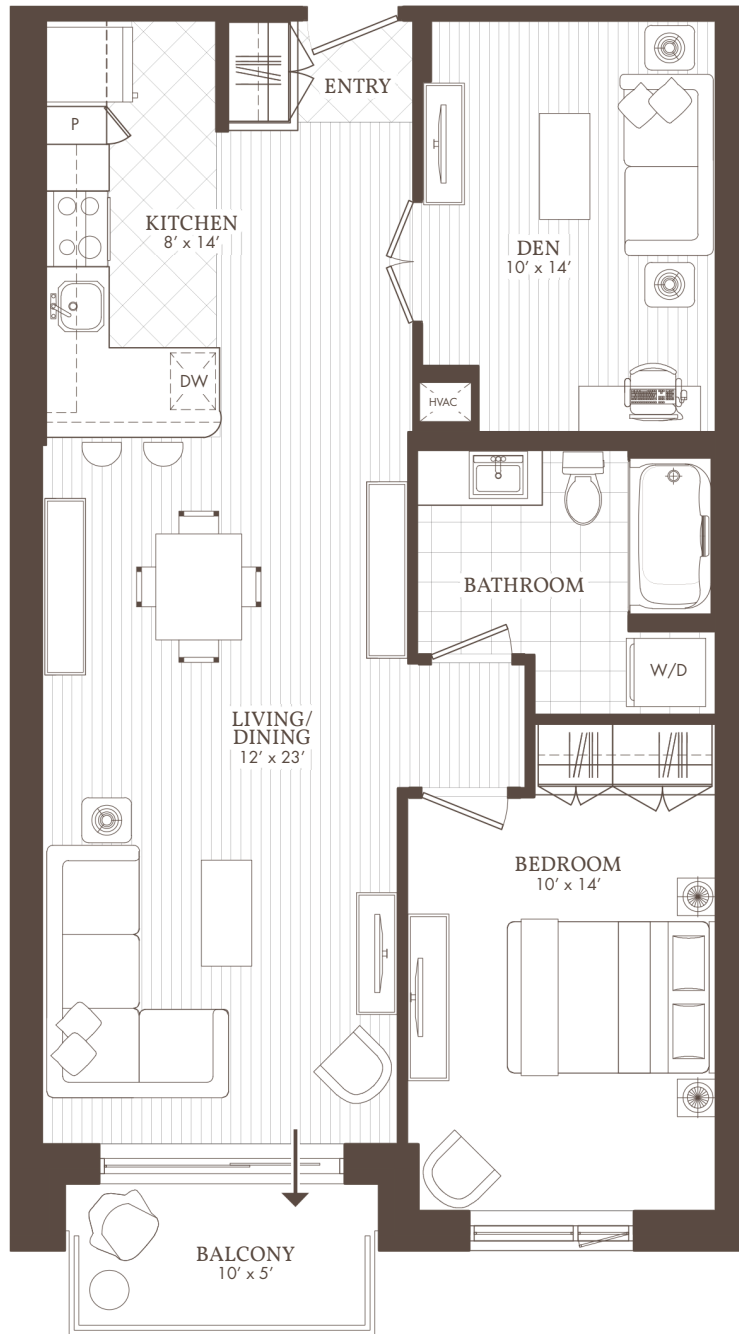

# William's Court

KANATA LAKES APARTMENTS

**D**

07 & 15  
Balcony

**1 BED + DEN**

207, 307, 407, 507, 607, 707, 807, 907, 1007, 1107  
215, 315, 415, 515, 615, 715, 815, 915, 1015, 1115

WilliamsCourt.com

1203 MARITIME WAY