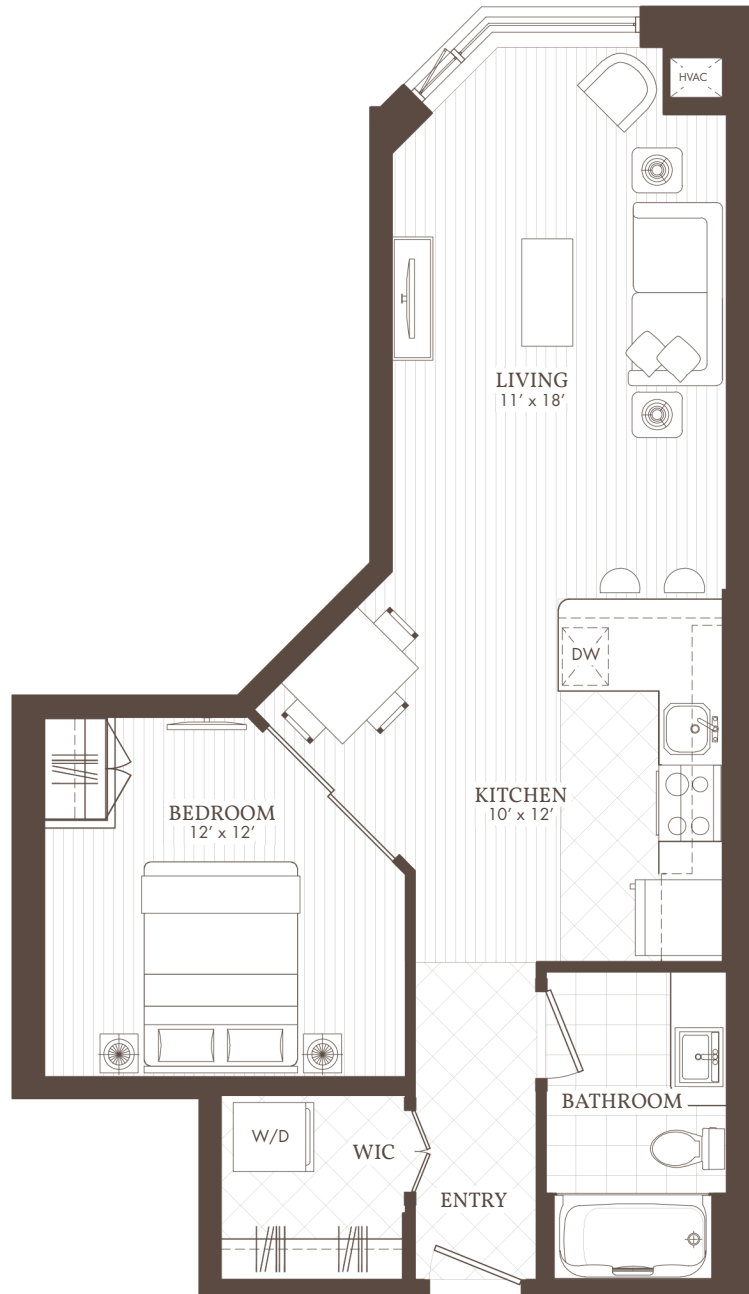

William's Court

KANATA LAKES APARTMENTS

D

10 & 12

JR 1 BED

310, 410, 510, 610, 710, 810, 910, 1010, 1110, PH10
312, 412, 512, 612, 712, 812, 912, 1012, 1112, PH12

WilliamsCourt.com

1203 MARITIME WAY