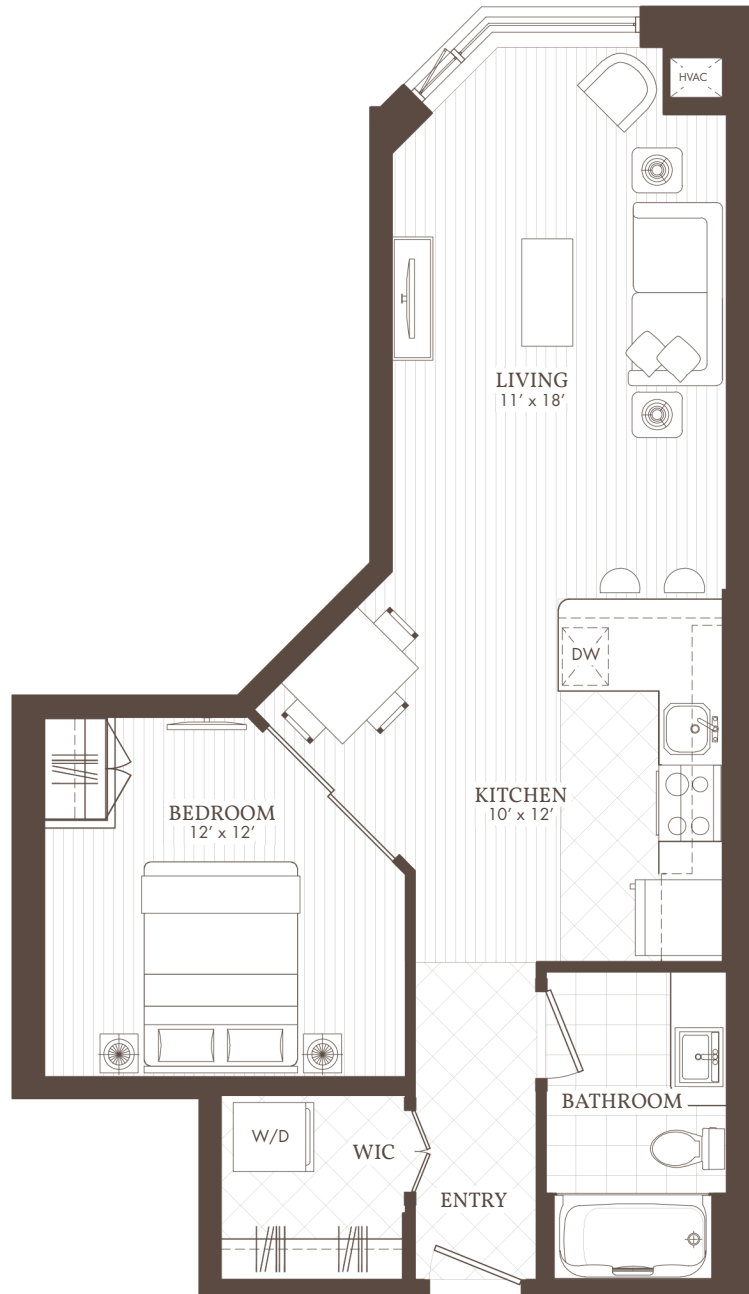

William's Court
KANATA LAKES APARTMENTS

D

10 & 12

JR 1 BED

310, 410, 510, 610, 710, 810, 910, 1010, 1110, PH10
312, 412, 512, 612, 712, 812, 912, 1012, 1112, PH12

WilliamsCourt.com

1203 MARITIME WAY