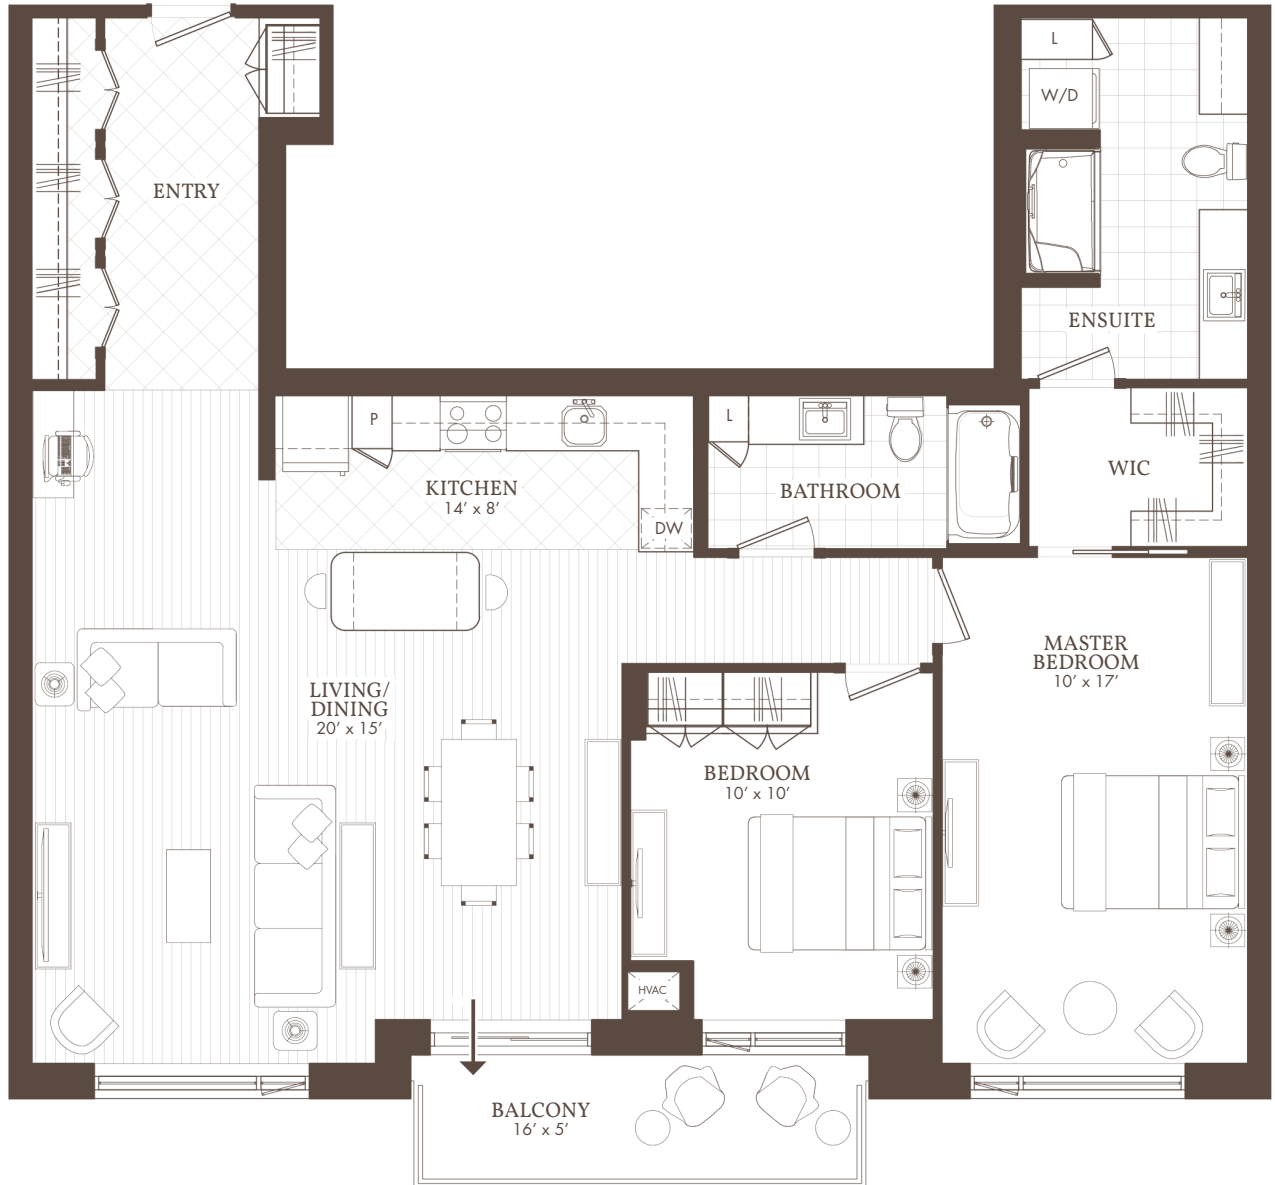

# William's Court

KANATA LAKES APARTMENTS

**D**

09  
Balcony

**2 BED + 2 BATH**

1009, 1109, PH09

WilliamsCourt.com

1203 MARITIME WAY