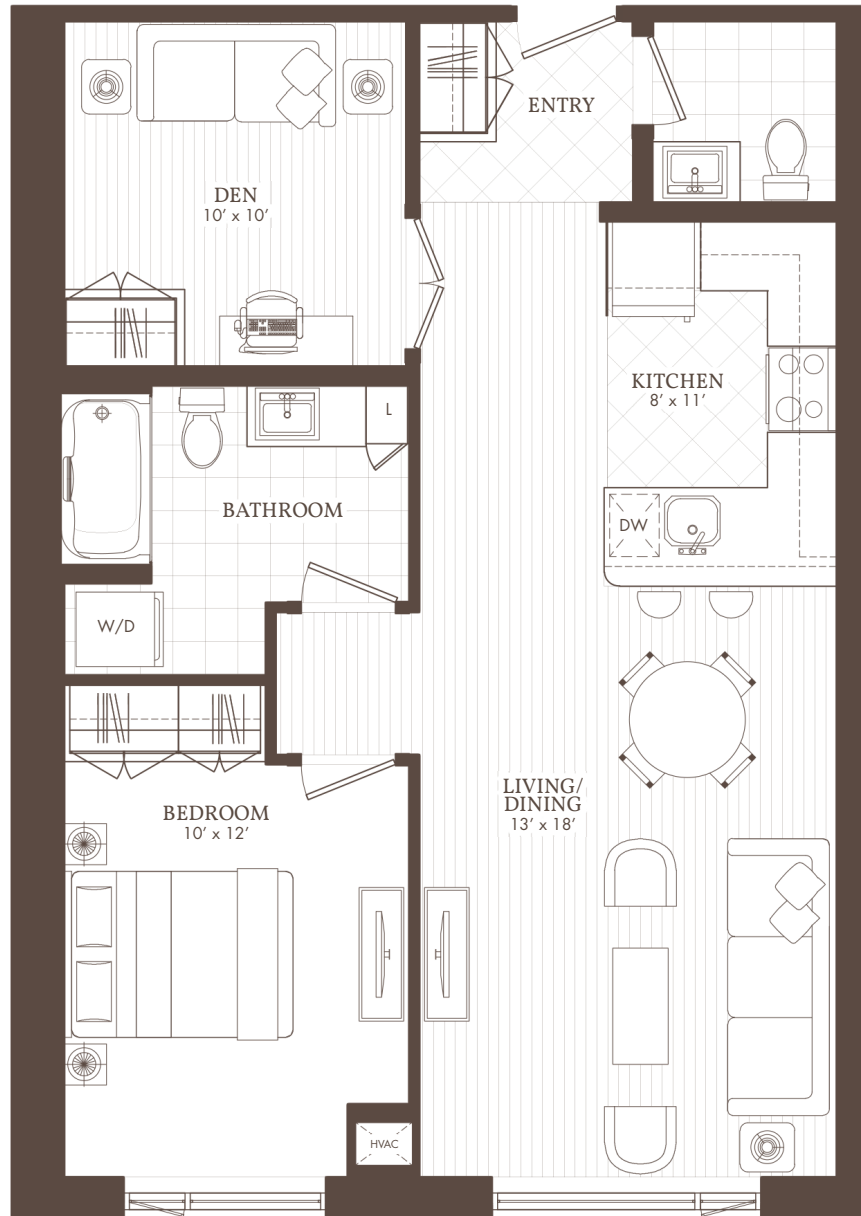

William's Court

KANATA LAKES APARTMENTS

D

103

1 BED + 1½ BATH + LX DEN

103

WilliamsCourt.com

1203 MARITIME WAY