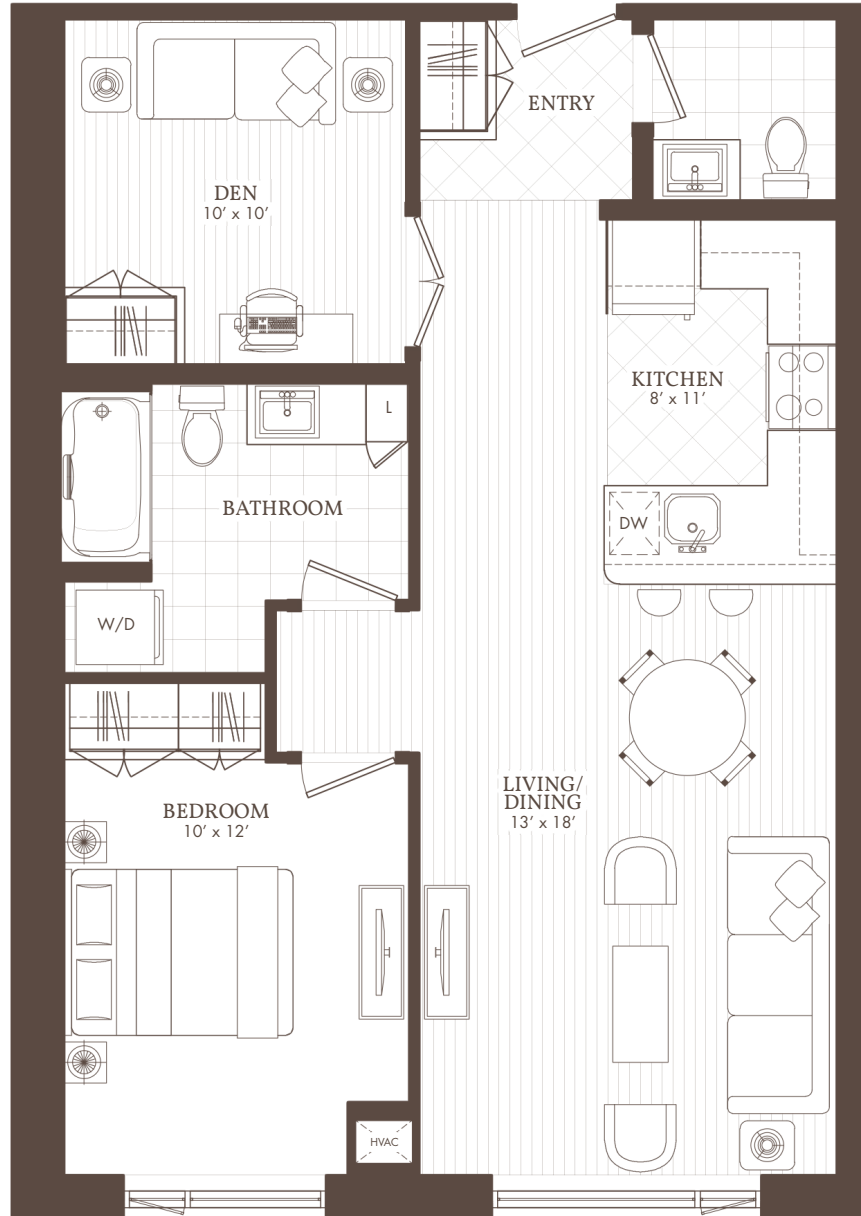

William's Court

KANATA LAKES APARTMENTS

D

103

1 BED + 1½ BATH + LX DEN

103

WilliamsCourt.com

1203 MARITIME WAY