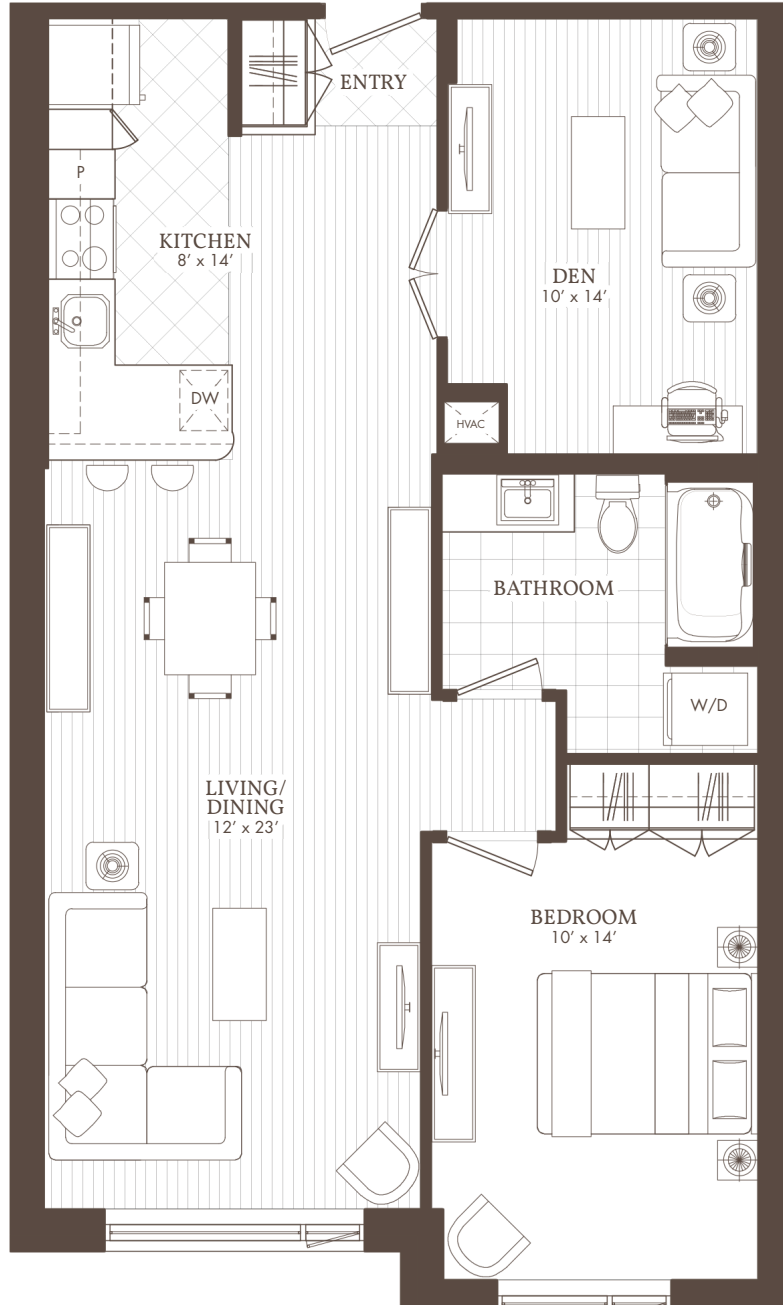

# William's Court

KANATA LAKES APARTMENTS

D

107 & 115

1 BED + DEN

107, 115

WilliamsCourt.com

1203 MARITIME WAY