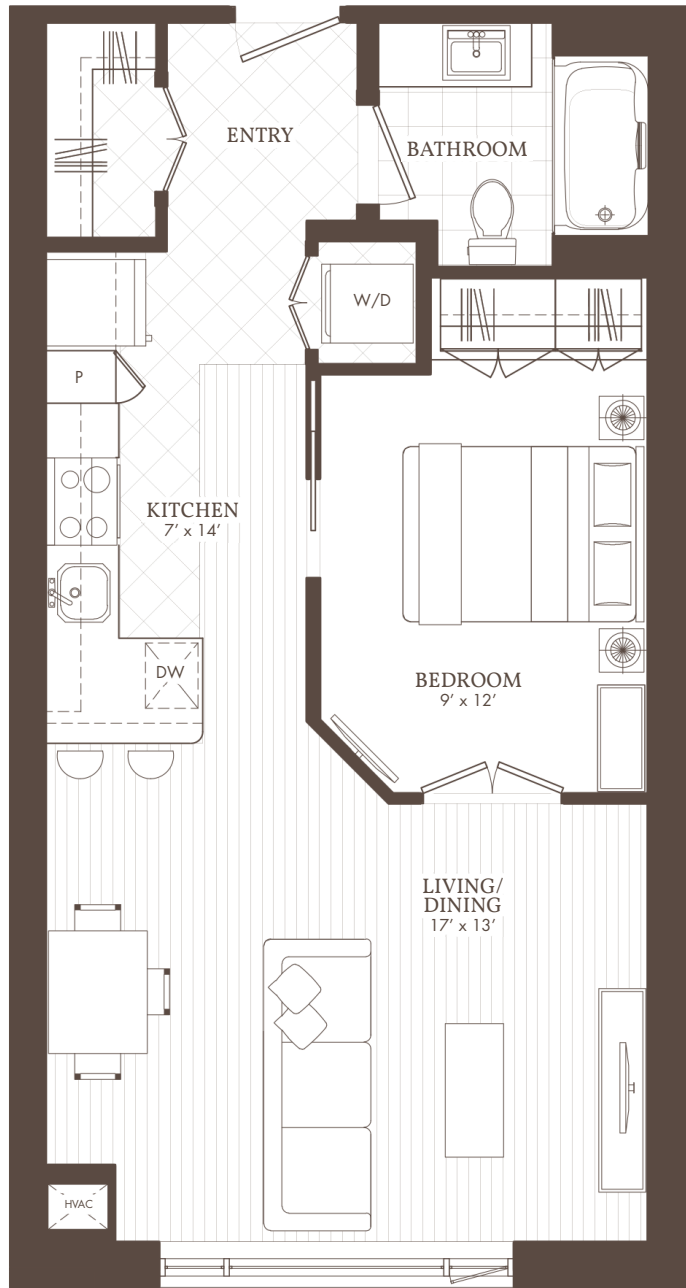

# William's Court

KANATA LAKES APARTMENTS

D

18 & 19

1 BED

318, 418, 518, 618, 718, 818, 918, 1018, 1118  
119, 219, 319, 419, 519, 619, 719, 819, 919, 1019, 1119

WilliamsCourt.com

1203 MARITIME WAY