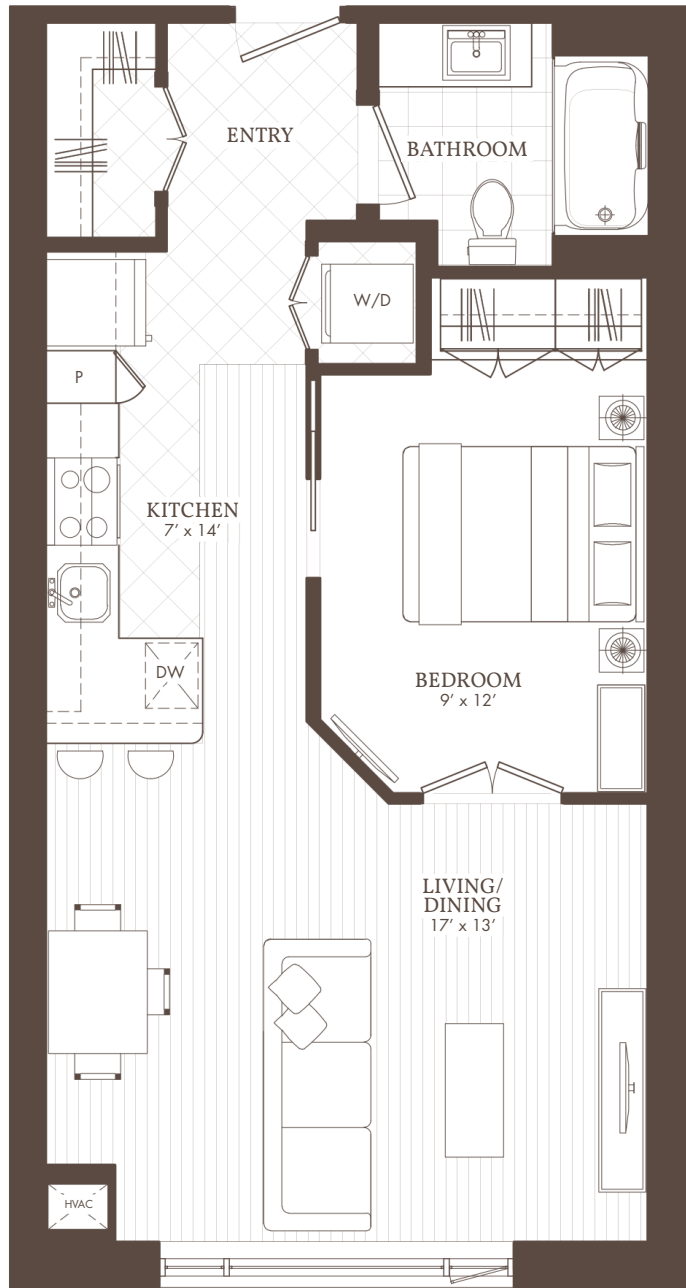

William's Court

KANATA LAKES APARTMENTS

D

18 & 19

1 BED

318, 418, 518, 618, 718, 818, 918, 1018, 1118
119, 219, 319, 419, 519, 619, 719, 819, 919, 1019, 1119

WilliamsCourt.com

1203 MARITIME WAY