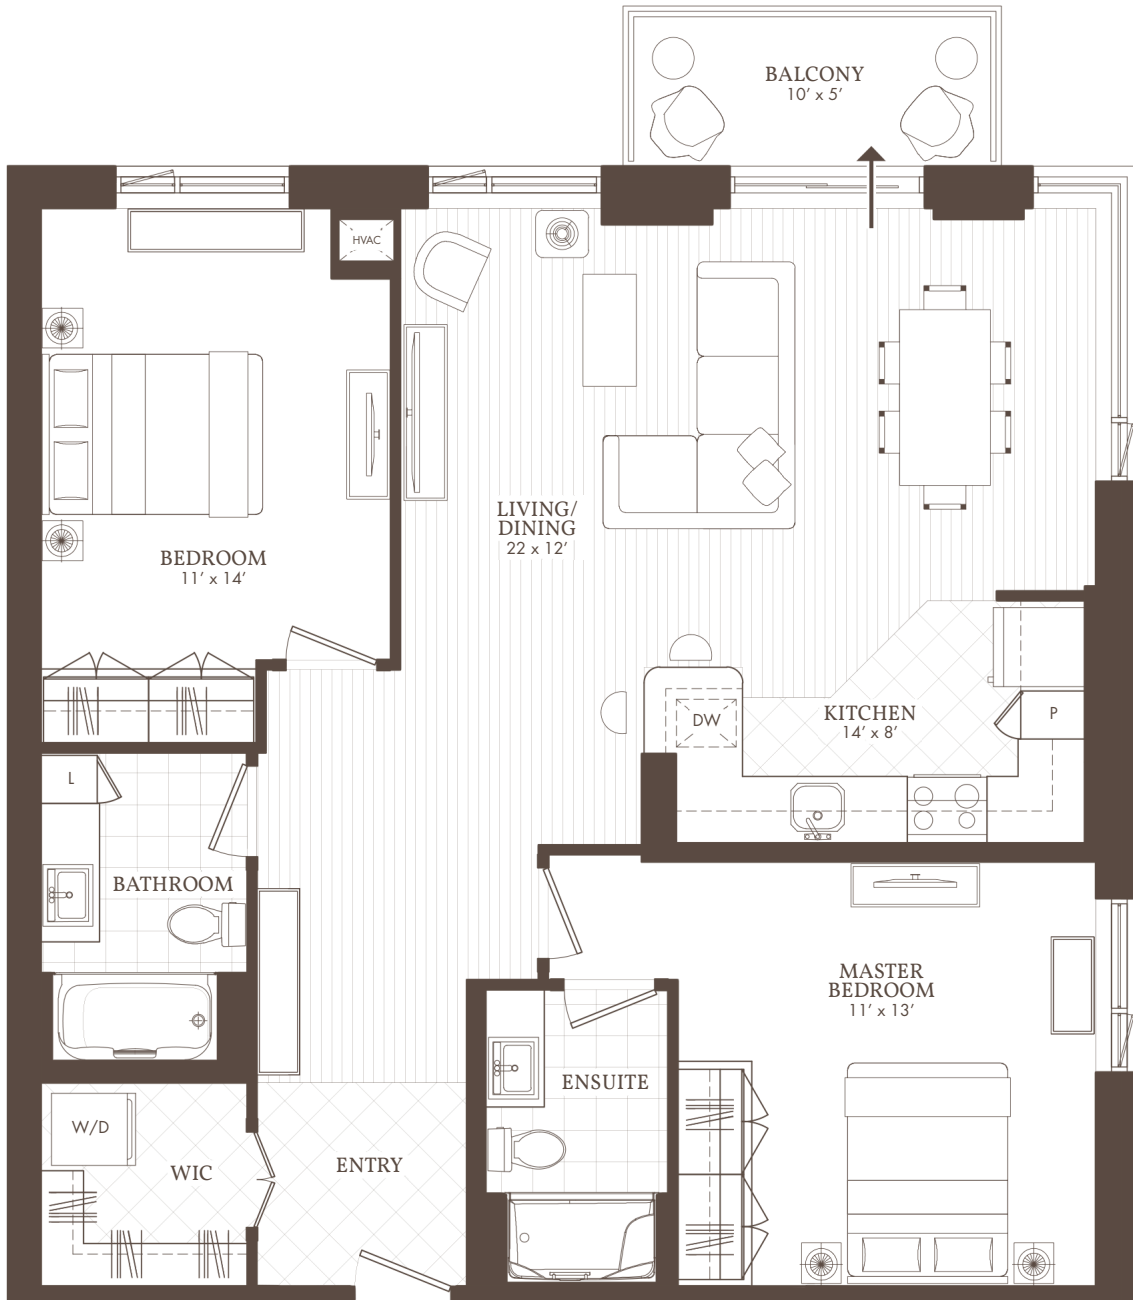

William's Court

KANATA LAKES APARTMENTS

D

20
Balcony

2 BED + 2 BATH

320, 420, 520, 620, 720, 820, 920, 1020, 1120

WilliamsCourt.com

1203 MARITIME WAY