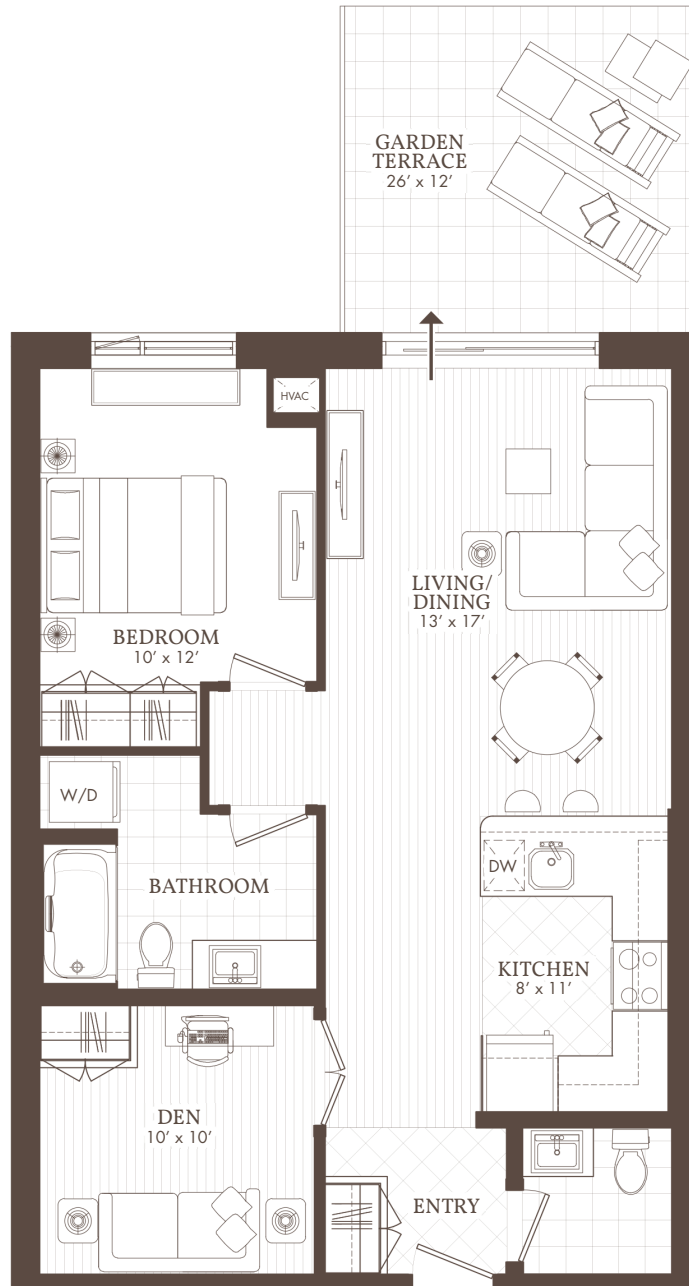

# William's Court

KANATA LAKES APARTMENTS

D

204  
Garden Terrace

1 BED + 1½ BATH + LX DEN

204

WilliamsCourt.com

1203 MARITIME WAY