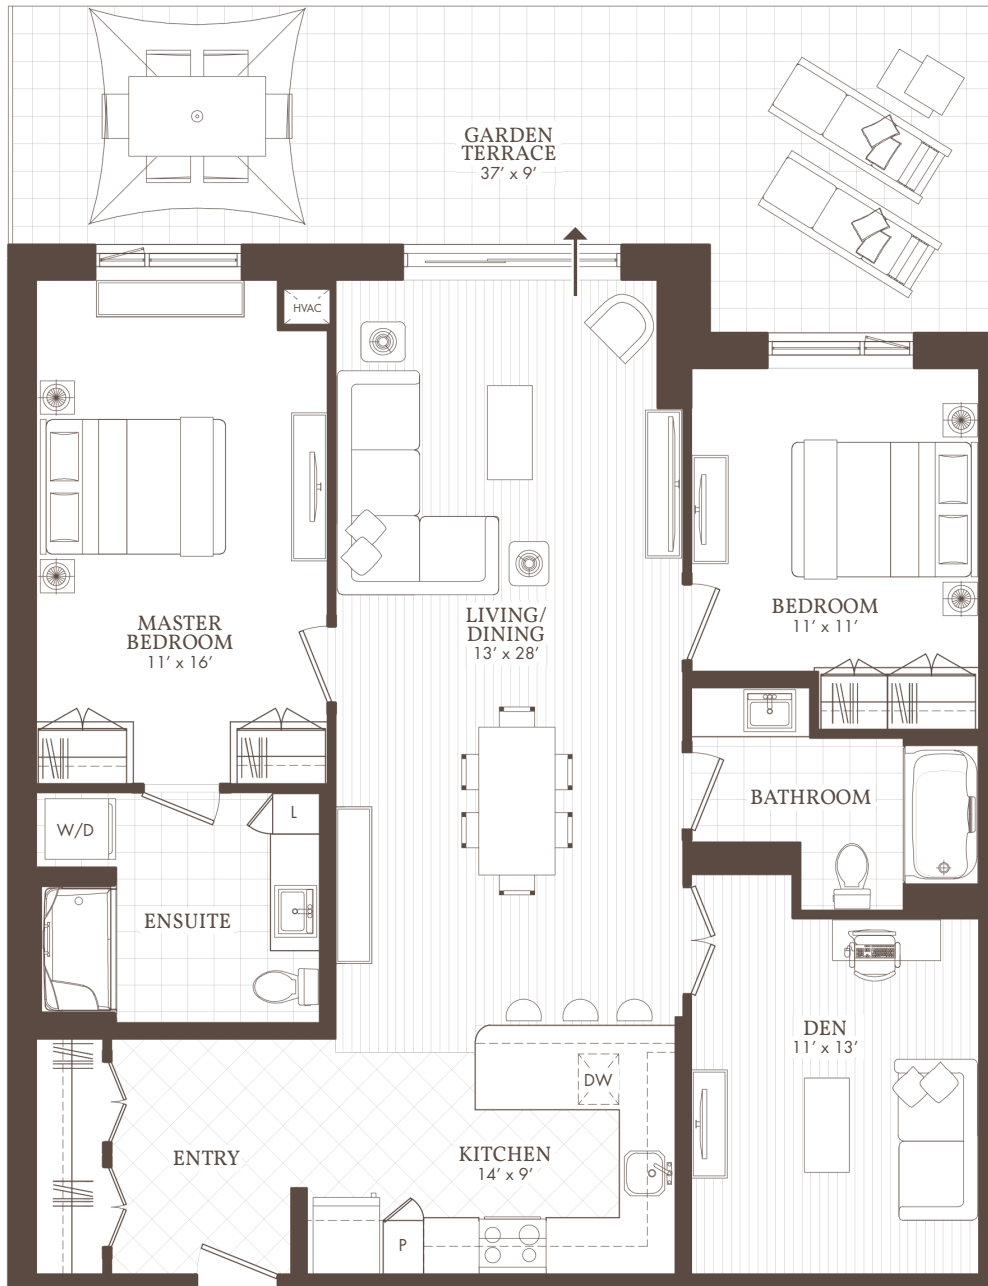

William's Court

KANATA LAKES APARTMENTS

D

206 & 216
Garden Terrace

2 BED + 2 BATH + DEN

206, 216

WilliamsCourt.com

1203 MARITIME WAY