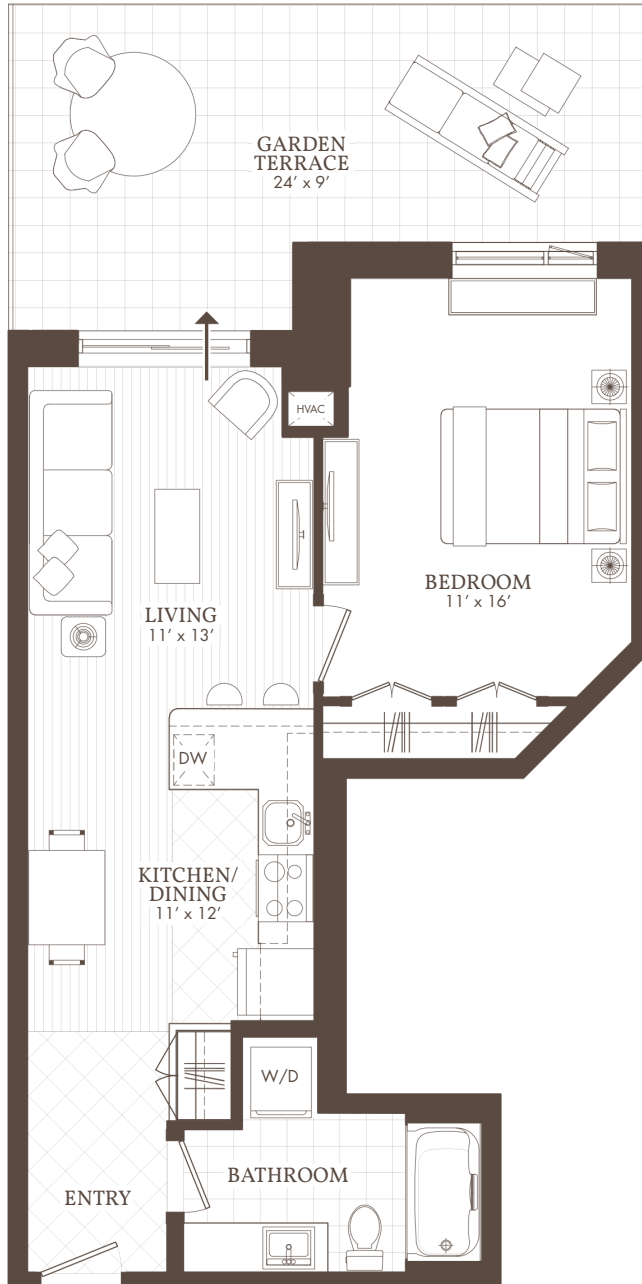

# William's Court

KANATA LAKES APARTMENTS

**D**

208 & 214  
Garden Terrace

**1 BED**

208, 214

[WilliamsCourt.com](http://WilliamsCourt.com)

1203 MARITIME WAY