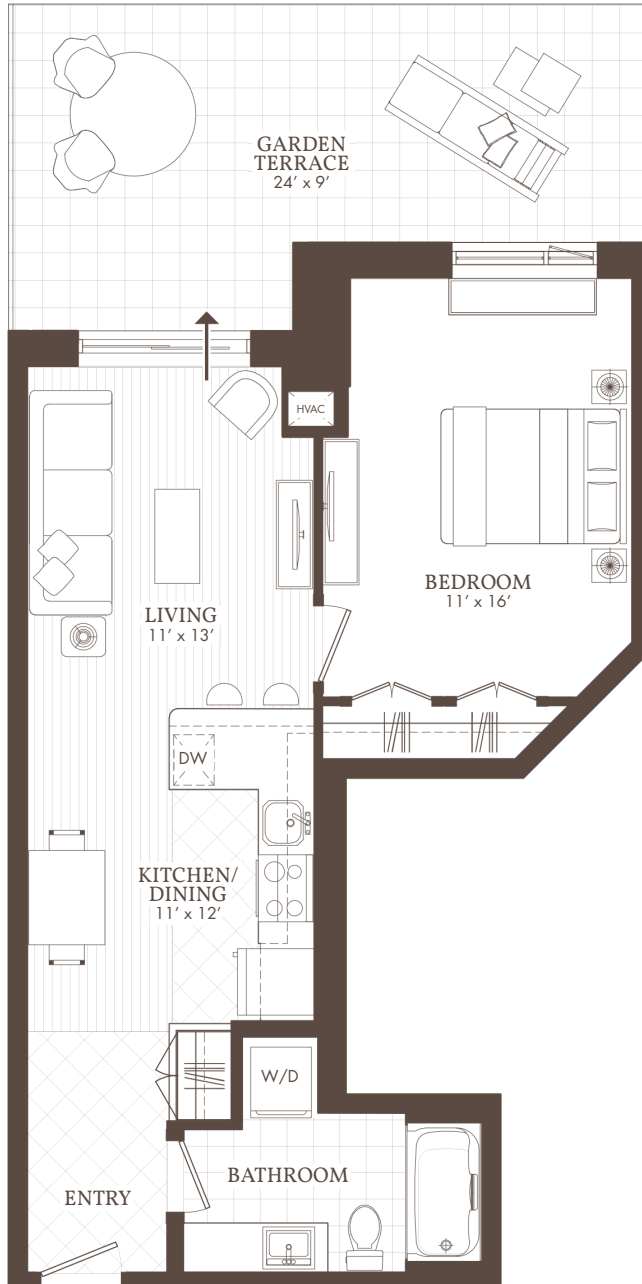

William's Court

KANATA LAKES APARTMENTS

D

208 & 214
Garden Terrace

1 BED

208, 214

WilliamsCourt.com

1203 MARITIME WAY