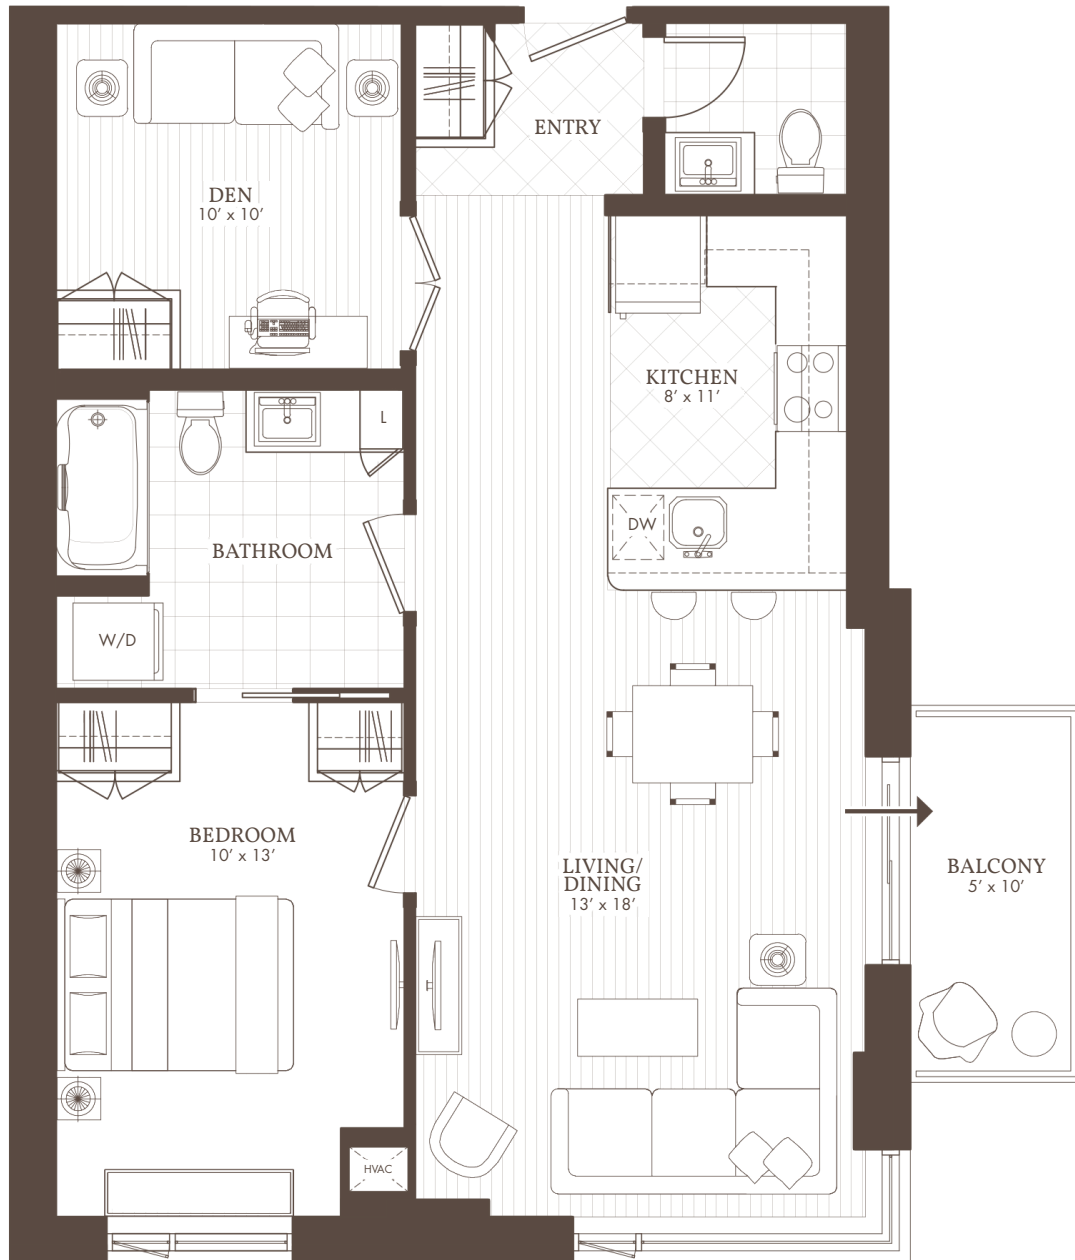

William's Court

KANATA LAKES APARTMENTS

D

21
Balcony

1 BED + 1½ BATH + LX DEN

221, 321, 421, 521, 621, 721, 821, 921, 1021, 1121

WilliamsCourt.com

1203 MARITIME WAY