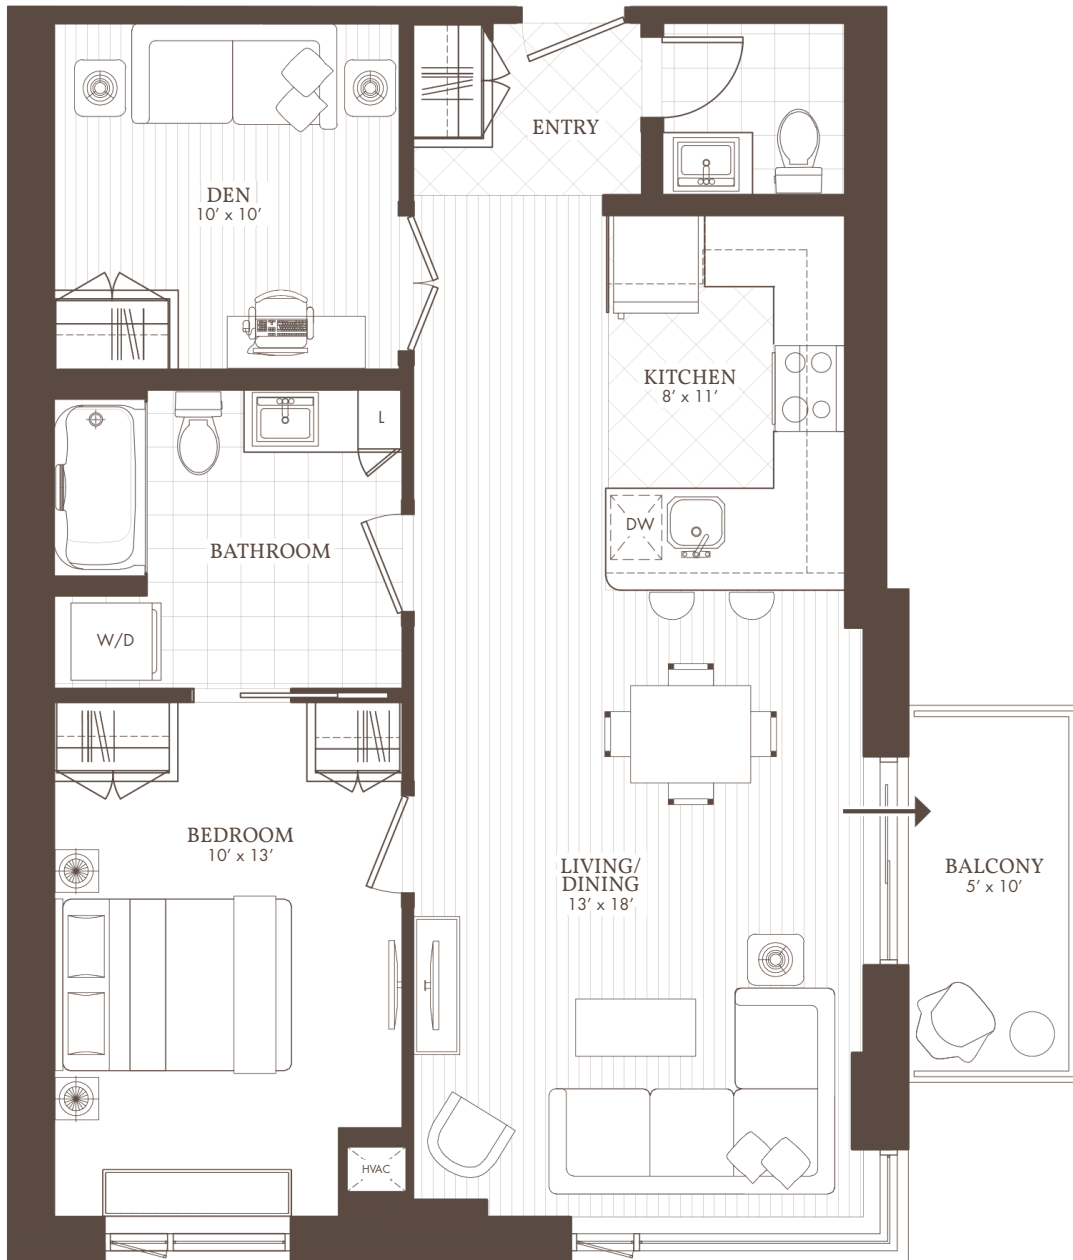

# William's Court

KANATA LAKES APARTMENTS

**D**

21  
Balcony

**1 BED + 1½ BATH + LX DEN**

221, 321, 421, 521, 621, 721, 821, 921, 1021, 1121

WilliamsCourt.com

1203 MARITIME WAY