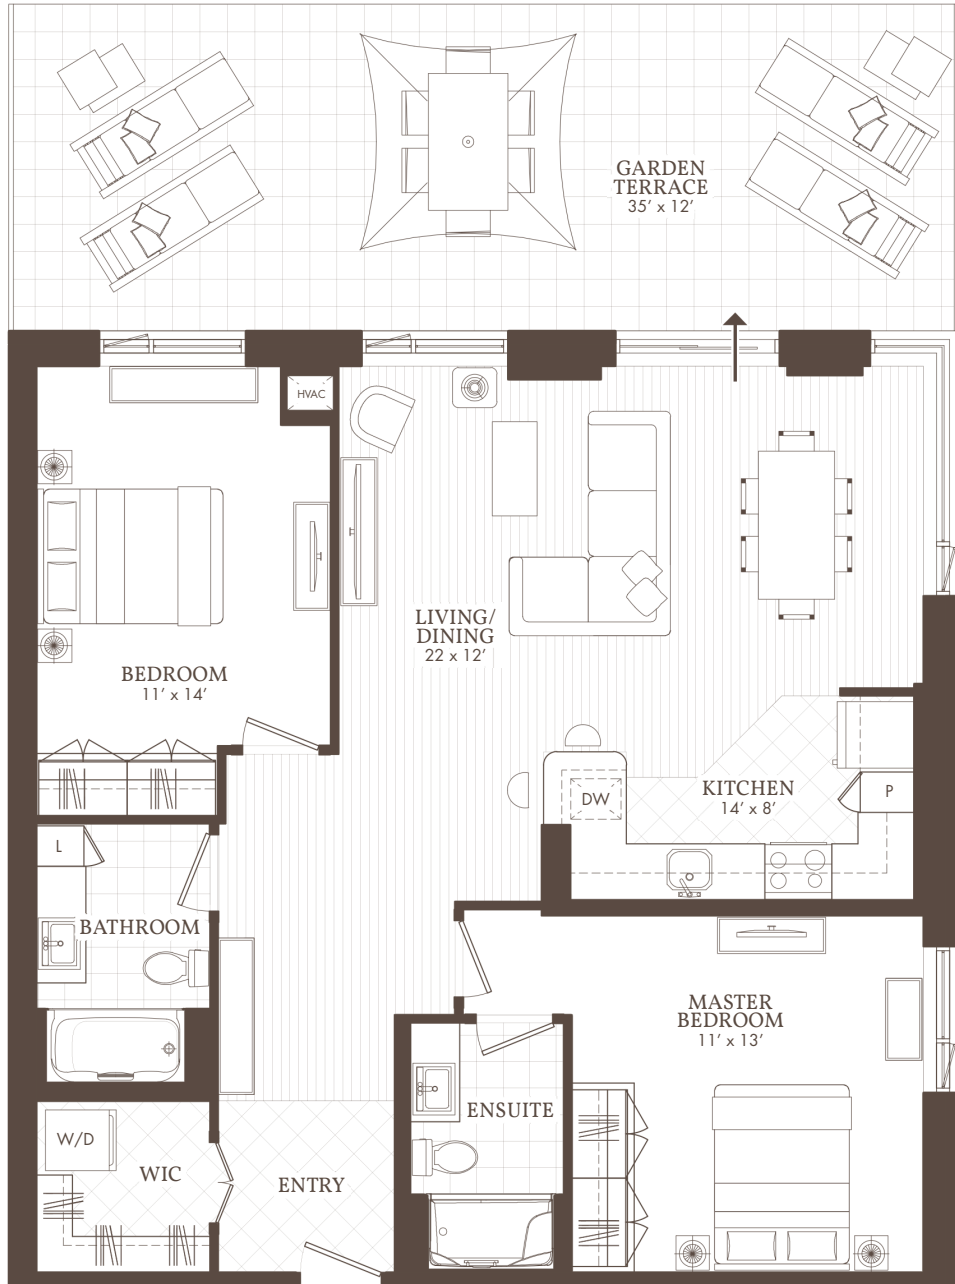

# William's Court

KANATA LAKES APARTMENTS

**D**

220  
Garden Terrace

**2 BED + 2 BATH**

220

[WilliamsCourt.com](http://WilliamsCourt.com)

1203 MARITIME WAY