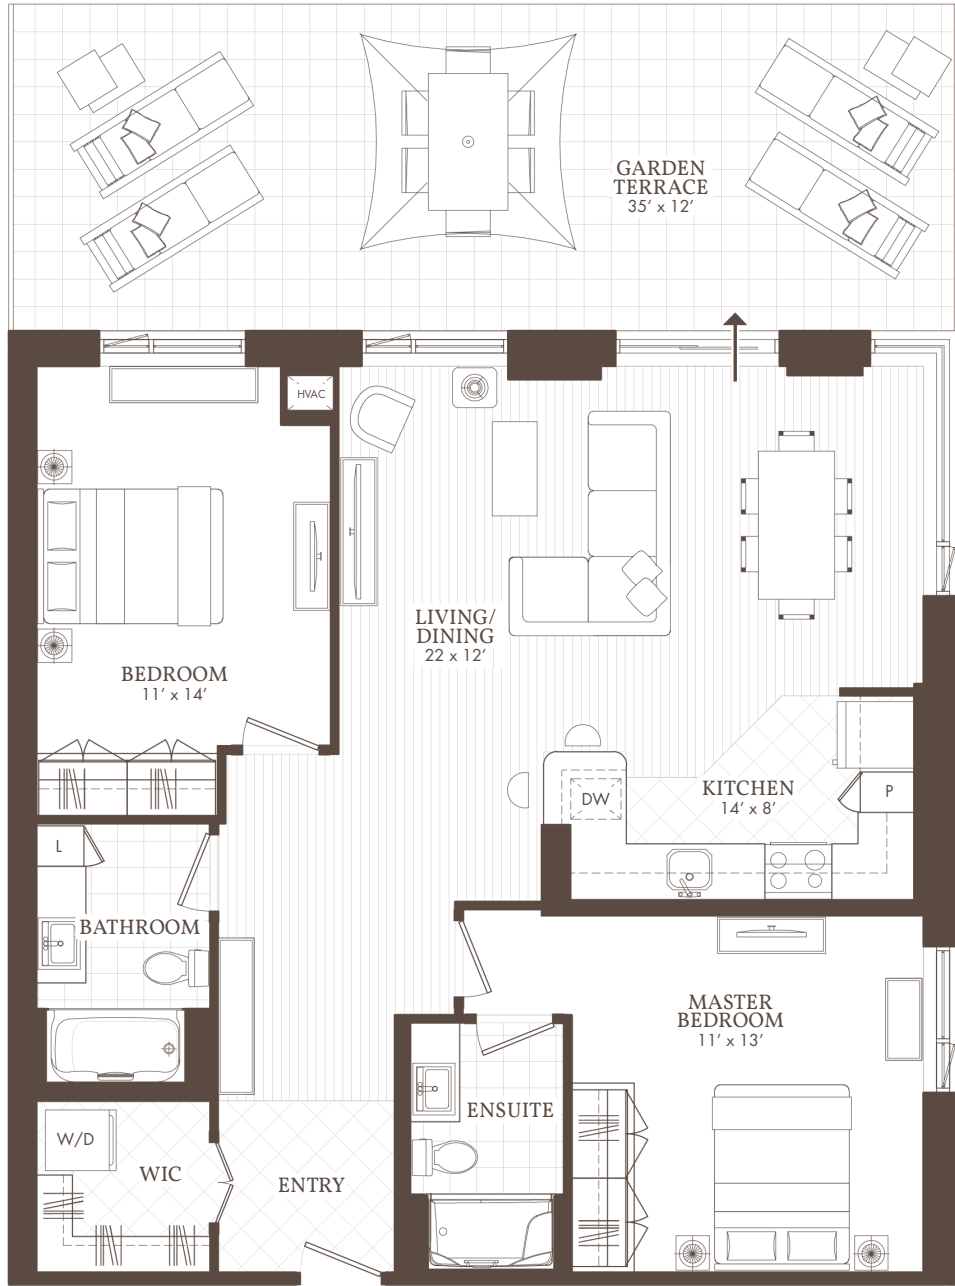

# William's Court

KANATA LAKES APARTMENTS

**D**

220  
Garden Terrace

**2 BED + 2 BATH**

220

WilliamsCourt.com

1203 MARITIME WAY