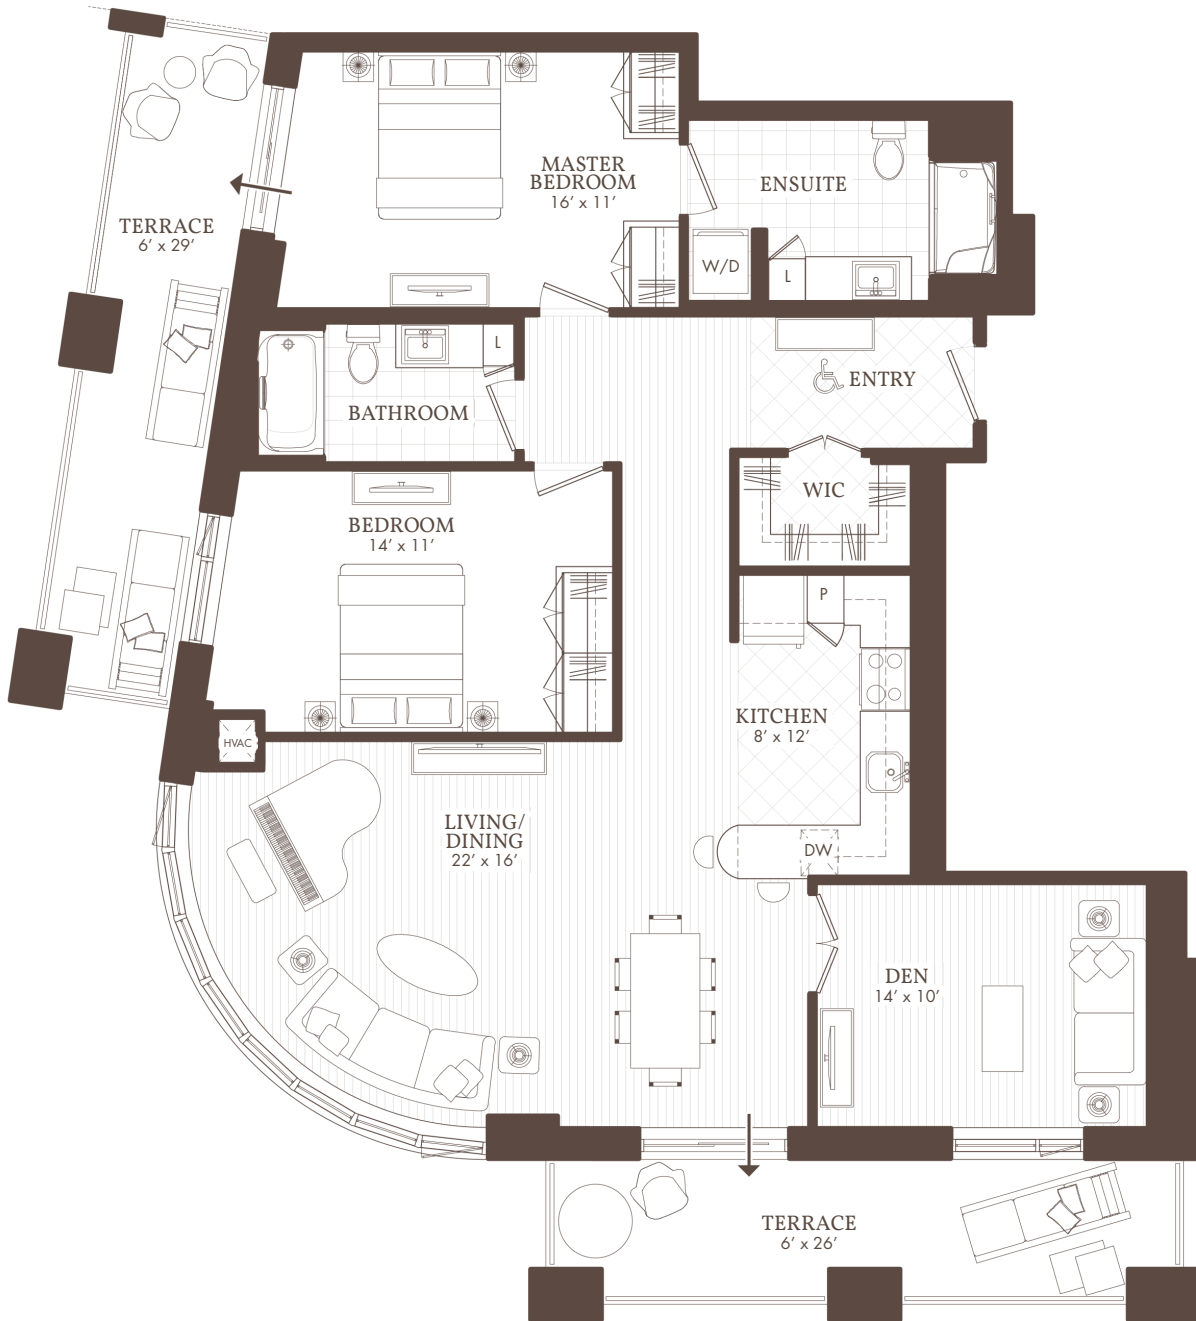

William's Court

KANATA LAKES APARTMENTS

D

01
Terrace

2 BED + 2 BATH + DEN

301, 401*

*Balcony instead of terrace

WilliamsCourt.com

1203 MARITIME WAY