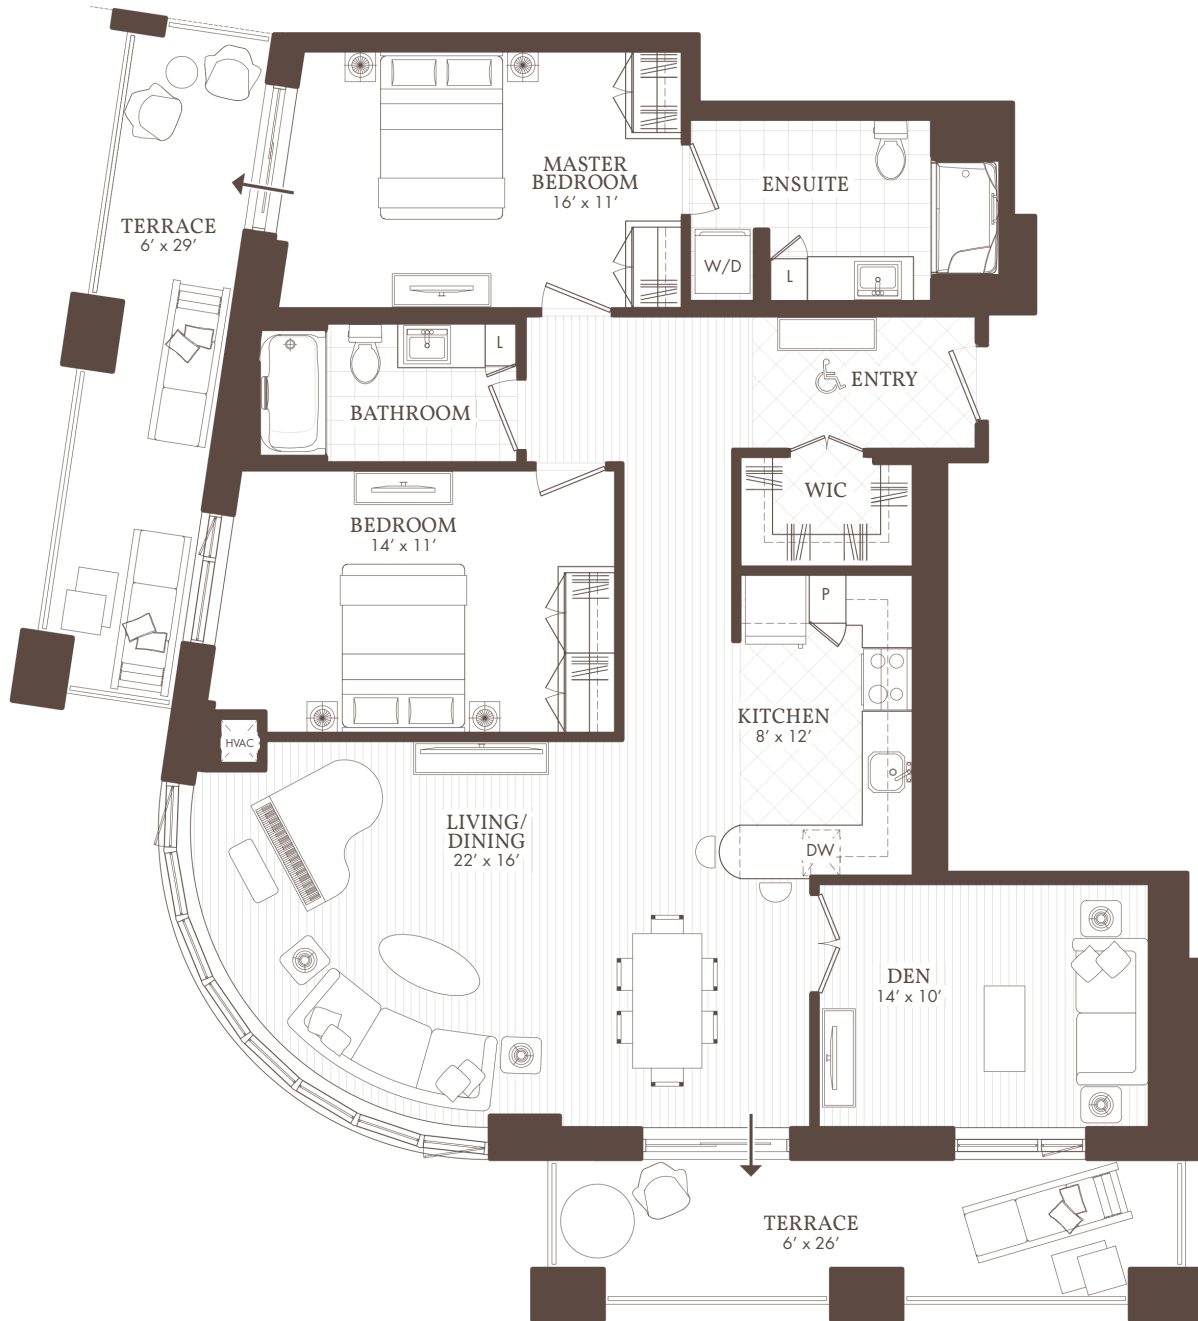

William's Court

KANATA LAKES APARTMENTS

D

01
Terrace

2 BED + 2 BATH + DEN

301, 401*

*Balcony instead of terrace

WilliamsCourt.com

1203 MARITIME WAY